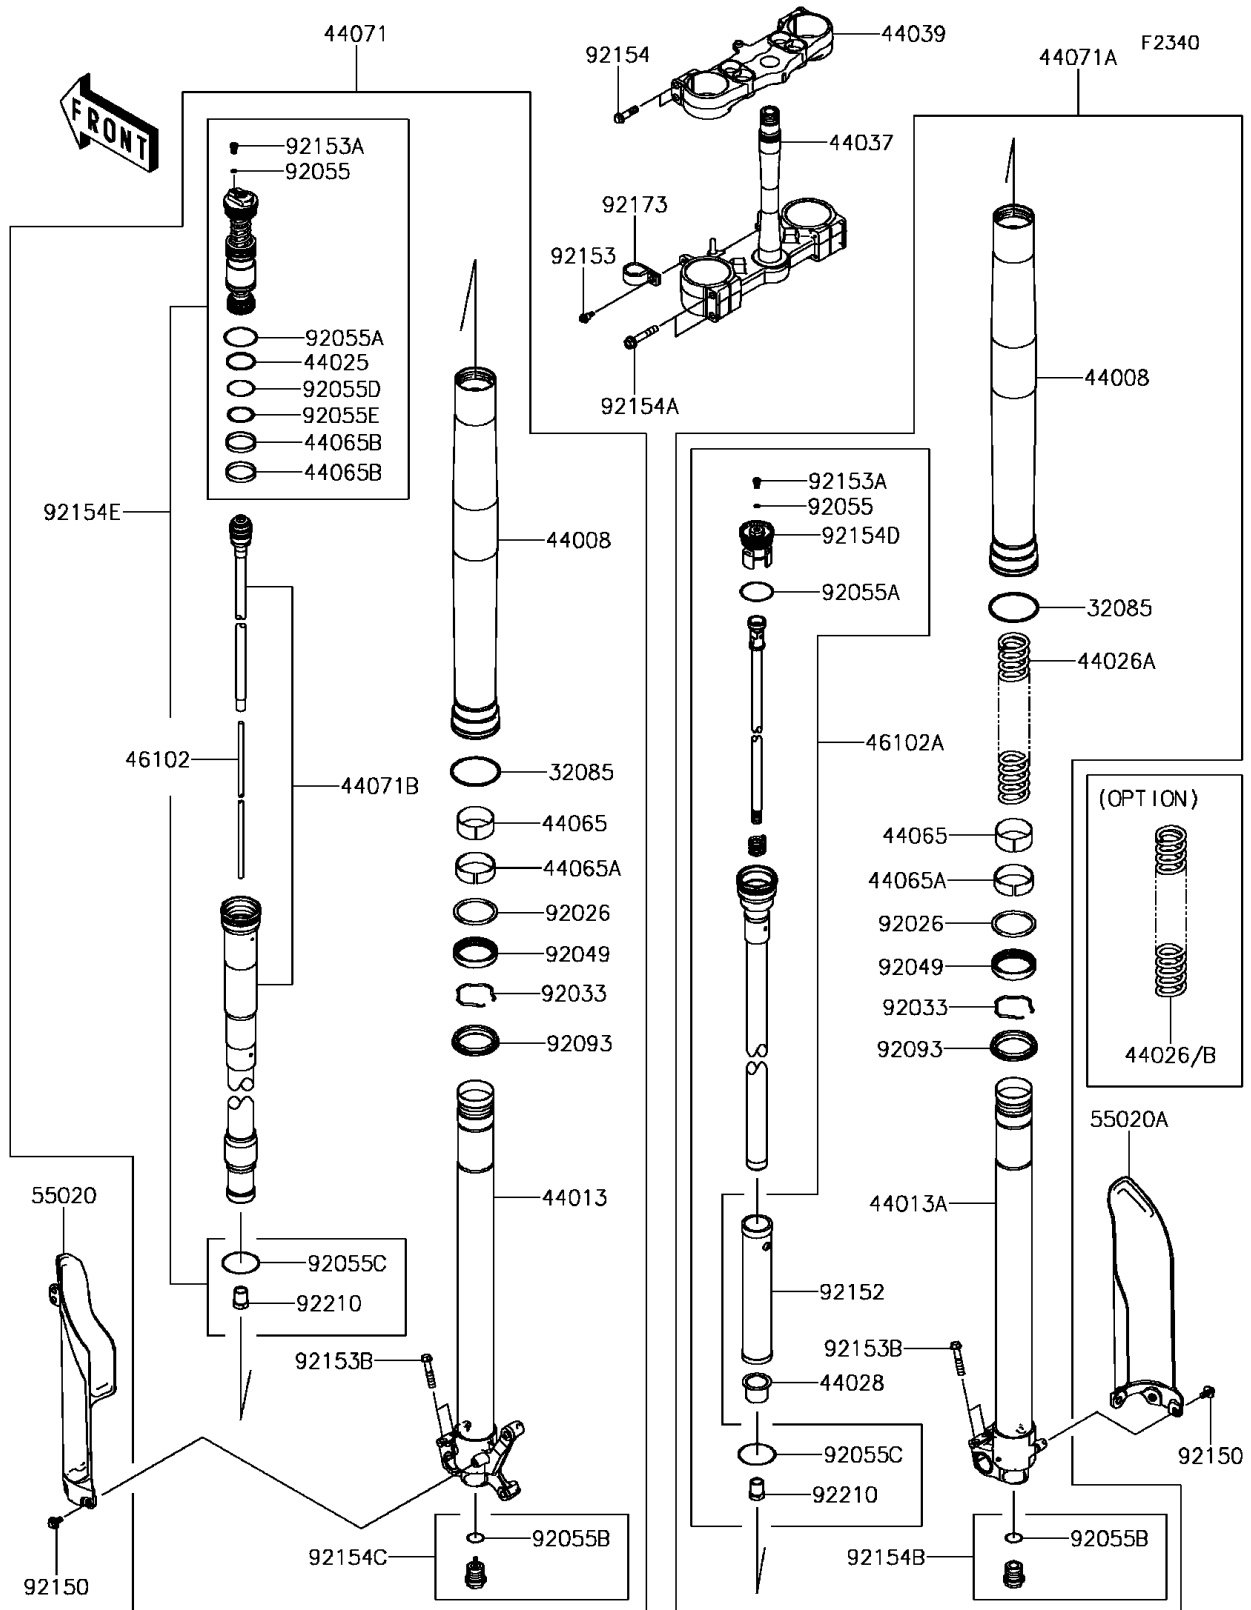

2017 KX™250F PARTS DIAGRAM

Front Fork