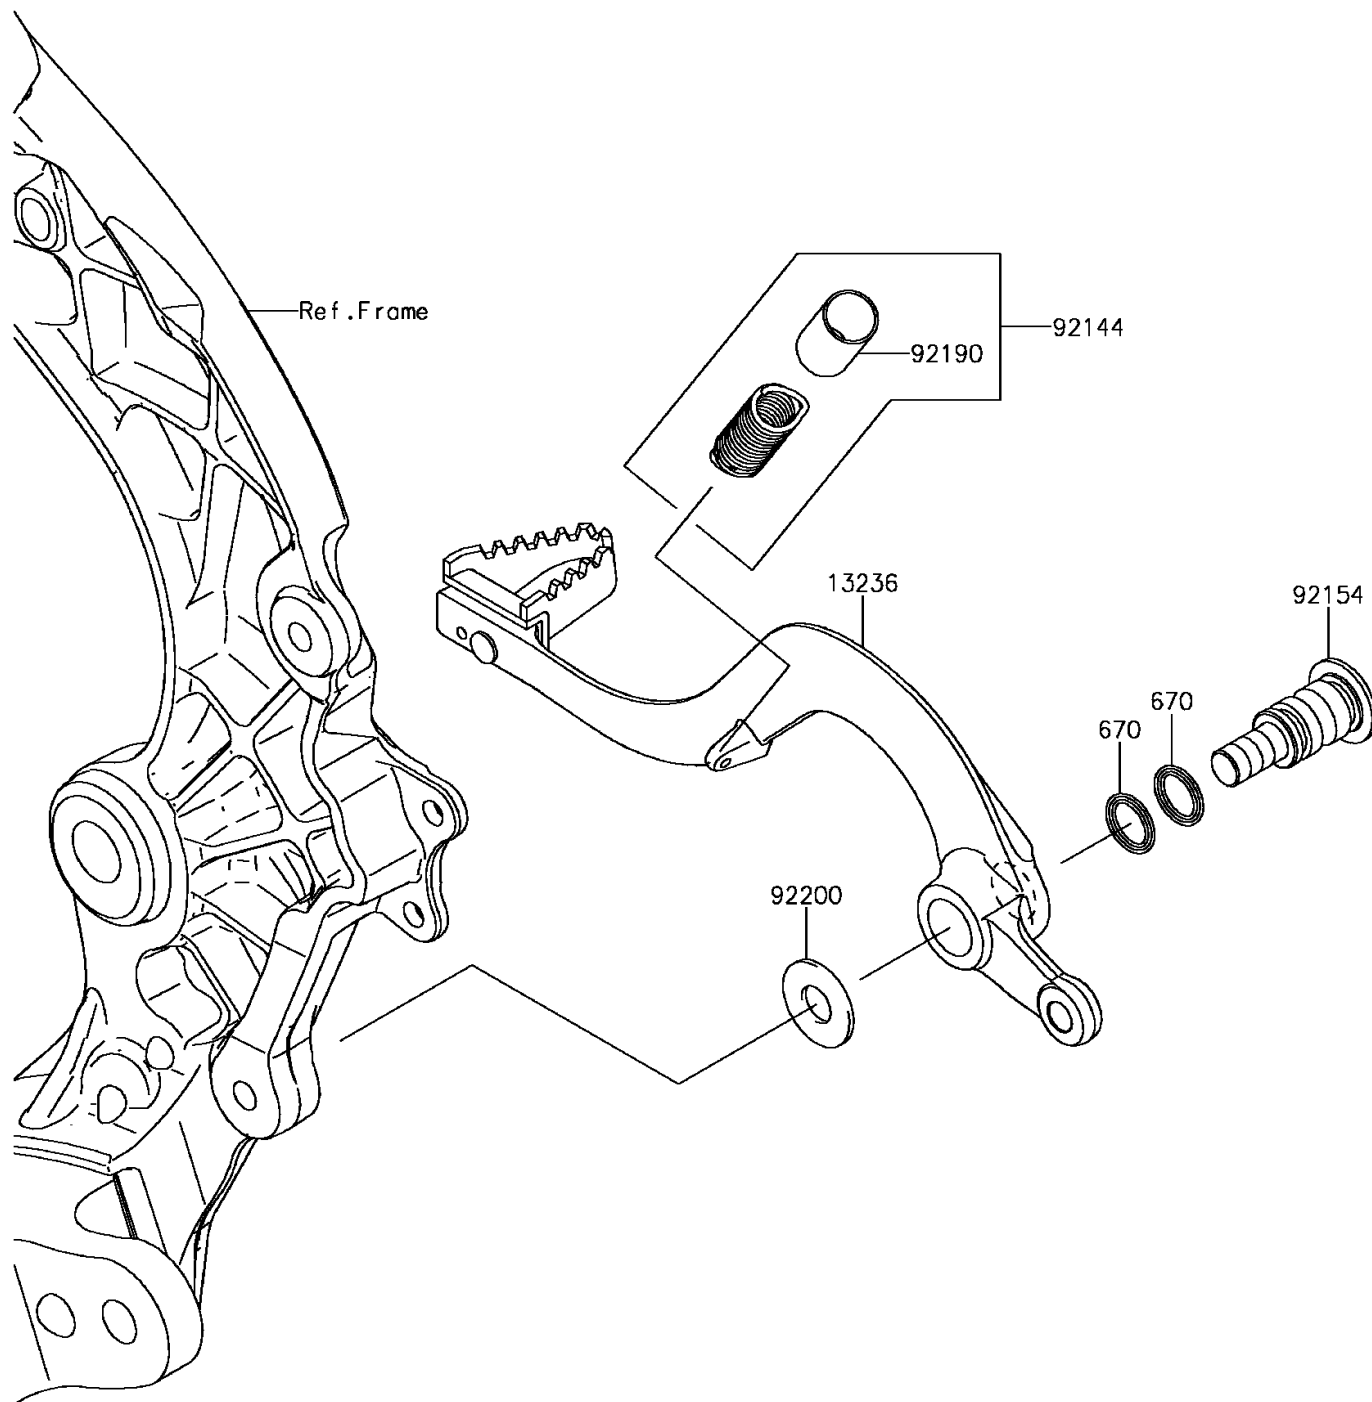

2017 KX™250F PARTS DIAGRAM

Brake Pedal

F2260

2017 KX™250F PARTS LIST

Brake Pedal

ITEM NAME	PART NUMBER	QUANTITY
LEVER-COMP,BRAKE PEDAL (Ref # 13236)	13236-0097	1
O RING,12MM (Ref # 670)	670B2012	1
SPRING,BRAKE PEDAL RETURN (Ref # 92144)	92144-1752	1
BOLT,BRAKE PEDAL,10MM (Ref # 92154)	92154-0516	1
TUBE,13X16X25 (Ref # 92190)	92190-1488	1
WASHER,10.5X24X1.5 (Ref # 92200)	92200-0154	1