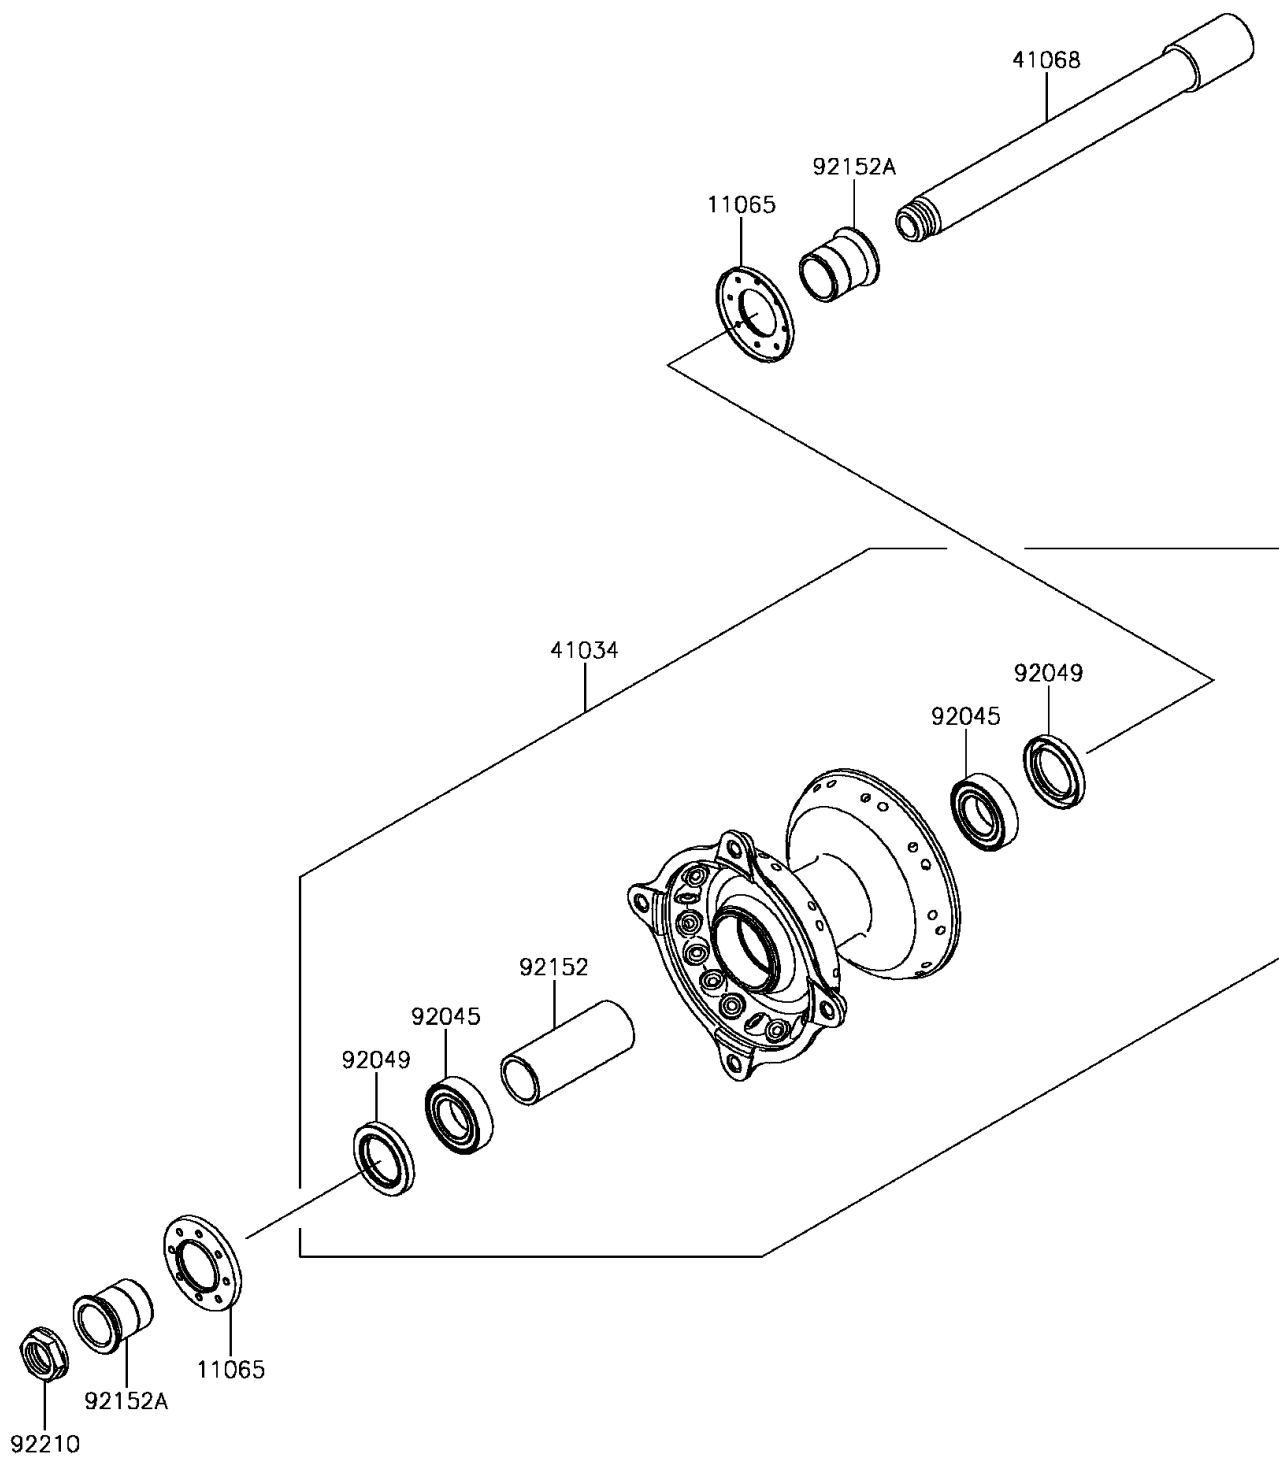

2017 KX™250F PARTS DIAGRAM

Front Hub

F2230

2017 KX™250F PARTS LIST

Front Hub

ITEM NAME	PART NUMBER	QUANTITY
CAP,AXLE (Ref # 11065)	11065-0786	1
DRUM-ASSY,FRONT BRAKE (Ref # 41034)	41034-0034	1
AXLE,FR,20X186 (Ref # 41068)	41068-0590	1
BEARING-BALL,69042RS (Ref # 92045)	92045-1284	1
SEAL-OIL,BJNC-2 25X37X5 (Ref # 92049)	92049-1403	1
COLLAR,FRONT BRAKE DRUM,L=65 (Ref # 92152)	92152-0028	1
COLLAR,FR AXLE,L=27.5 (Ref # 92152A)	92152-0324	1
NUT,18MM (Ref # 92210)	92210-0065	1