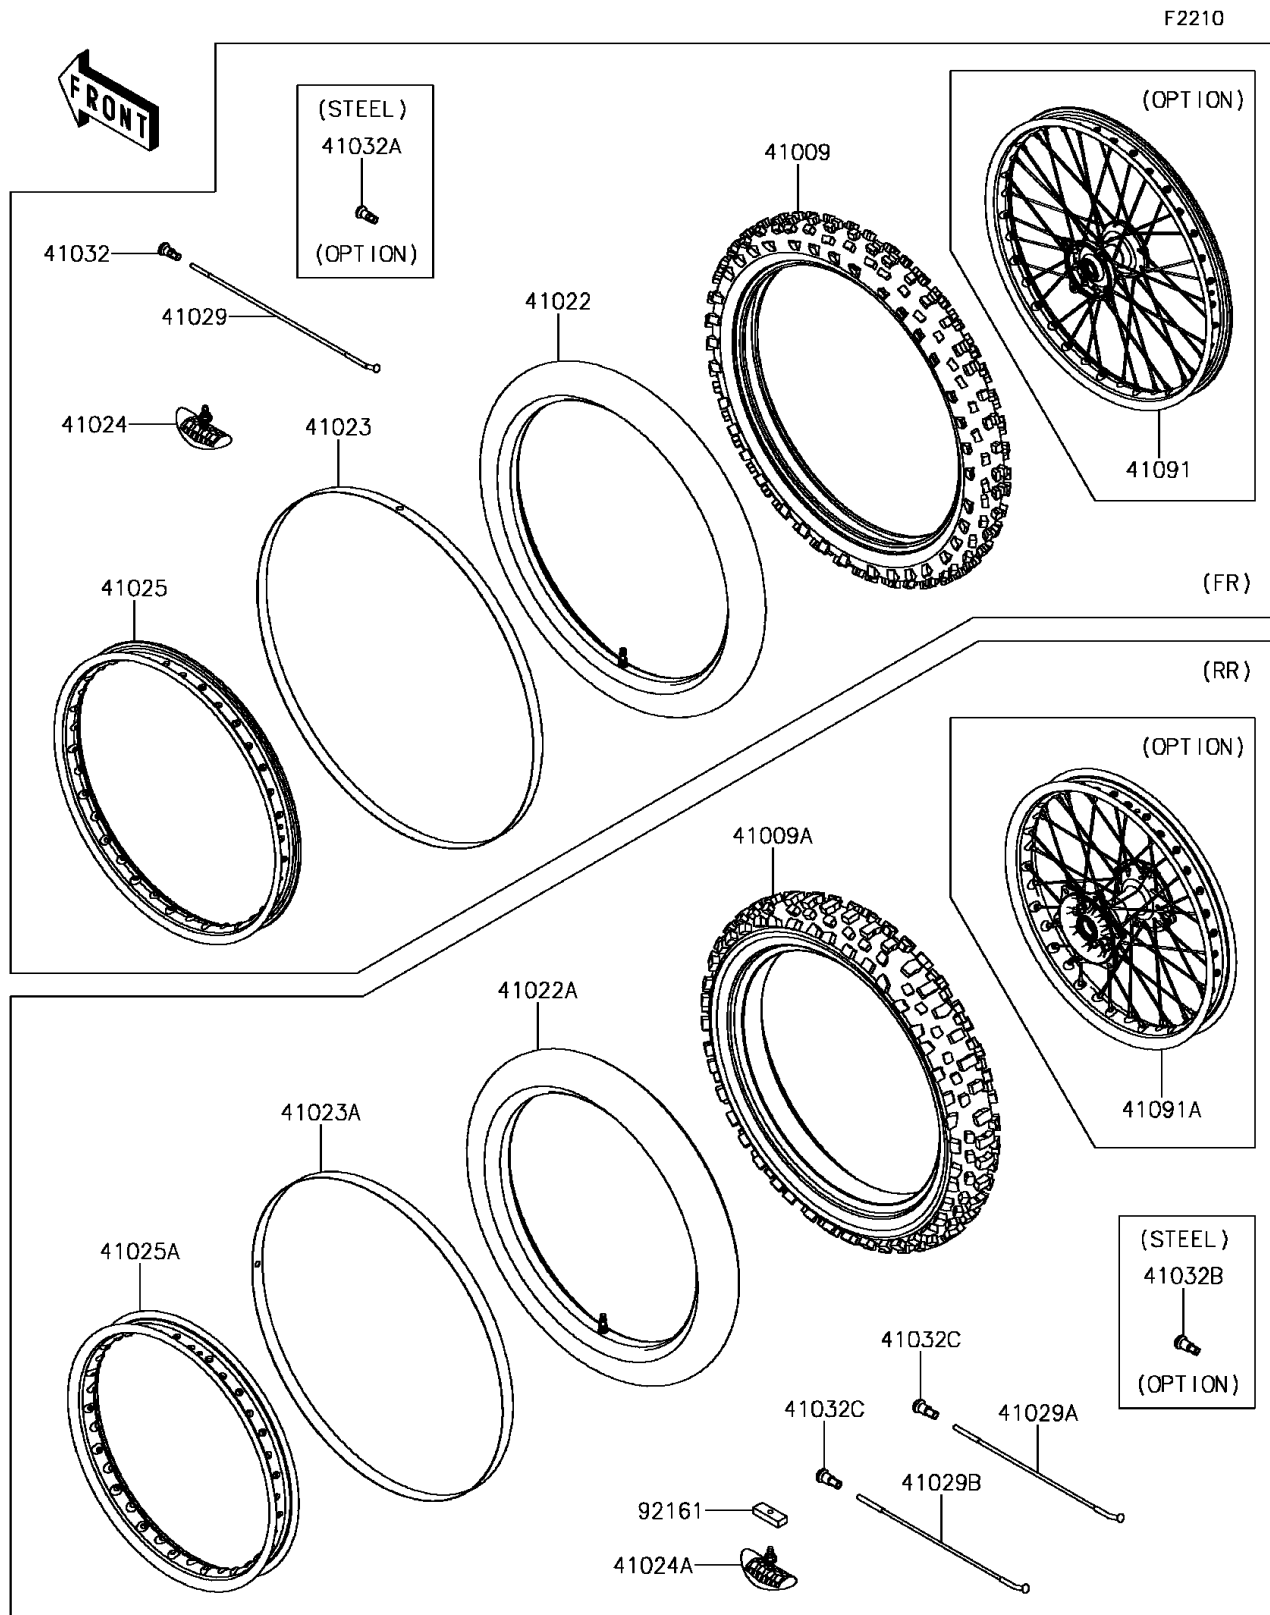

## 2017 KX™250F PARTS DIAGRAM

Wheels/Tires

## 2017 KX™250F PARTS LIST

### Wheels/Tires

ITEM NAME	PART NUMBER	QUANTITY
TIRE,FR,80/100-21 51M,MX32F(D) (Ref # 41009)	41009-0680	1
TIRE,RR,100/90-19 57M,MX32(D) (Ref # 41009A)	41009-0681	1
TUBE-TIRE,FR,90/100-21(D) (Ref # 41022)	41022-0022	1
TUBE-TIRE,RR,100/90-19(D) (Ref # 41022A)	41022-1129	1
BAND-RIM,FR,X-21(BS) (Ref # 41023)	41023-1009	1
BAND-RIM,RR,110/90-19(BS) (Ref # 41023A)	41023-1081	1
STOPPER-RIM,1.60-M(DUNLOP) (Ref # 41024)	41024-010	1
STOPPER-RIM,1.85-M(DUNLOP) (Ref # 41024A)	41024-011	1
RIM,FR,1.60X21,BLACK (Ref # 41025)	41025-0339-WC	1
RIM,RR,1.85X19,BLACK (Ref # 41025A)	41025-0344-WC	1
SPOKE-INNER,FR (Ref # 41029)	41029-0003	1
SPOKE-INNER,RR,202MMX160D (Ref # 41029A)	41029-1204	1
SPOKE-INNER,RR,204MMX159D (Ref # 41029B)	41029-1330	1
NIPPLE-SPOKE,ALUMINIUM (Ref # 41032)	41032-0002	1
NIPPLE-SPOKE,8X9X20(+),STEEL (Ref # 41032A)	41032-1077	1
NIPPLE-SPOKE,STEEL (Ref # 41032B)	41032-1085	1
NIPPLE-SPOKE,ALUMINIUM (Ref # 41032C)	41032-1086	1
WHEEL,FR,1.60X21,AL NIPPLE,BLK (Ref # 41091)	41091-0004-WC	1
WHEEL,RR,1.85X19,AL NIPPLE,BLK (Ref # 41091A)	41091-0005-WC	1
DAMPER,RIM STOPPER (Ref # 92161)	92161-1184	1