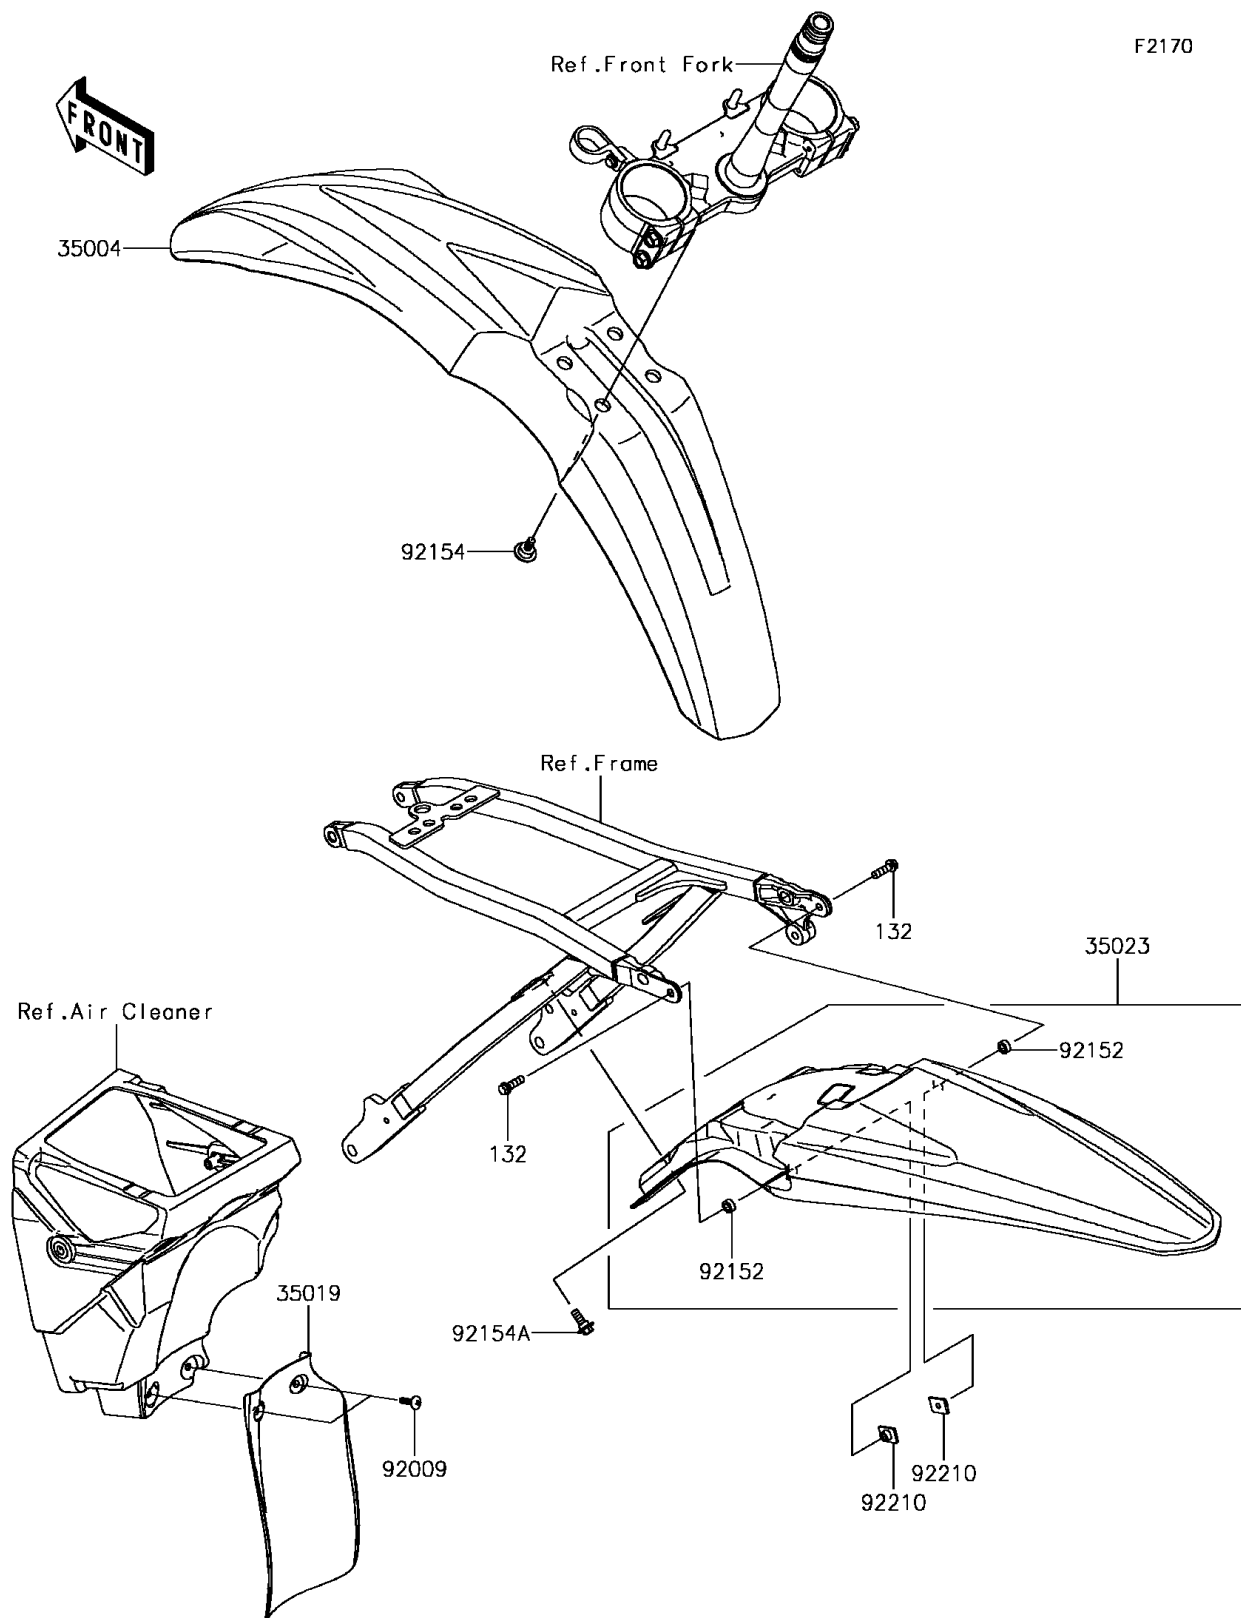

2017 KX™250F PARTS DIAGRAM

Fenders

2017 KX™250F PARTS LIST

Fenders

ITEM NAME	PART NUMBER	QUANTITY
BOLT-FLANGED-SMALL,6X20 (Ref # 132)	132BA0620	1
FENDER-FRONT,L.GREEN (Ref # 35004)	35004-0350-290	1
FLAP (Ref # 35019)	35019-0602	1
FENDER-REAR,L.GREEN (Ref # 35023)	35023-0415-290	1
SCREW,TAPPING,5X20 (Ref # 92009)	92009-1993	1
COLLAR,6.5X11X5 (Ref # 92152)	92152-2223	1
BOLT,6X18.5 (Ref # 92154)	92154-0972	1
BOLT,FLANGED,6X28 (Ref # 92154A)	92154-1739	1
NUT,PLATE,6MM (Ref # 92210)	92210-1352	1