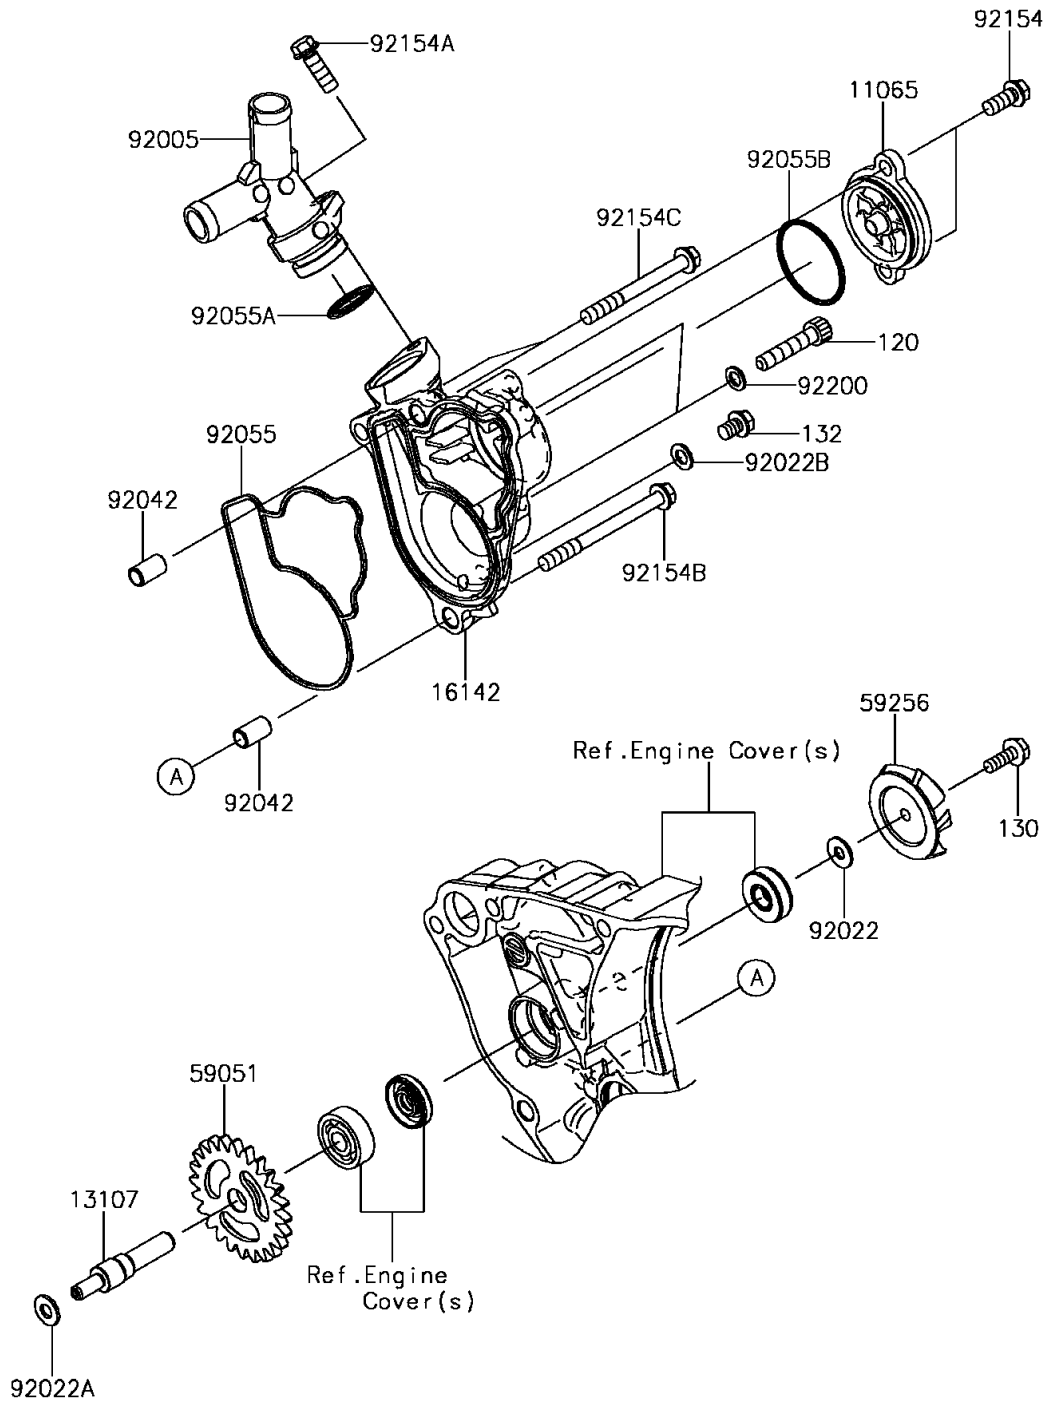

2017 KX™250F PARTS DIAGRAM

Water Pump

E3031

2017 KX™250F PARTS LIST

Water Pump

ITEM NAME	PART NUMBER	QUANTITY
CAP (Ref # 11065)	11065-0087	1
BOLT-SOCKET,6X30 (Ref # 120)	120CA0630	1
BOLT-FLANGED,5X14 (Ref # 130)	130CD0514	1
SHAFT,WATER PUMP (Ref # 13107)	13107-0196	1
BOLT-FLANGED-SMALL,6X8 (Ref # 132)	132BA0608	1
COVER-PUMP,WATER (Ref # 16142)	16142-0738	1
GEAR-SPUR,WATER PUMP (Ref # 59051)	59051-0061	1
IMPELLER (Ref # 59256)	59256-1065	1
FITTING,WATER PUMP (Ref # 92005)	92005-0839	1
WASHER,5.2X13X1 (Ref # 92022)	92022-1380	1
WASHER,6X12.8X1.2 (Ref # 92022A)	92022-1827	1
WASHER,6.2X11X1 (Ref # 92022B)	92022-304	1
PIN,DOWEL,6.3X8X14 (Ref # 92042)	92042-007	1
RING-O,WATER PUMP (Ref # 92055)	92055-0010	1
RING-O,18.8X2.4 (Ref # 92055A)	92055-1308	1
RING-O,35.2X1.9 (Ref # 92055B)	92055-520	1
BOLT,FLANGED,6X14 (Ref # 92154)	92154-1925	1
BOLT,FLANGED,6X18 (Ref # 92154A)	92154-1927	1
BOLT,FLANGED,6X65 (Ref # 92154B)	92154-1929	1
BOLT,FLANGED,6X55 (Ref # 92154C)	92154-2093	1
WASHER,6.1X10.0X1.0 (Ref # 92200)	92200-0190	1