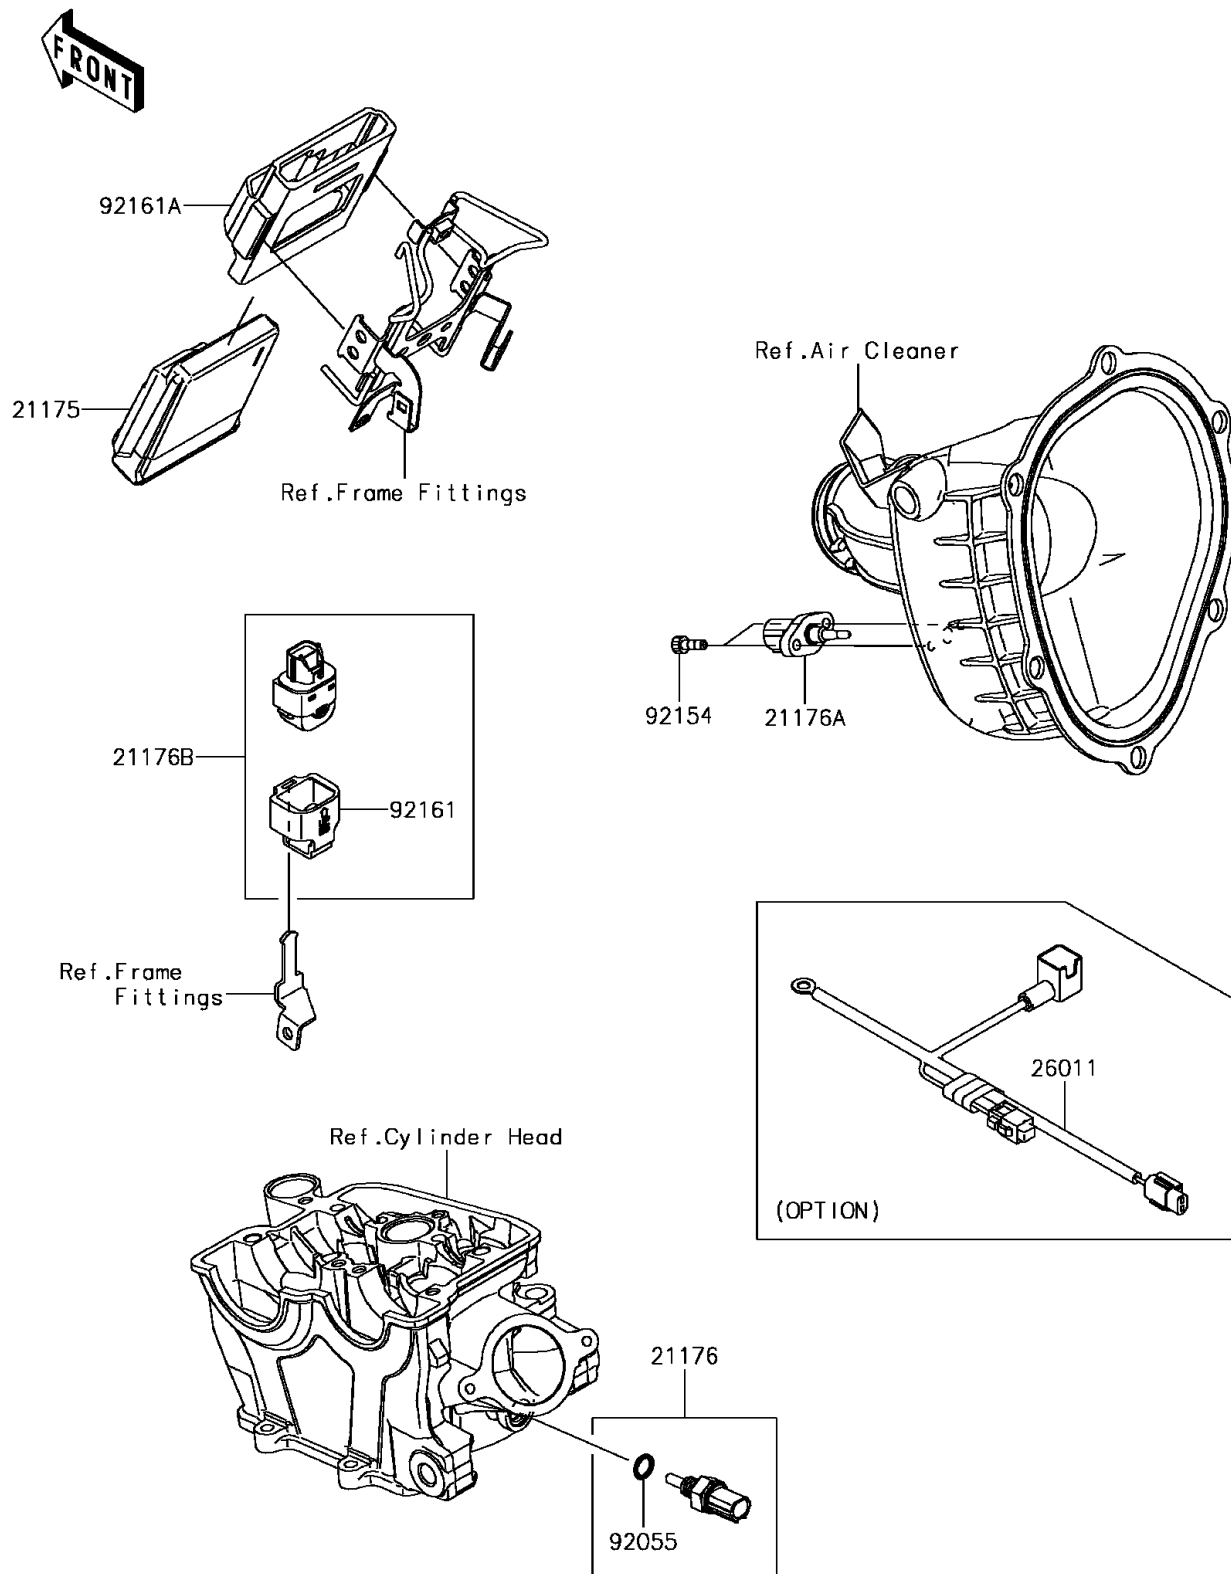

## 2017 KX™250F PARTS DIAGRAM

Fuel Injection

E1530

## 2017 KX™250F PARTS LIST

Fuel Injection

ITEM NAME	PART NUMBER	QUANTITY
CONTROL UNIT-ELECTRONIC (Ref # 21175)	21175-1159	1
SENSOR,WATER TEMP (Ref # 21176)	21176-0009	1
SENSOR,AIR TEMP (Ref # 21176A)	21176-0121	1
SENSOR,VEHICLE-DOWN (Ref # 21176B)	21176-0704	1
WIRE-LEAD,BAT. CONNECTION (Ref # 26011)	26011-0246	1
RING-O,9.5X1.9 (Ref # 92055)	92055-0016	1
BOLT,SOCKET,5X14 (Ref # 92154)	92154-0491	1
DAMPER (Ref # 92161)	92161-0951	1
DAMPER,ECU (Ref # 92161A)	92161-0976	1