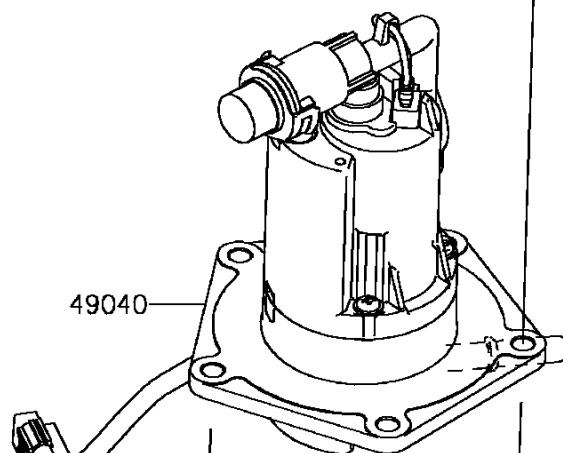

2017 KX™250F PARTS DIAGRAM

Fuel Pump

E1520

Ref. Fuel Tank

670

49040

51044

92173

92154

92154

2017 KX™250F PARTS LIST

Fuel Pump

ITEM NAME	PART NUMBER	QUANTITY
PUMP-FUEL (Ref # 49040)	49040-0753	1
TUBE-ASSY,FUEL (Ref # 51044)	51044-0792	1
O RING (Ref # 670)	670E5070	1
BOLT,FLANGED,6X16 (Ref # 92154)	92154-0899	1
CLAMP,HARNESS (Ref # 92173)	92173-1368	1