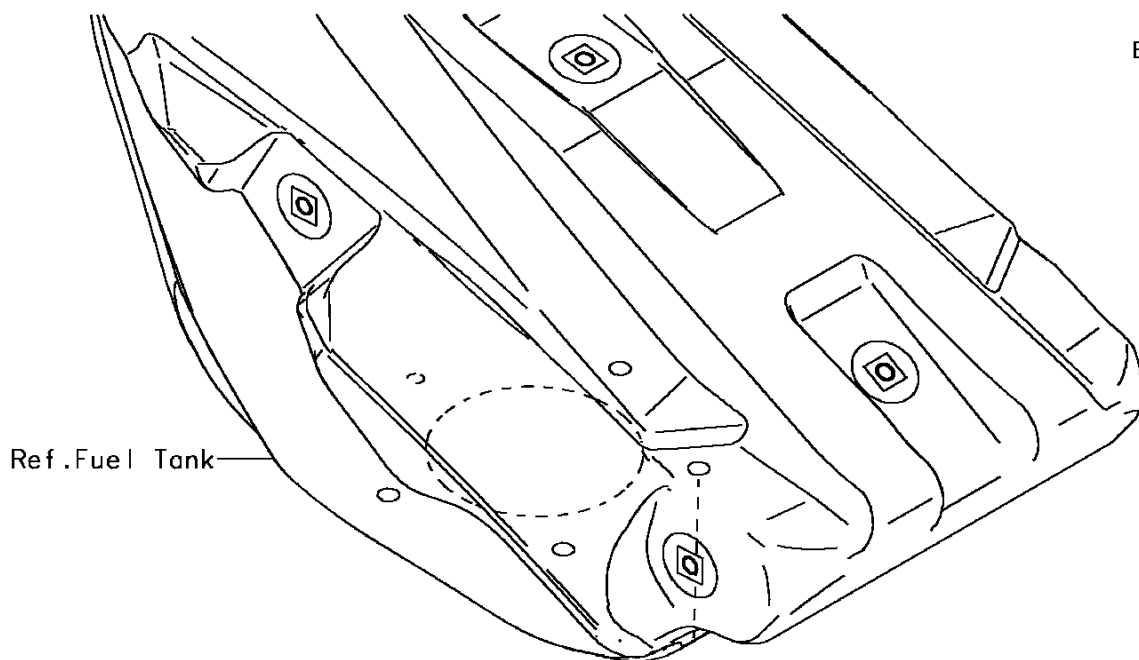

2017 KX™250F PARTS DIAGRAM

Fuel Pump

E1520

Ref. Fuel Tank

670

49040

51044

92173

92154

92154

2017 KX™250F PARTS LIST

Fuel Pump

ITEM NAME	PART NUMBER	QUANTITY
PUMP-FUEL (Ref # 49040)	49040-0753	1
TUBE-ASSY,FUEL (Ref # 51044)	51044-0792	1
O RING (Ref # 670)	670E5070	1
BOLT,FLANGED,6X16 (Ref # 92154)	92154-0899	1
CLAMP,HARNESS (Ref # 92173)	92173-1368	1