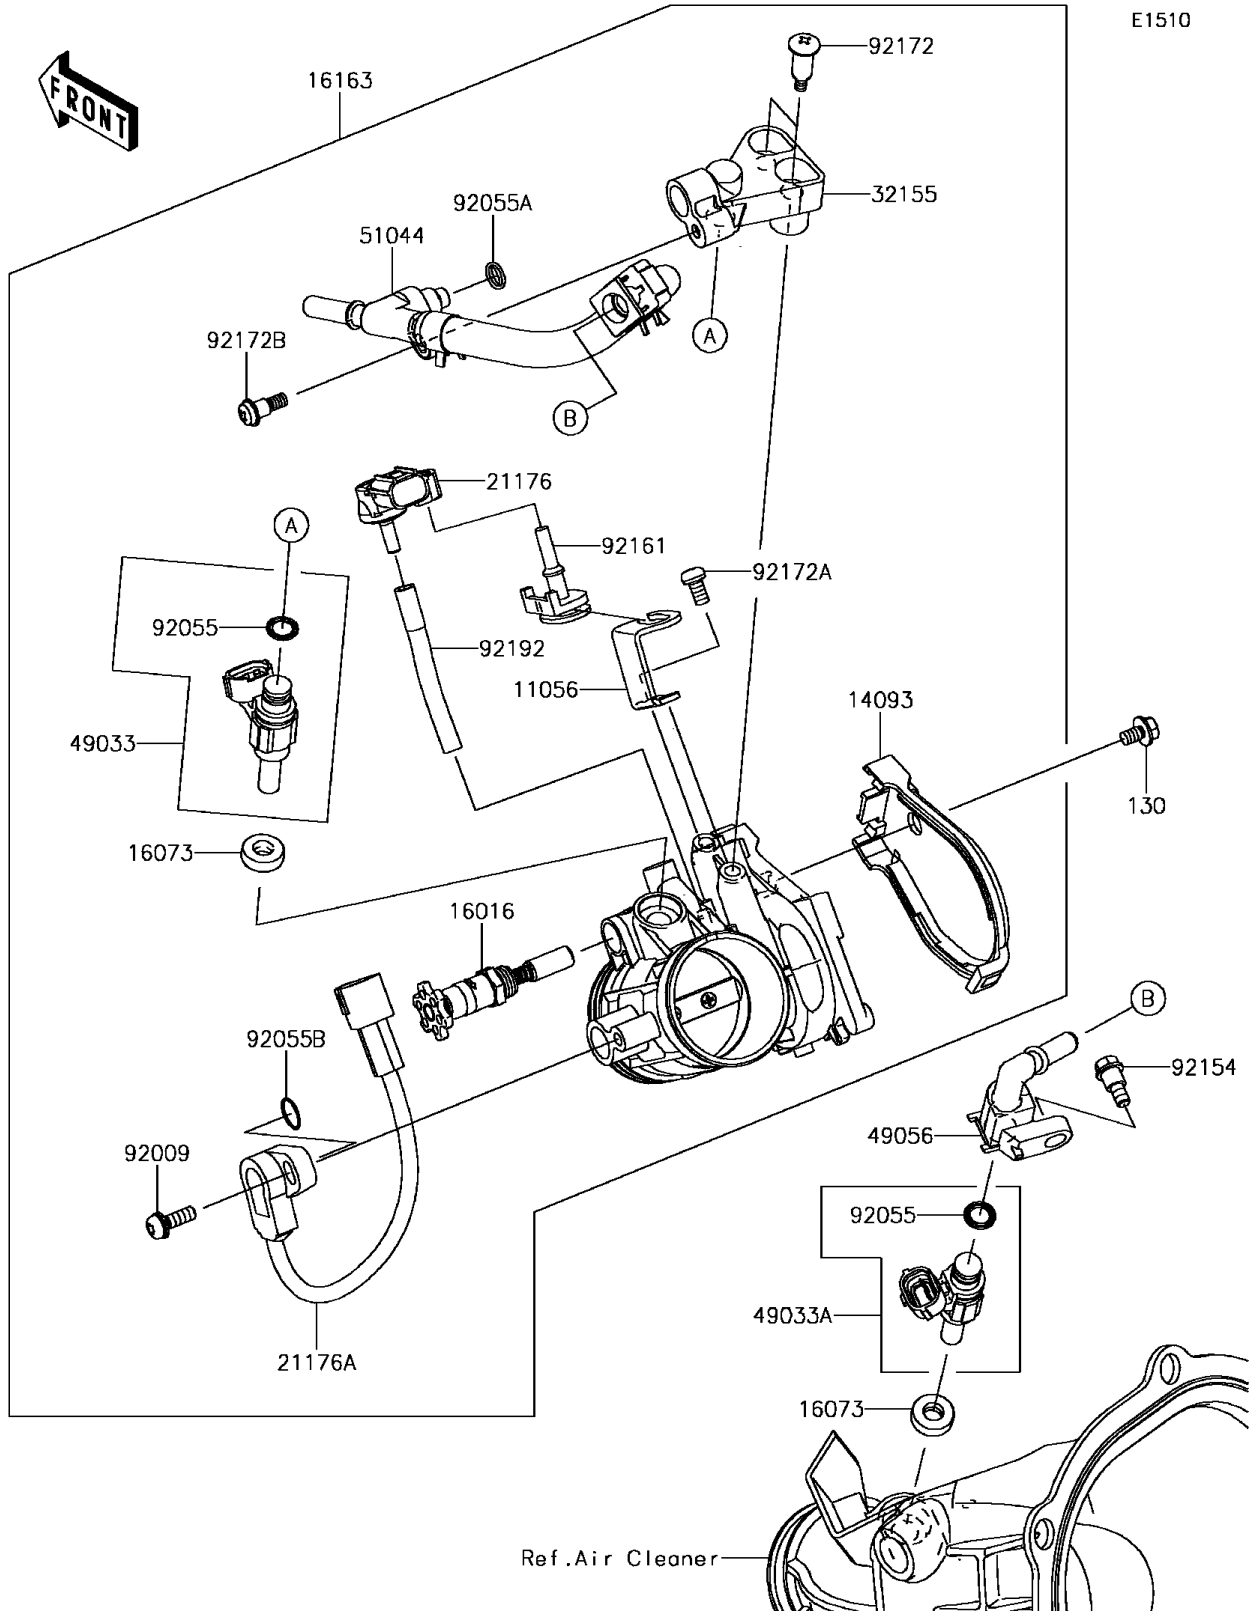

2017 KX™250F PARTS DIAGRAM

Throttle

2017 KX™250F PARTS LIST

Throttle

ITEM NAME	PART NUMBER	QUANTITY
BRACKET (Ref # 11056)	11056-7946	1
BOLT-FLANGED,5X8 (Ref # 130)	130BA0508	1
COVER,THROTTLE DUST (Ref # 14093)	14093-0431	1
PLUNGER (Ref # 16016)	16016-0027	1
INSULATOR (Ref # 16073)	16073-0129	1
THROTTLE-ASSY (Ref # 16163)	16163-0899	1
SENSOR,PRESSURE (Ref # 21176)	21176-0111	1
SENSOR,THROTTLE POSITION (Ref # 21176A)	21176-0840	1
PIPE,FUEL (Ref # 32155)	32155-2219	1
NOZZLE-INJECTION (Ref # 49033)	49033-0043	1
NOZZLE-INJECTION (Ref # 49033A)	49033-0560	1
PIPE-INJECTION (Ref # 49056)	49056-0045	1
TUBE-ASSY (Ref # 51044)	51044-0793	1
SCREW,THROTTLE SENSOR (Ref # 92009)	92009-1981	1
RING-O,INJECTION NOZZLE (Ref # 92055)	92055-0124	1
RING-O (Ref # 92055A)	92055-0872	1
RING-O (Ref # 92055B)	92055-1671	1
BOLT,FLANGED,5X8 (Ref # 92154)	92154-1021	1
DAMPER (Ref # 92161)	92161-0673	1
SCREW,PIPE INJECTION (Ref # 92172)	92172-0064	1
SCREW (Ref # 92172A)	92172-0393	1
SCREW (Ref # 92172B)	92172-0776	1
TUBE (Ref # 92192)	92192-1748	1