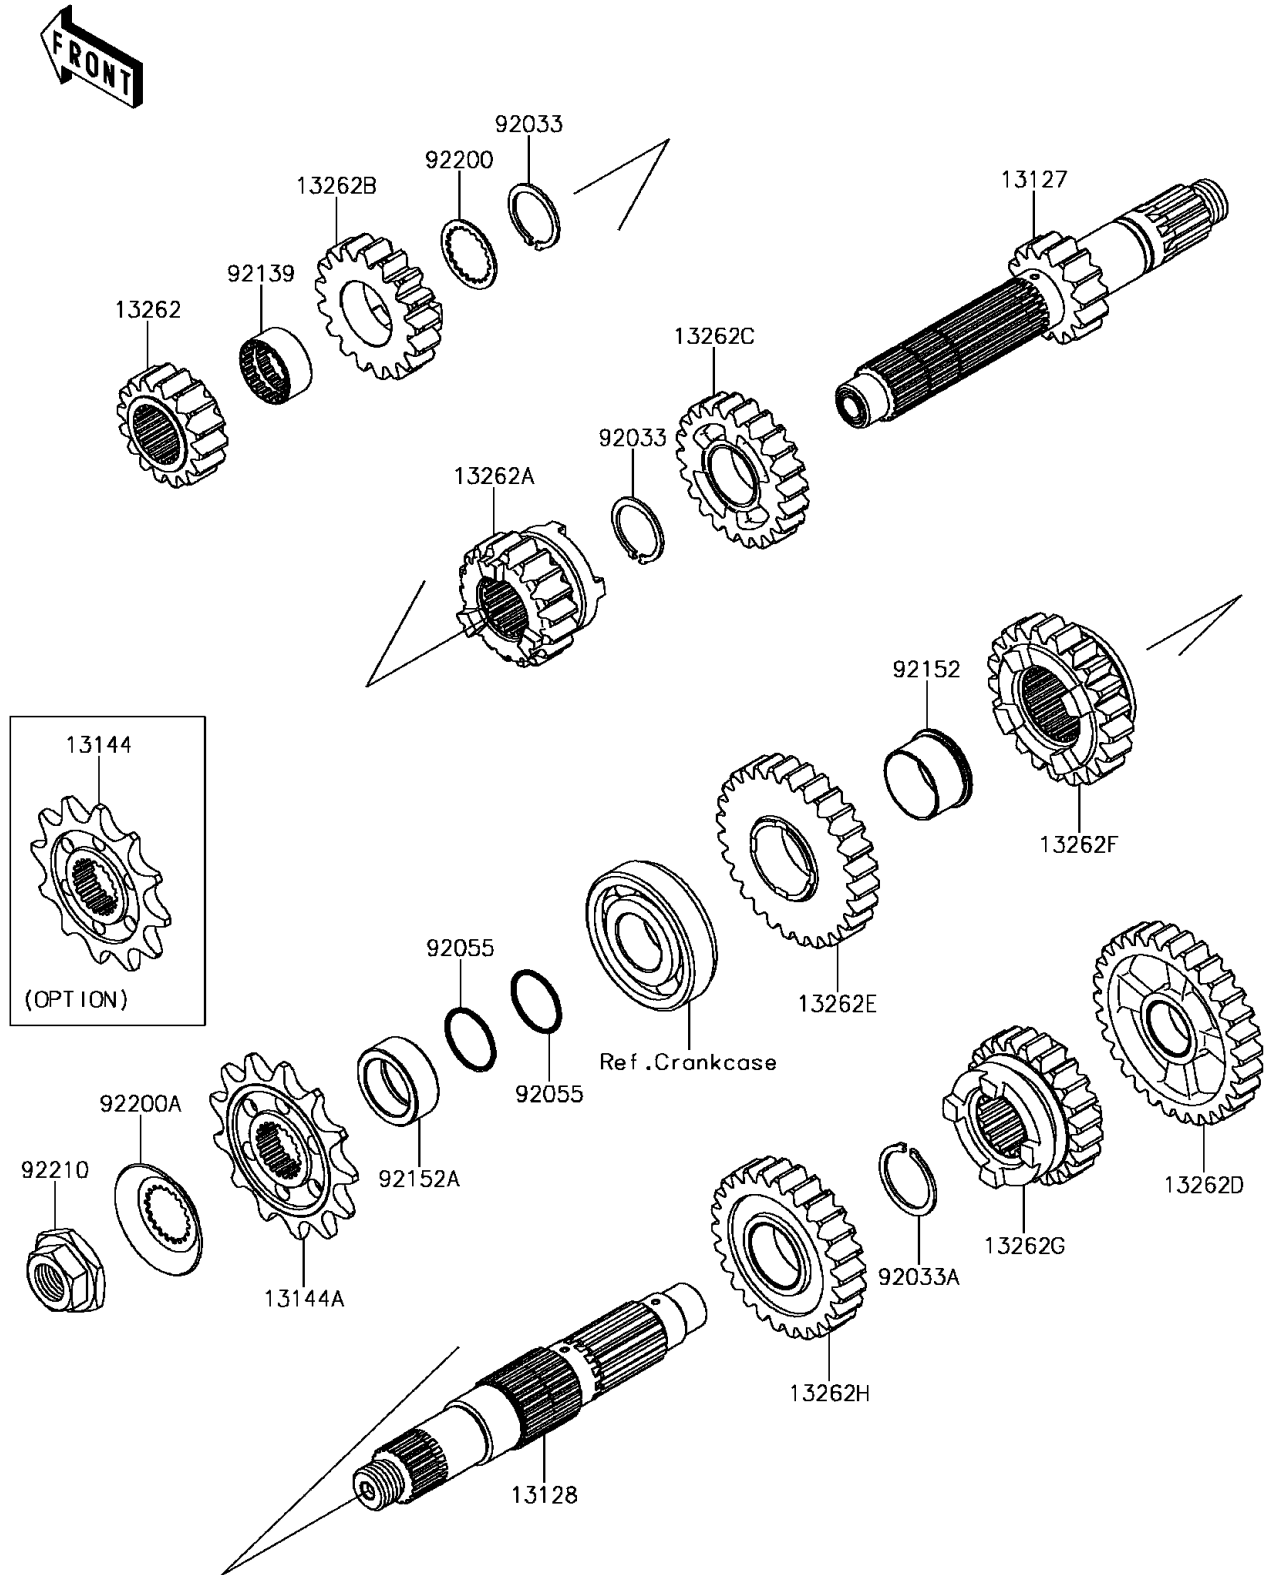

2017 KX™250F PARTS DIAGRAM

Transmission

E1361

2017 KX™250F PARTS LIST

Transmission

ITEM NAME	PART NUMBER	QUANTITY
SHAFT-TRANSMISSION INPUT,14T (Ref # 13127)	13127-0064	1
SHAFT-TRANSMISSION OUTPUT (Ref # 13128)	13128-0702	1
SPROCKET-OUTPUT,12T (Ref # 13144)	13144-0036	1
SPROCKET-OUTPUT,13T (Ref # 13144A)	13144-0064	1
GEAR,INPUT 2ND,16T (Ref # 13262)	13262-0839	1
GEAR,INPUT 3RD,18T (Ref # 13262A)	13262-0930	1
GEAR,INPUT 4TH,17T (Ref # 13262B)	13262-0931	1
GEAR,INPUT 5TH,22T (Ref # 13262C)	13262-0932	1
GEAR,OUTPUT LOW,30T (Ref # 13262D)	13262-0933	1
GEAR,OUTPUT 2ND,28T (Ref # 13262E)	13262-0934	1
GEAR,OUTPUT 4TH,21T (Ref # 13262F)	13262-0936	1
GEAR,OUTPUT 5TH,23T (Ref # 13262G)	13262-0937	1
GEAR,OUTPUT 3RD,26T (Ref # 13262H)	13262-1108	1
RING-SNAP (Ref # 92033)	92033-0057	1
RING-SNAP (Ref # 92033A)	92033-1270	1
RING-O,19.5X1.5 (Ref # 92055)	92055-055	1
BUSHING (Ref # 92139)	92139-0241	1
COLLAR (Ref # 92152)	92152-1606	1
COLLAR,22X30X11.4 (Ref # 92152A)	92152-2289	1
WASHER,22X26.6X1 (Ref # 92200)	92200-0442	1
WASHER,20X46 (Ref # 92200A)	92200-0723	1
NUT,16MM (Ref # 92210)	92210-0721	1