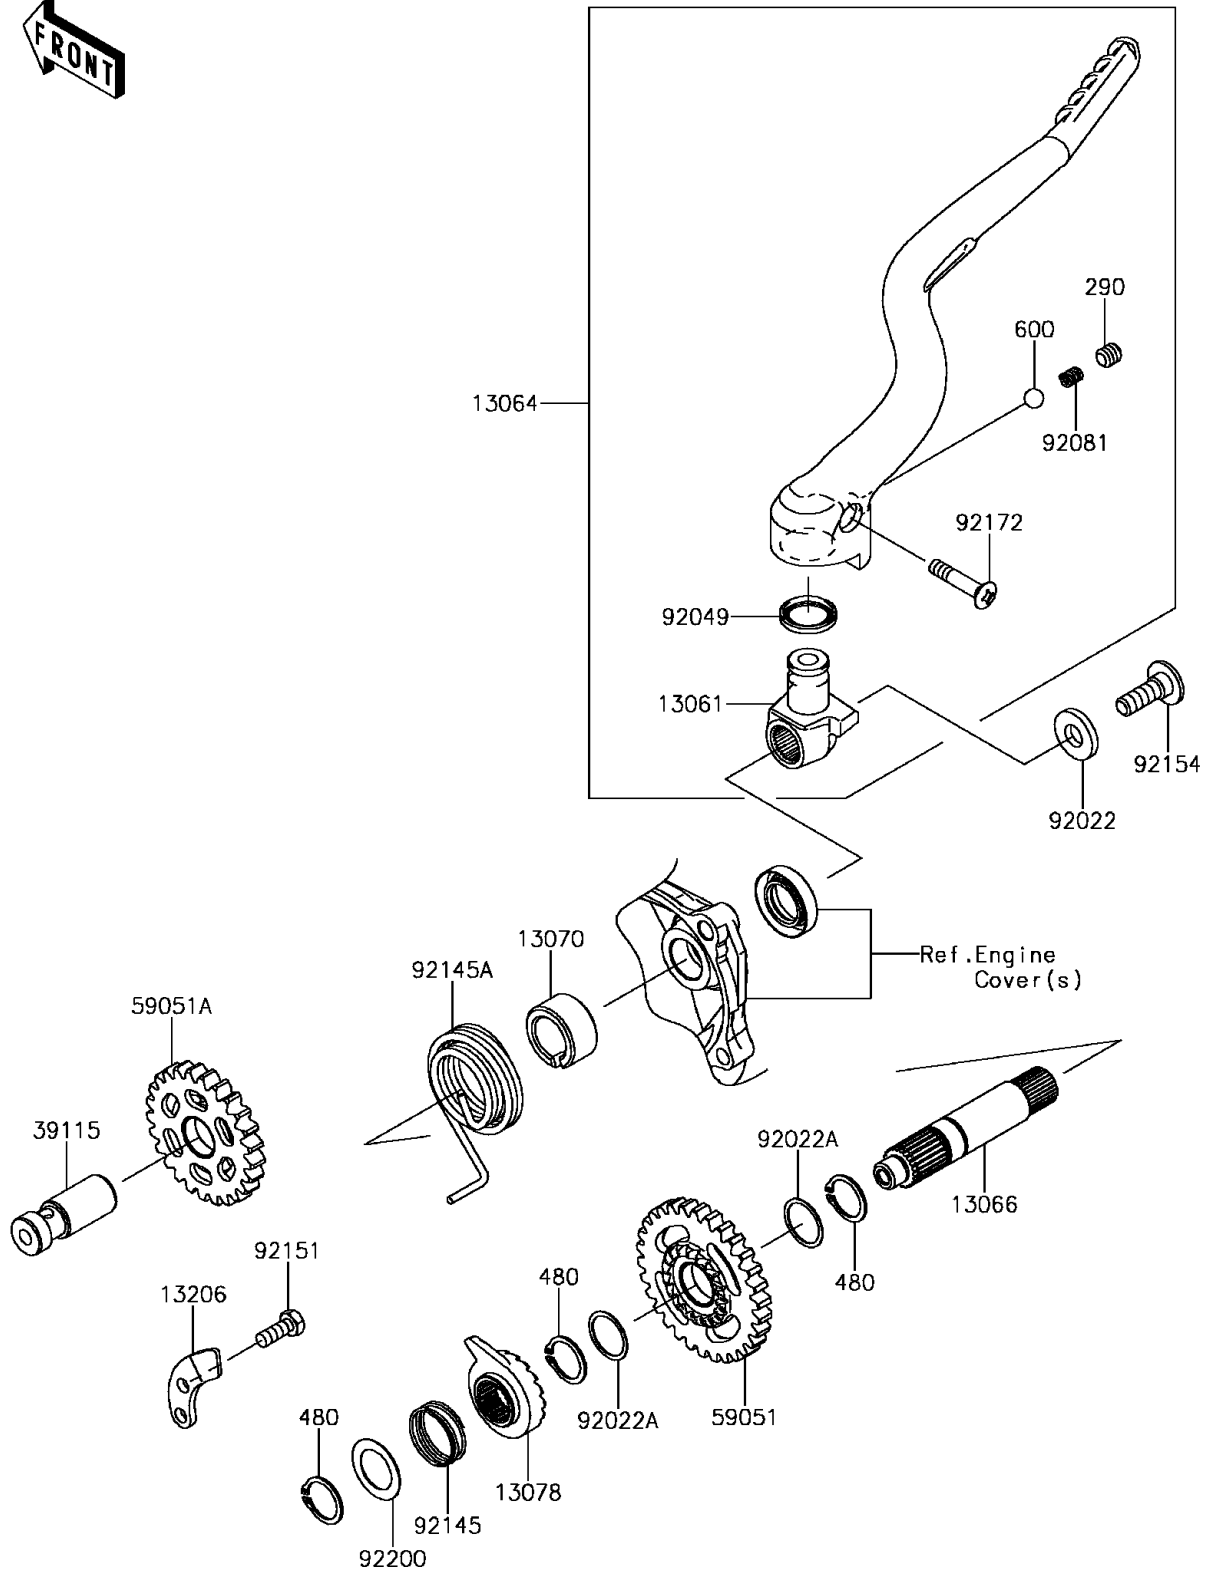

2017 KX™250F PARTS DIAGRAM

Kickstarter Mechanism

E1340

2017 KX™250F PARTS LIST

Kickstarter Mechanism

ITEM NAME	PART NUMBER	QUANTITY
BOSS (Ref # 13061)	13061-0357	1
LEVER-ASSY-KICK (Ref # 13064)	13064-0078	1
SHAFT-KICK (Ref # 13066)	13066-0004	1
GUIDE (Ref # 13070)	13070-0011	1
RATCHET (Ref # 13078)	13078-0559	1
GUIDE-KICK (Ref # 13206)	13206-0008	1
SCREW-SET-SOCKET,8X8 (Ref # 290)	290CA0808	1
SHAFT-IDLER,KICK (Ref # 39115)	39115-0565	1
CIRCLIP-TYPE-C,18MM (Ref # 480)	480J1800	1
GEAR-SPUR,KICK STARTER,30T (Ref # 59051)	59051-0777	1
GEAR-SPUR,KICK STARTER,25T (Ref # 59051A)	59051-0778	1
BALL-STEEL,1/4 (Ref # 600)	600A0800	1
WASHER,10X22X3.2 (Ref # 92022)	92022-1944	1
WASHER,18.3X22X0.5 (Ref # 92022A)	92022-271	1
SEAL-OIL,KICK PEDAL (Ref # 92049)	92049-1387	1
SPRING,KICK PEDAL (Ref # 92081)	92081-020	1
SPRING (Ref # 92145)	92145-0499	1
SPRING (Ref # 92145A)	92145-1724	1
BOLT,6X16 (Ref # 92151)	92151-1652	1
BOLT,SOCKET,8X25 (Ref # 92154)	92154-1943	1
SCREW,6X33 (Ref # 92172)	92172-0248	1
WASHER,18.3X27.5X0.5 (Ref # 92200)	92200-0378	1