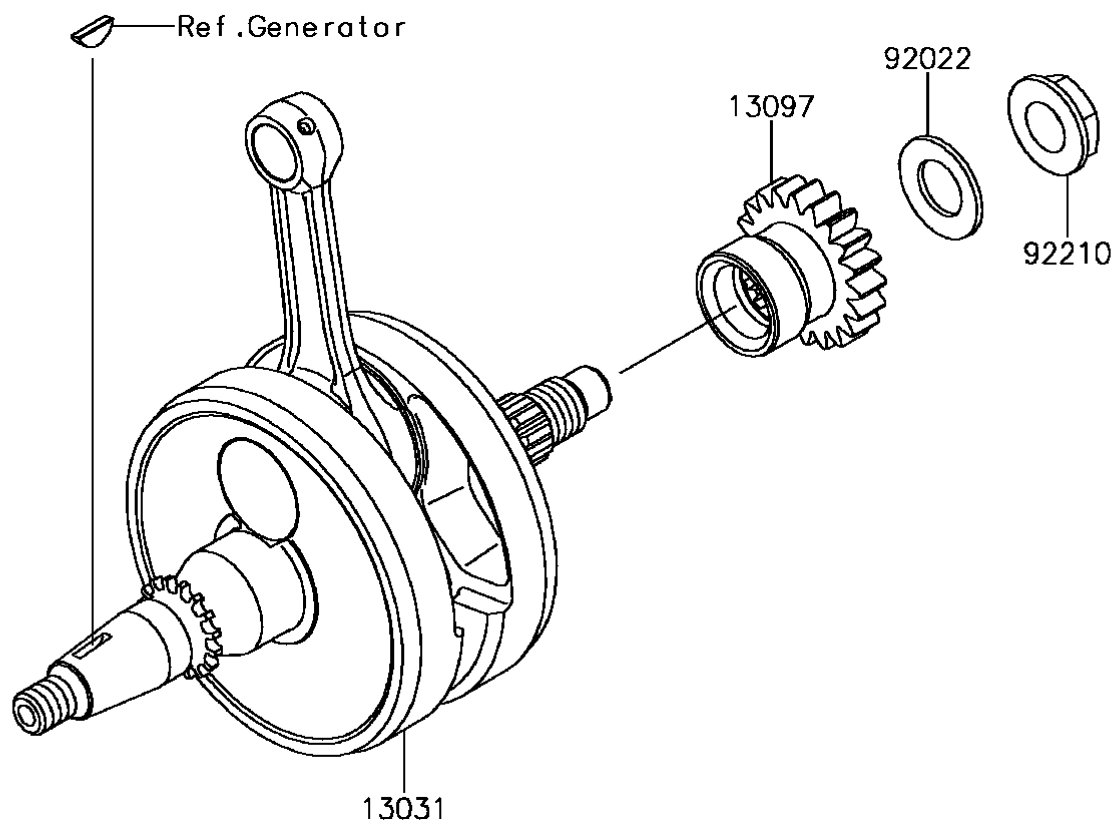

2017 KX™250F PARTS DIAGRAM

Crankshaft

E1321

2017 KX™250F PARTS LIST

Crankshaft

ITEM NAME	PART NUMBER	QUANTITY
CRANKSHAFT-COMP (Ref # 13031)	13031-0842	1
GEAR-PRIMARY SPUR,20T (Ref # 13097)	13097-0117	1
WASHER,16.3X29X1.75 (Ref # 92022)	92022-1356	1
NUT,LEFT HANDED,16MM (Ref # 92210)	92210-0350	1