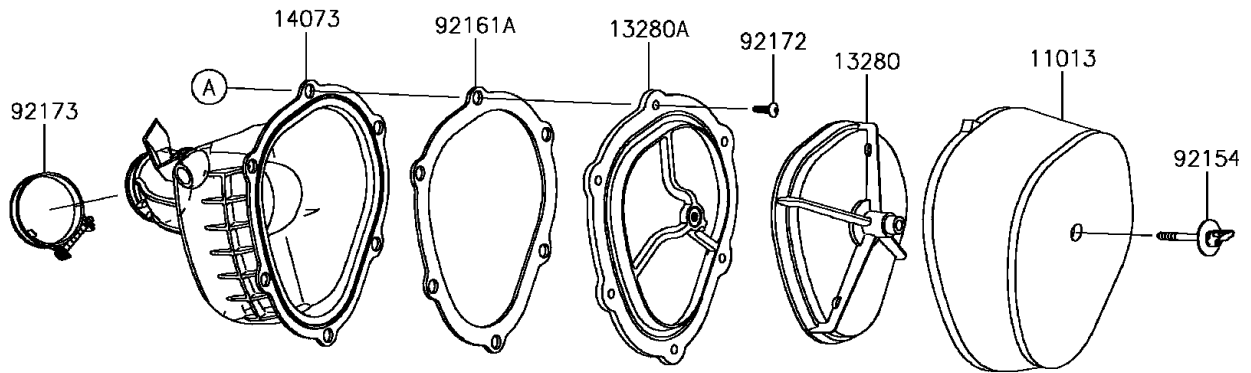

2017 KX™250F PARTS DIAGRAM

Air Cleaner

E1130

2017 KX™250F PARTS LIST

Air Cleaner

ITEM NAME	PART NUMBER	QUANTITY
CASE-AIR FILTER,FR (Ref # 11011)	11011-0850	1
CASE-AIR FILTER,RR (Ref # 11011A)	11011-0852	1
ELEMENT-AIR FILTER (Ref # 11013)	11013-0755	1
HOLDER,ELEMENT (Ref # 13280)	13280-0835	1
HOLDER,ELEMENT BASE (Ref # 13280A)	13280-0836	1
DUCT,INTAKE (Ref # 14073)	14073-0864	1
SCREW,TAPPING,5X20 (Ref # 92009)	92009-1993	1
COLLAR (Ref # 92152)	92152-2126	1
BOLT,6X58 (Ref # 92154)	92154-1731	1
DAMPER (Ref # 92161)	92161-0266	1
DAMPER (Ref # 92161A)	92161-1776	1
SCREW,TAPPING,5X20 (Ref # 92172)	92172-0382	1
CLAMP,57.5MM (Ref # 92173)	92173-1608	1