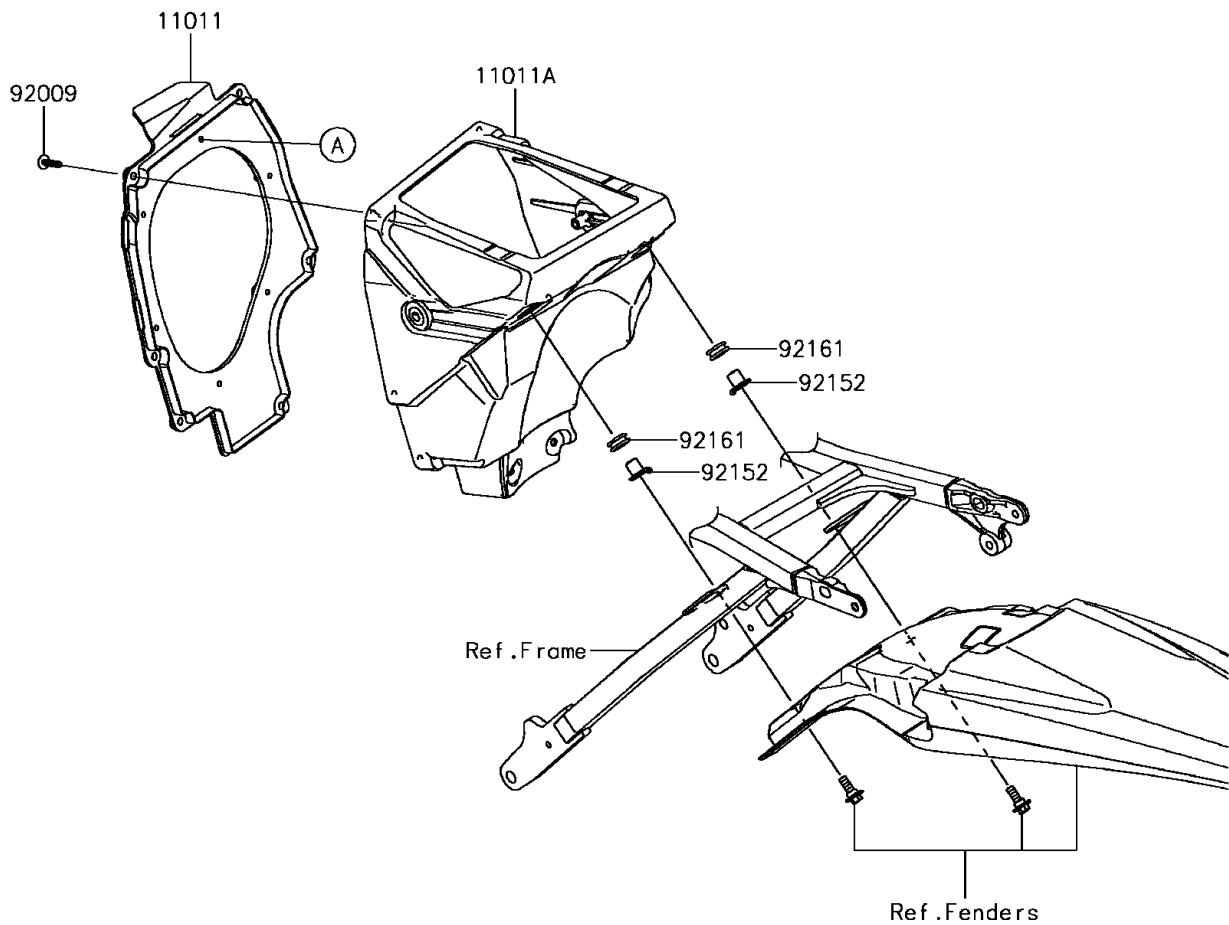

2017 KX™250F PARTS DIAGRAM

Air Cleaner

E1130

2017 KX™250F PARTS LIST

Air Cleaner

ITEM NAME	PART NUMBER	QUANTITY
CASE-AIR FILTER,FR (Ref # 11011)	11011-0850	1
CASE-AIR FILTER,RR (Ref # 11011A)	11011-0852	1
ELEMENT-AIR FILTER (Ref # 11013)	11013-0755	1
HOLDER,ELEMENT (Ref # 13280)	13280-0835	1
HOLDER,ELEMENT BASE (Ref # 13280A)	13280-0836	1
DUCT,INTAKE (Ref # 14073)	14073-0864	1
SCREW,TAPPING,5X20 (Ref # 92009)	92009-1993	1
COLLAR (Ref # 92152)	92152-2126	1
BOLT,6X58 (Ref # 92154)	92154-1731	1
DAMPER (Ref # 92161)	92161-0266	1
DAMPER (Ref # 92161A)	92161-1776	1
SCREW,TAPPING,5X20 (Ref # 92172)	92172-0382	1
CLAMP,57.5MM (Ref # 92173)	92173-1608	1