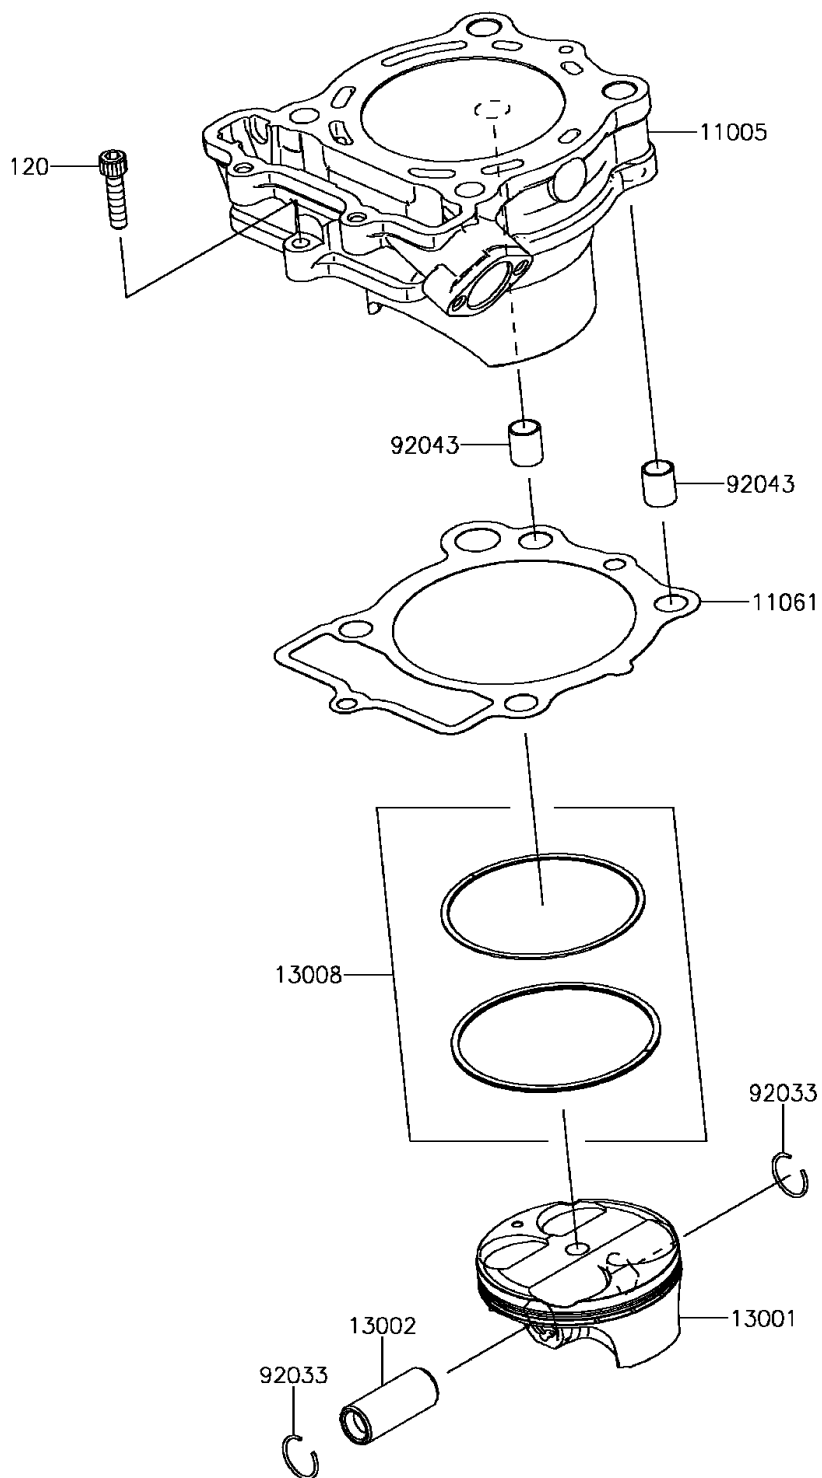

2017 KX™250F PARTS DIAGRAM

Cylinder/Piston(s)

E1120

2017 KX™250F PARTS LIST

Cylinder/Piston(s)

ITEM NAME	PART NUMBER	QUANTITY
CYLINDER-ENGINE (Ref # 11005)	11005-0665	1
GASKET,CYLINDER BASE (Ref # 11061)	11061-1198	1
BOLT-SOCKET,6X25 (Ref # 120)	120CA0625	1
PISTON-ENGINE (Ref # 13001)	13001-0785	1
PIN-PISTON (Ref # 13002)	13002-0048	1
RING-SET-PISTON (Ref # 13008)	13008-0028	1
RING-SNAP,PISTON PIN (Ref # 92033)	92033-1161	1
PIN,10.1X12X14 (Ref # 92043)	92043-4009	1