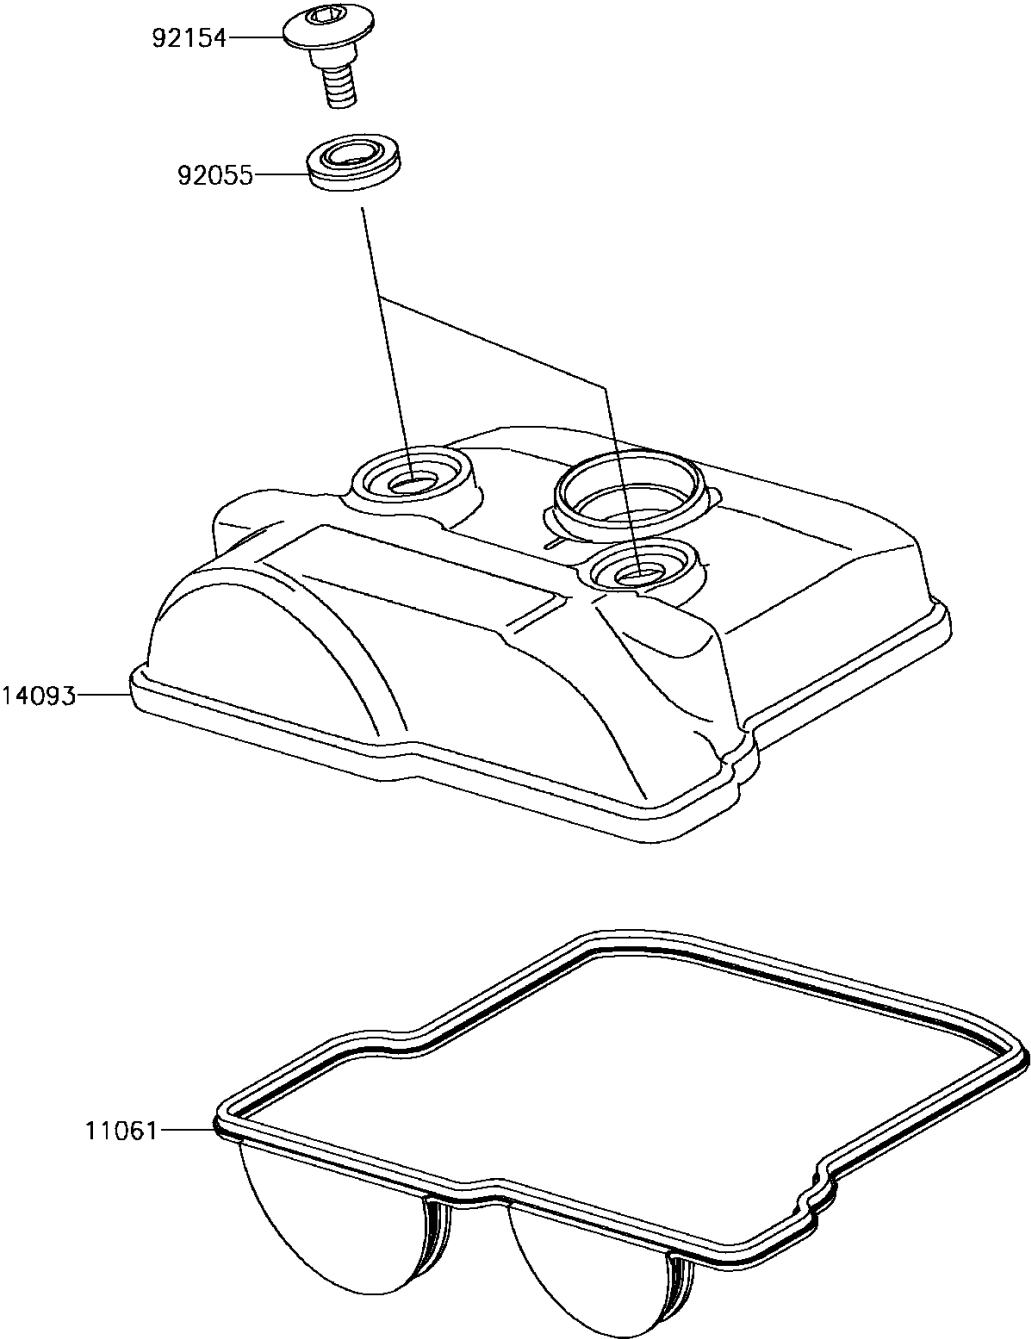

## 2017 KX™250F PARTS DIAGRAM

Cylinder Head Cover

E1112

## 2017 KX™250F PARTS LIST

Cylinder Head Cover

ITEM NAME	PART NUMBER	QUANTITY
GASKET,HEAD COVER (Ref # 11061)	11061-1196	1
COVER,HEAD (Ref # 14093)	14093-0458	1
RING-O,HEAD COVER BOLT (Ref # 92055)	92055-1352	1
BOLT,SOCKET,6MM (Ref # 92154)	92154-2094	1