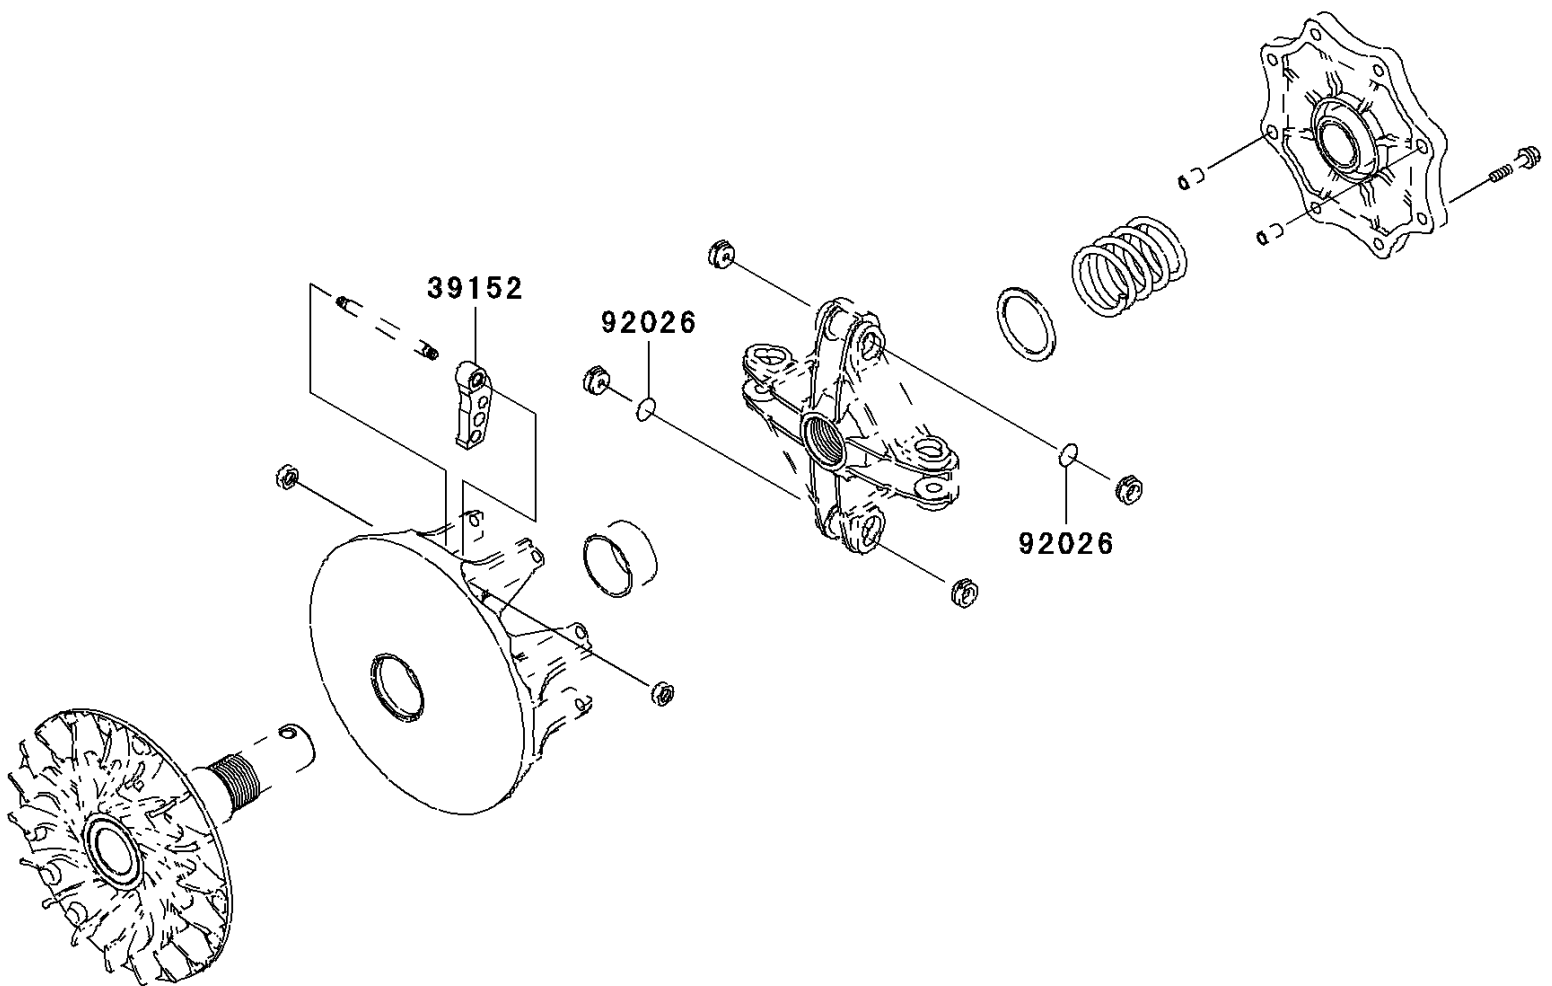

2005 KFX700 PARTS DIAGRAM

Optional Parts

E1391

(Ref. Drive Converter)

2005 KFX700 PARTS LIST

Optional Parts

ITEM NAME	PART NUMBER	QUANTITY
WEIGHT-RAMP,EC-H3 (Ref # 39152)	39152-0004	1
SPACER,T=0.1 (Ref # 92026)	92026-0038	1