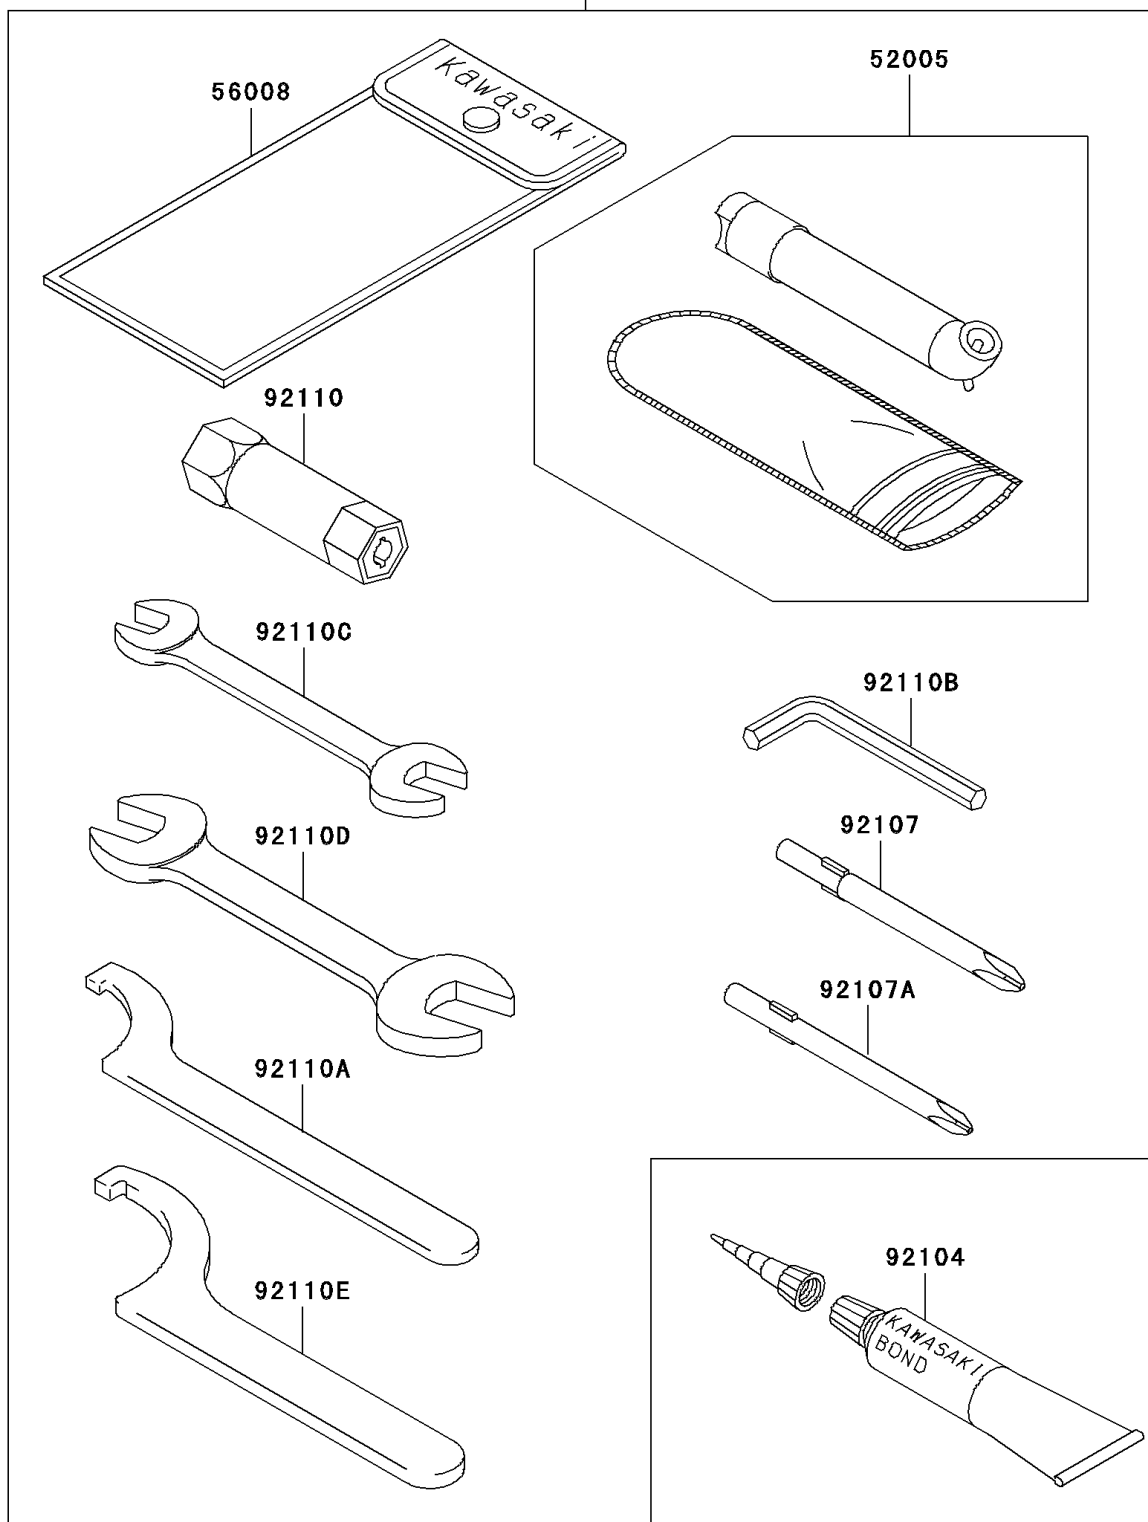

2005 KFX700 PARTS DIAGRAM

Owner's Tools

56007

F2810

2005 KFX700 PARTS LIST

Owner's Tools

ITEM NAME	PART NUMBER	QUANTITY
GAUGE,AIR (Ref # 52005)	52005-1082	1
TOOL-KIT (Ref # 56007)	56007-0001	1
BAG,TOOL (Ref # 56008)	56008-1007	1
GASKET-LIQUID,TUBE,100G,SILVER (Ref # 92104)	92104-002	1
TOOL-DRIVER,#3PHILLIPS (Ref # 92107)	92107-005	1
TOOL-DRIVER,#2PHILLIPS (Ref # 92107A)	92107-1053	1
TOOL-WRENCH,BOX,16MM (Ref # 92110)	92110-1116	1
TOOL-WRENCH,HOOK (Ref # 92110A)	92110-1129	1
TOOL-WRENCH,ALLEN,3MM (Ref # 92110B)	92110-1140	1
TOOL-WRENCH,OPEN END,10X12 (Ref # 92110C)	92110-1152	1
TOOL-WRENCH,OPEN END,14X17 (Ref # 92110D)	92110-1153	1
TOOL-WRENCH,HOOK (Ref # 92110E)	92110-1173	1