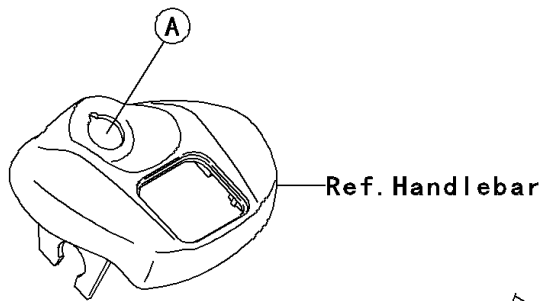

2005 KFX700 PARTS DIAGRAM

Ignition Switch

F2770