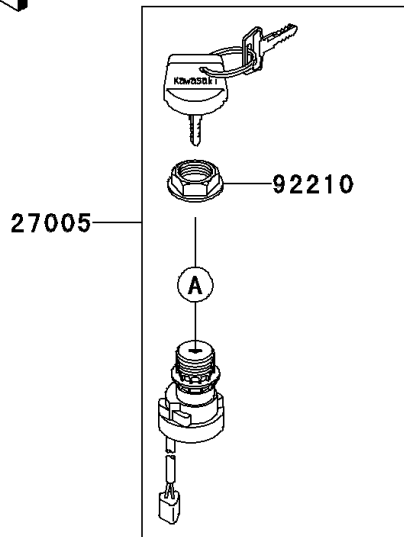

## 2005 KFX700 PARTS DIAGRAM

Ignition Switch

F2770

### Ignition Switch

ITEM NAME	PART NUMBER	QUANTITY
COVER,KEY (Ref # 14024)	14024-1551	1
SWITCH-ASSY-IGNITION (Ref # 27005)	27005-1267	1
KEY-LOCK,BLANK (Ref # 27008)	27008-1041	1
KEY-LOCK,BLANK (Ref # 27008A)	27008-1042	1
KEY-LOCK,BLANK (Ref # 27008B)	27008-1043	1
KEY-LOCK,BLANK (Ref # 27008C)	27008-1044	1
KEY-LOCK,BLANK (Ref # 27008D)	27008-1132	1
KEY-LOCK,BLANK (Ref # 27008E)	27008-1133	1
KEY-LOCK,BLANK (Ref # 27008F)	27008-1134	1
KEY-LOCK,BLANK (Ref # 27008G)	27008-1135	1
SWITCH,INVERT SENSOR (Ref # 27010)	27010-1421	1
SCREW,4X20 (Ref # 92009)	92009-1897	1
NUT,IGNITION SWITCH (Ref # 92210)	92210-1109	1