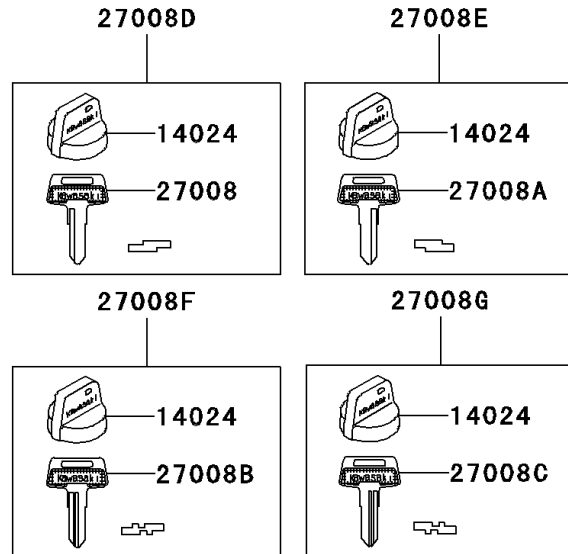

## 2005 KFX700 PARTS DIAGRAM

Ignition Switch

F2770

## 2005 KFX700 PARTS LIST

### Ignition Switch

ITEM NAME	PART NUMBER	QUANTITY
COVER,KEY (Ref # 14024)	14024-1551	1
SWITCH-ASSY-IGNITION (Ref # 27005)	27005-1267	1
KEY-LOCK,BLANK (Ref # 27008)	27008-1041	1
KEY-LOCK,BLANK (Ref # 27008A)	27008-1042	1
KEY-LOCK,BLANK (Ref # 27008B)	27008-1043	1
KEY-LOCK,BLANK (Ref # 27008C)	27008-1044	1
KEY-LOCK,BLANK (Ref # 27008D)	27008-1132	1
KEY-LOCK,BLANK (Ref # 27008E)	27008-1133	1
KEY-LOCK,BLANK (Ref # 27008F)	27008-1134	1
KEY-LOCK,BLANK (Ref # 27008G)	27008-1135	1
SWITCH,INVERT SENSOR (Ref # 27010)	27010-1421	1
SCREW,4X20 (Ref # 92009)	92009-1897	1
NUT,IGNITION SWITCH (Ref # 92210)	92210-1109	1