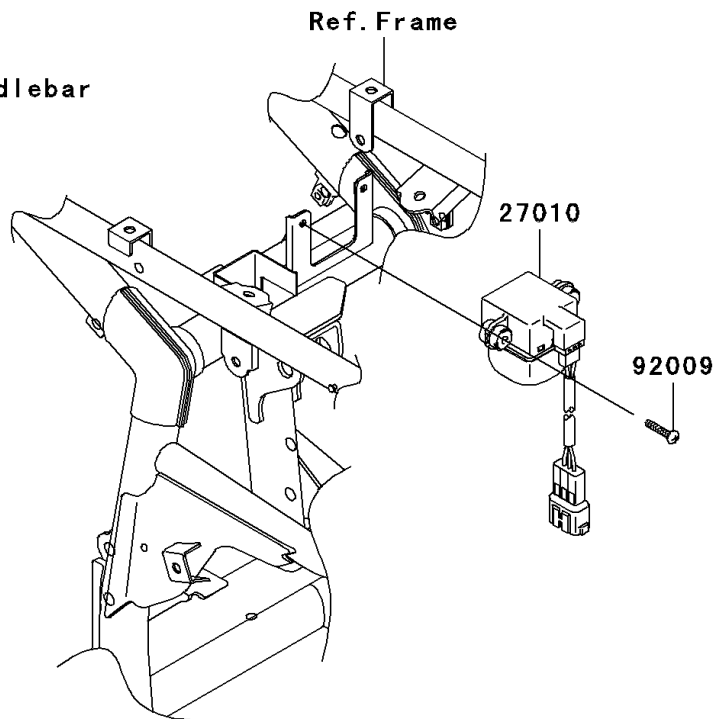

## 2005 KFX700 PARTS DIAGRAM

Ignition Switch

F2770

## 2005 KFX700 PARTS LIST

### Ignition Switch

ITEM NAME	PART NUMBER	QUANTITY
COVER,KEY (Ref # 14024)	14024-1551	1
SWITCH-ASSY-IGNITION (Ref # 27005)	27005-1267	1
KEY-LOCK,BLANK (Ref # 27008)	27008-1041	1
KEY-LOCK,BLANK (Ref # 27008A)	27008-1042	1
KEY-LOCK,BLANK (Ref # 27008B)	27008-1043	1
KEY-LOCK,BLANK (Ref # 27008C)	27008-1044	1
KEY-LOCK,BLANK (Ref # 27008D)	27008-1132	1
KEY-LOCK,BLANK (Ref # 27008E)	27008-1133	1
KEY-LOCK,BLANK (Ref # 27008F)	27008-1134	1
KEY-LOCK,BLANK (Ref # 27008G)	27008-1135	1
SWITCH,INVERT SENSOR (Ref # 27010)	27010-1421	1
SCREW,4X20 (Ref # 92009)	92009-1897	1
NUT,IGNITION SWITCH (Ref # 92210)	92210-1109	1