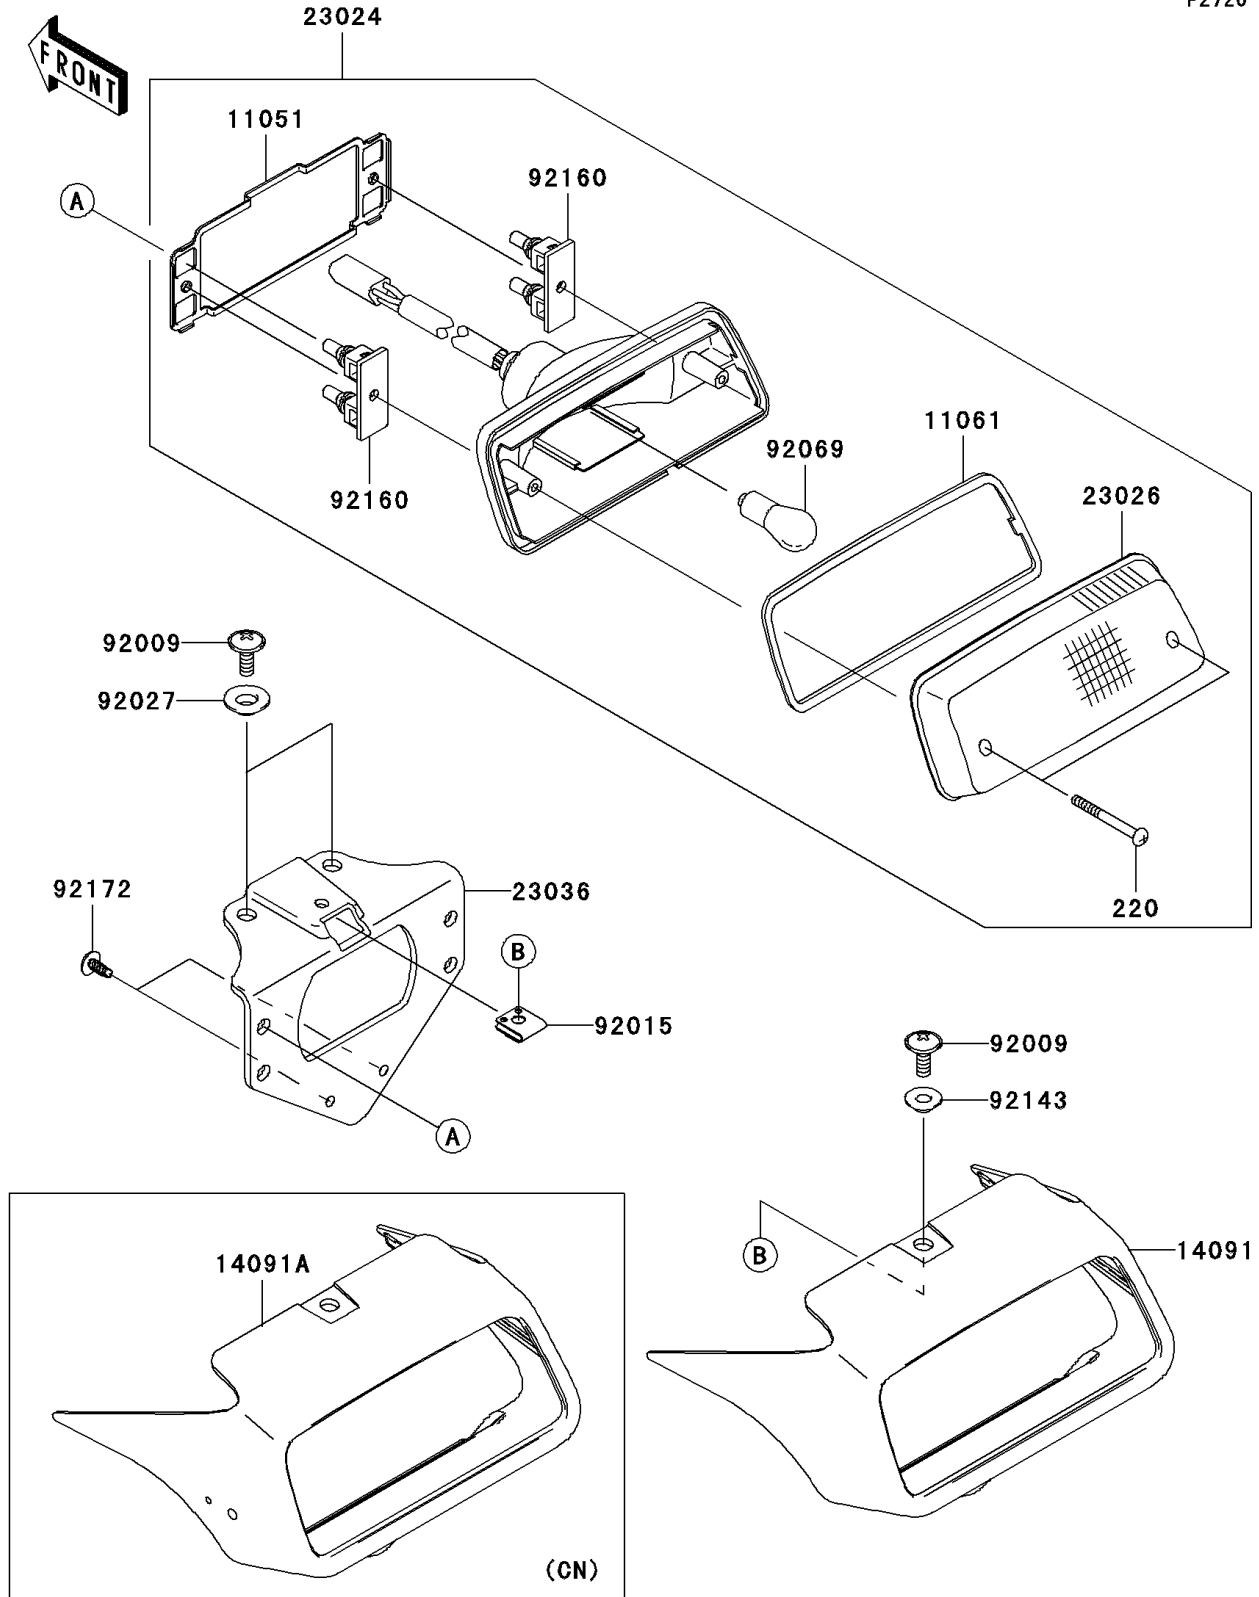

2005 KFX700 PARTS DIAGRAM

Taillight(s)

F2720

2005 KFX700 PARTS LIST

Taillight(s)

ITEM NAME	PART NUMBER	QUANTITY
SCREW-PAN-CROS (Ref # 220)	220B0440	1
BRACKET,TAIL LAMP (Ref # 11051)	11051-1870	1
GASKET,TAIL LAMP LENS (Ref # 11061)	11061-0055	1
LAMP-ASSY-TAIL (Ref # 23024)	23024-1130	1
LENS,TAIL LAMP (Ref # 23026)	23026-1230	1
BRACKET-TAIL LAMP (Ref # 23036)	23036-0001	1
SCREW,6X16 (Ref # 92009)	92009-1621	1
NUT,CLAMP,6MM (Ref # 92015)	92015-1678	1
COLLAR,L=4.7 (Ref # 92027)	92027-1964	1
BULB,12V 21/5W (Ref # 92069)	92069-063	1
COLLAR (Ref # 92143)	92143-1087	1
DAMPER,TAIL LAMP (Ref # 92160)	92160-1053	1
SCREW,TAPPING,5X10 (Ref # 92172)	92172-1061	1
COVER,TAIL LAMP,F.BLACK (Ref # 14091)	14091-0095-6Z	1
COVER,TAIL LAMP,F.BLACK (Ref # 14091A)	14091-0113-6Z	1