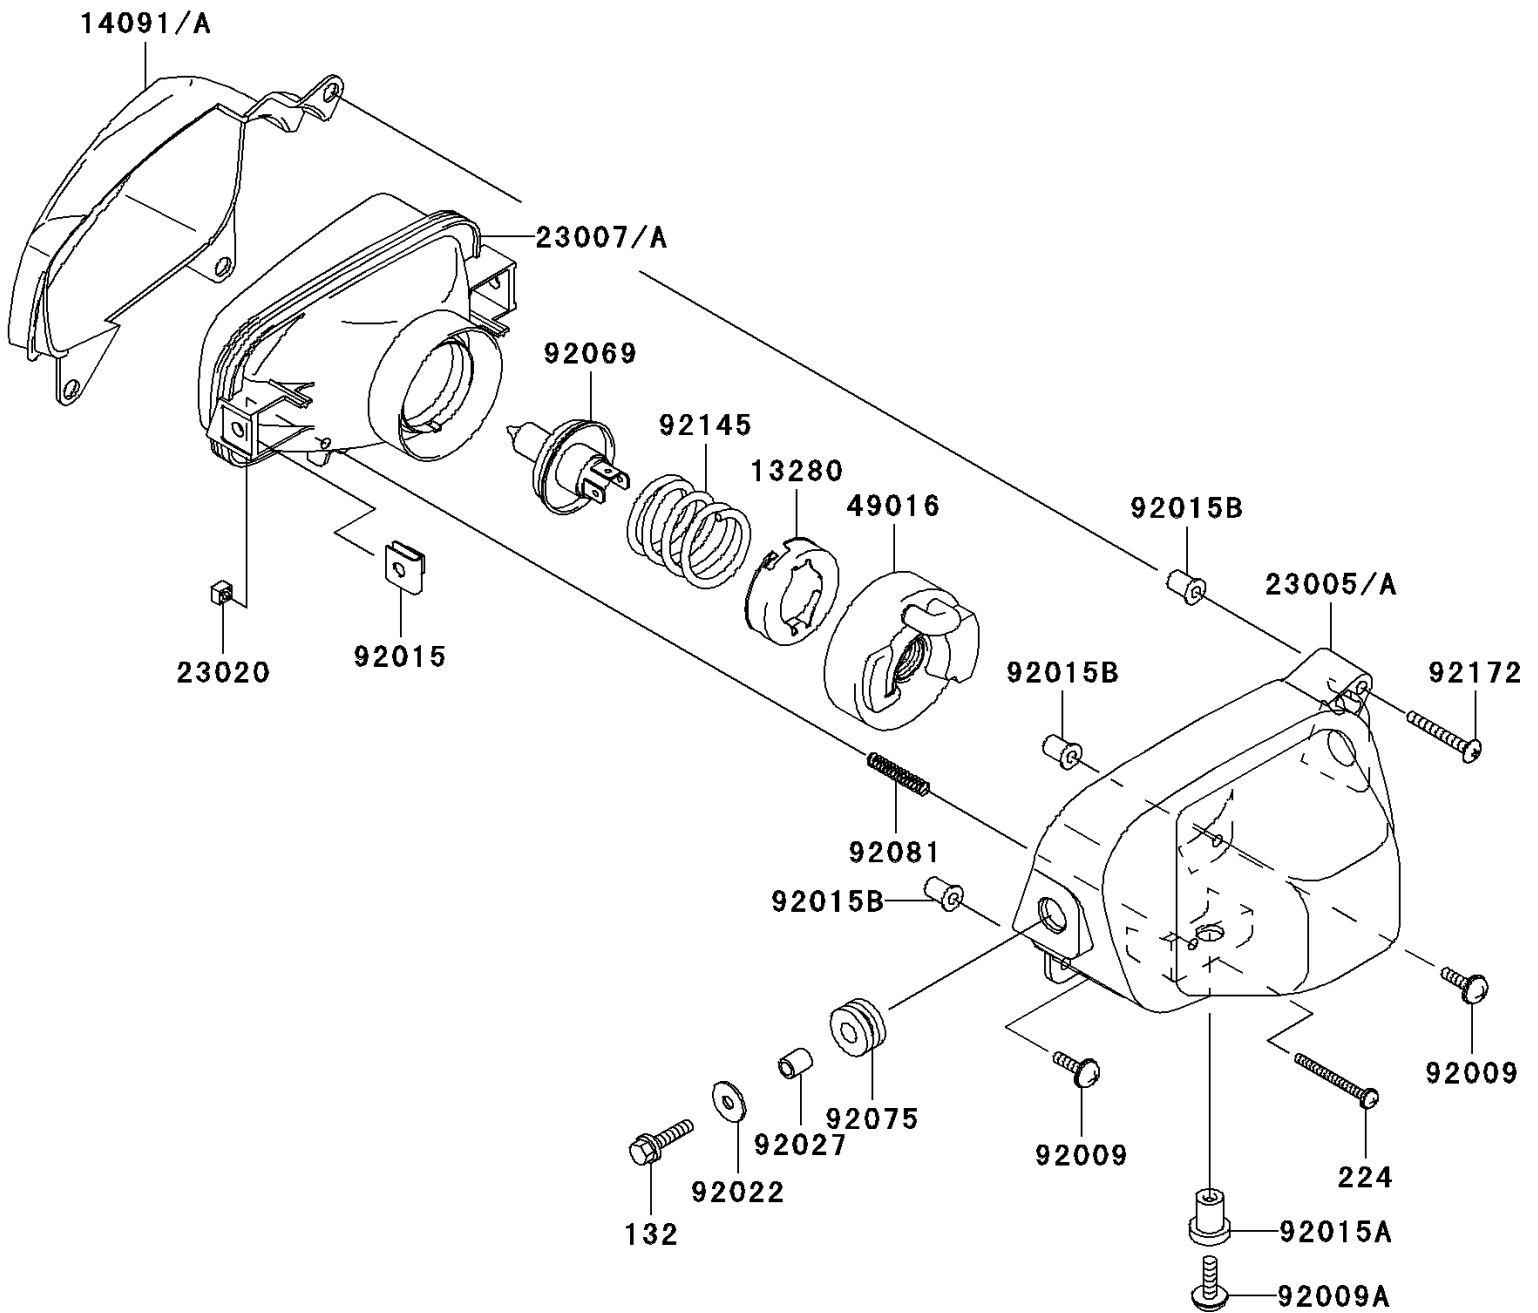

2005 KFX700 PARTS DIAGRAM

Headlight(s)

F2710

2005 KFX700 PARTS LIST

Headlight(s)

ITEM NAME	PART NUMBER	QUANTITY
BOLT-FLANGED-SMALL,6X25 (Ref # 132)	132H0625	1
SCREW-PAN-WP-CROS (Ref # 224)	224D0445	1
HOLDER,BULB SETTING (Ref # 13280)	13280-1198	1
COVER,HEAD LAMP GRILL,LH,BLACK (Ref # 14091)	14091-0061-6Z	1
COVER,HEAD LAMP GRILL,RH,BLACK (Ref # 14091A)	14091-0062-6Z	1
BODY-COMP-HEAD LAMP,LH (Ref # 23005)	23005-1180	1
BODY-COMP-HEAD LAMP,RH (Ref # 23005A)	23005-1181	1
LENS-COMP,HEAD LAMP,LH (Ref # 23007)	23007-1389	1
LENS-COMP,HEAD LAMP,RH (Ref # 23007A)	23007-1390	1
NUT,4MM,FOCUS ADJUST (Ref # 23020)	23020-018	1
COVER-SEAL,HEAD LAMP (Ref # 49016)	49016-1213	1
SCREW,5X16,BLACK (Ref # 92009)	92009-1654	1
SCREW,6X22 (Ref # 92009A)	92009-1664	1
NUT,6MM (Ref # 92015)	92015-1094	1
NUT,RUBBER,6MM (Ref # 92015A)	92015-1692	1
NUT,WELL,5MM (Ref # 92015B)	92015-1757	1
WASHER,6.5X20X1.6 (Ref # 92022)	92022-125	1
COLLAR,6.8X10X12 (Ref # 92027)	92027-162	1
BULB,12V 45/45W,T15 (Ref # 92069)	92069-1114	1
DAMPER (Ref # 92075)	92075-1690	1
SPRING,FOCUS ADJUST (Ref # 92081)	92081-1896	1
SPRING,BULB SETTING (Ref # 92145)	92145-1346	1
SCREW,5X40 (Ref # 92172)	92172-0063	1