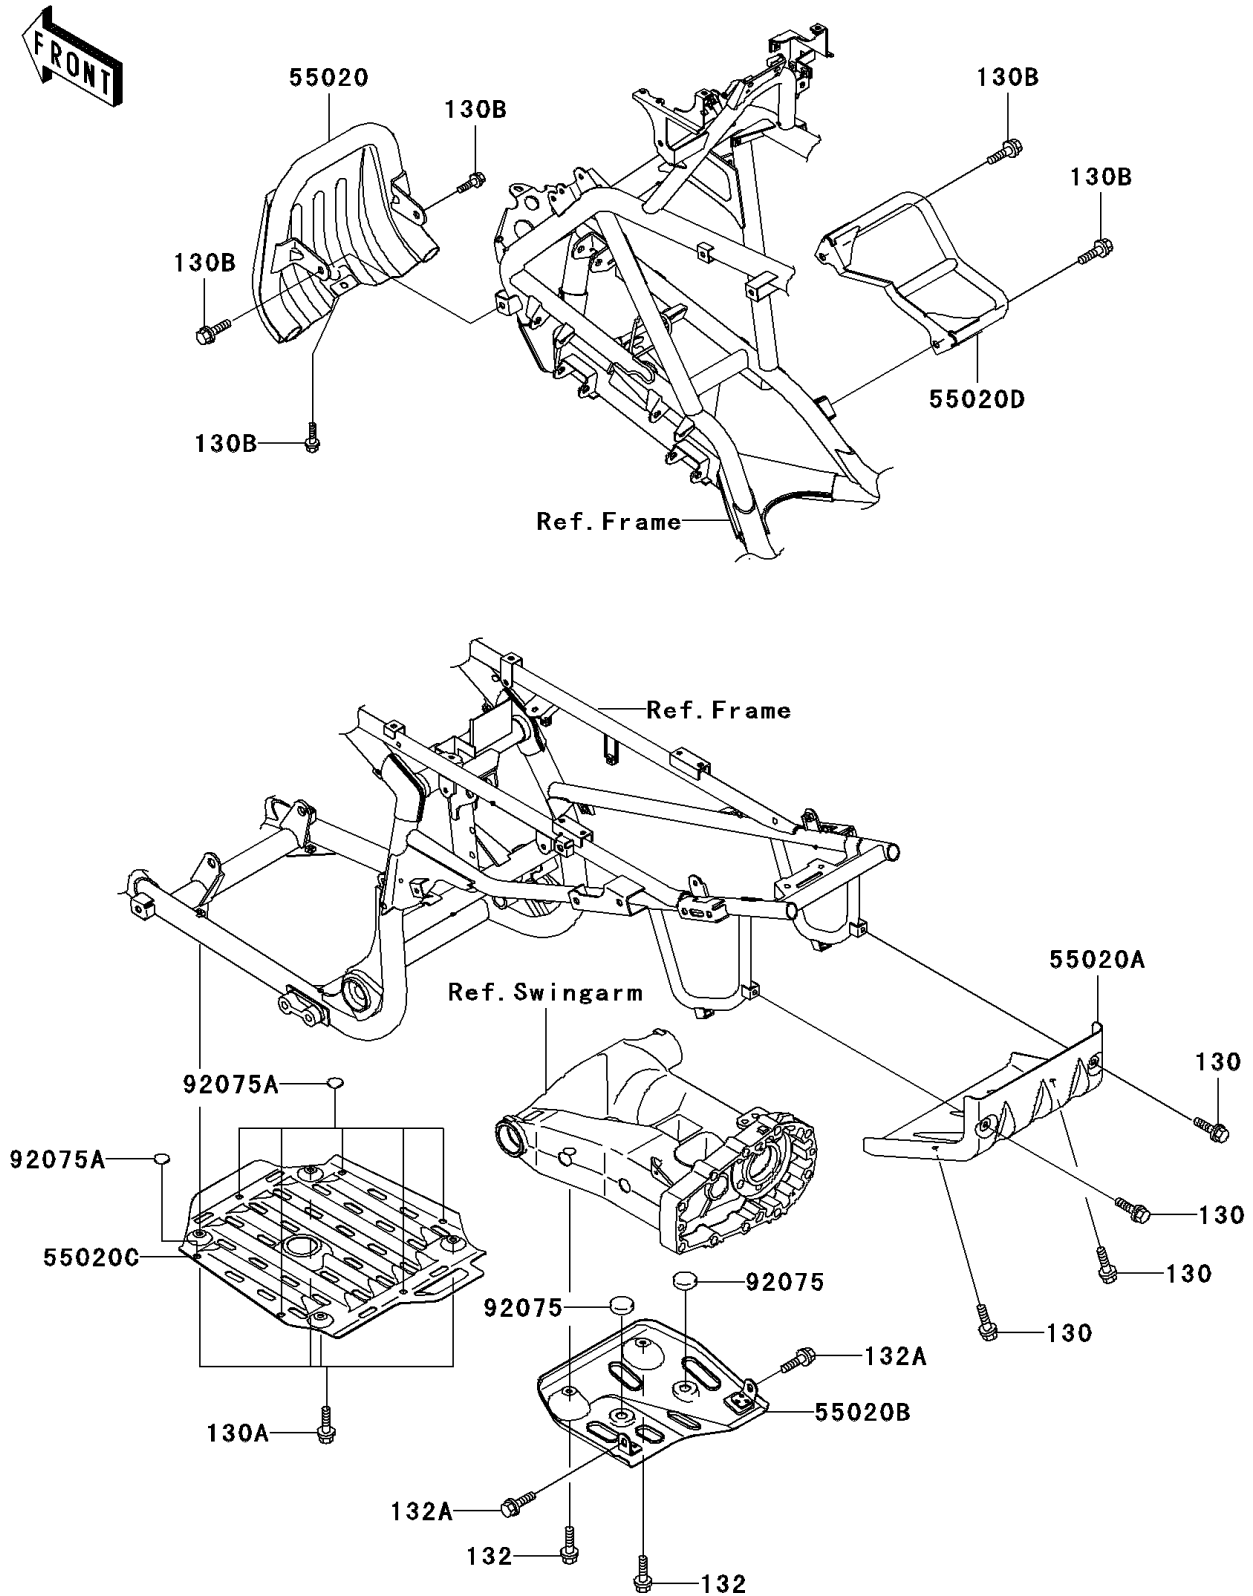

2005 KFX700 PARTS DIAGRAM

Guard(s)

F2680

2005 KFX700 PARTS LIST

Guard(s)

ITEM NAME	PART NUMBER	QUANTITY
BOLT-FLANGED (Ref # 130)	130J0610	1
BOLT-FLANGED (Ref # 130A)	130J0612	1
BOLT-FLANGED,8X14 (Ref # 130B)	130J0814	1
BOLT-FLANGED-SMALL (Ref # 132)	132J0612	1
BOLT-FLANGED-SMALL,8X16 (Ref # 132A)	132J0816	1
GUARD,FR,G.GRAY (Ref # 55020)	55020-0010-HN	1
GUARD,FUEL TANK (Ref # 55020A)	55020-0011	1
GUARD,SWING ARM (Ref # 55020B)	55020-0032	1
GUARD,ENGINE (Ref # 55020C)	55020-1802	1
GUARD,BELT CONVERTER,G.GRAY (Ref # 55020D)	55020-1810-HN	1
DAMPER (Ref # 92075)	92075-157	1
DAMPER,RUBBER (Ref # 92075A)	92075-261	1