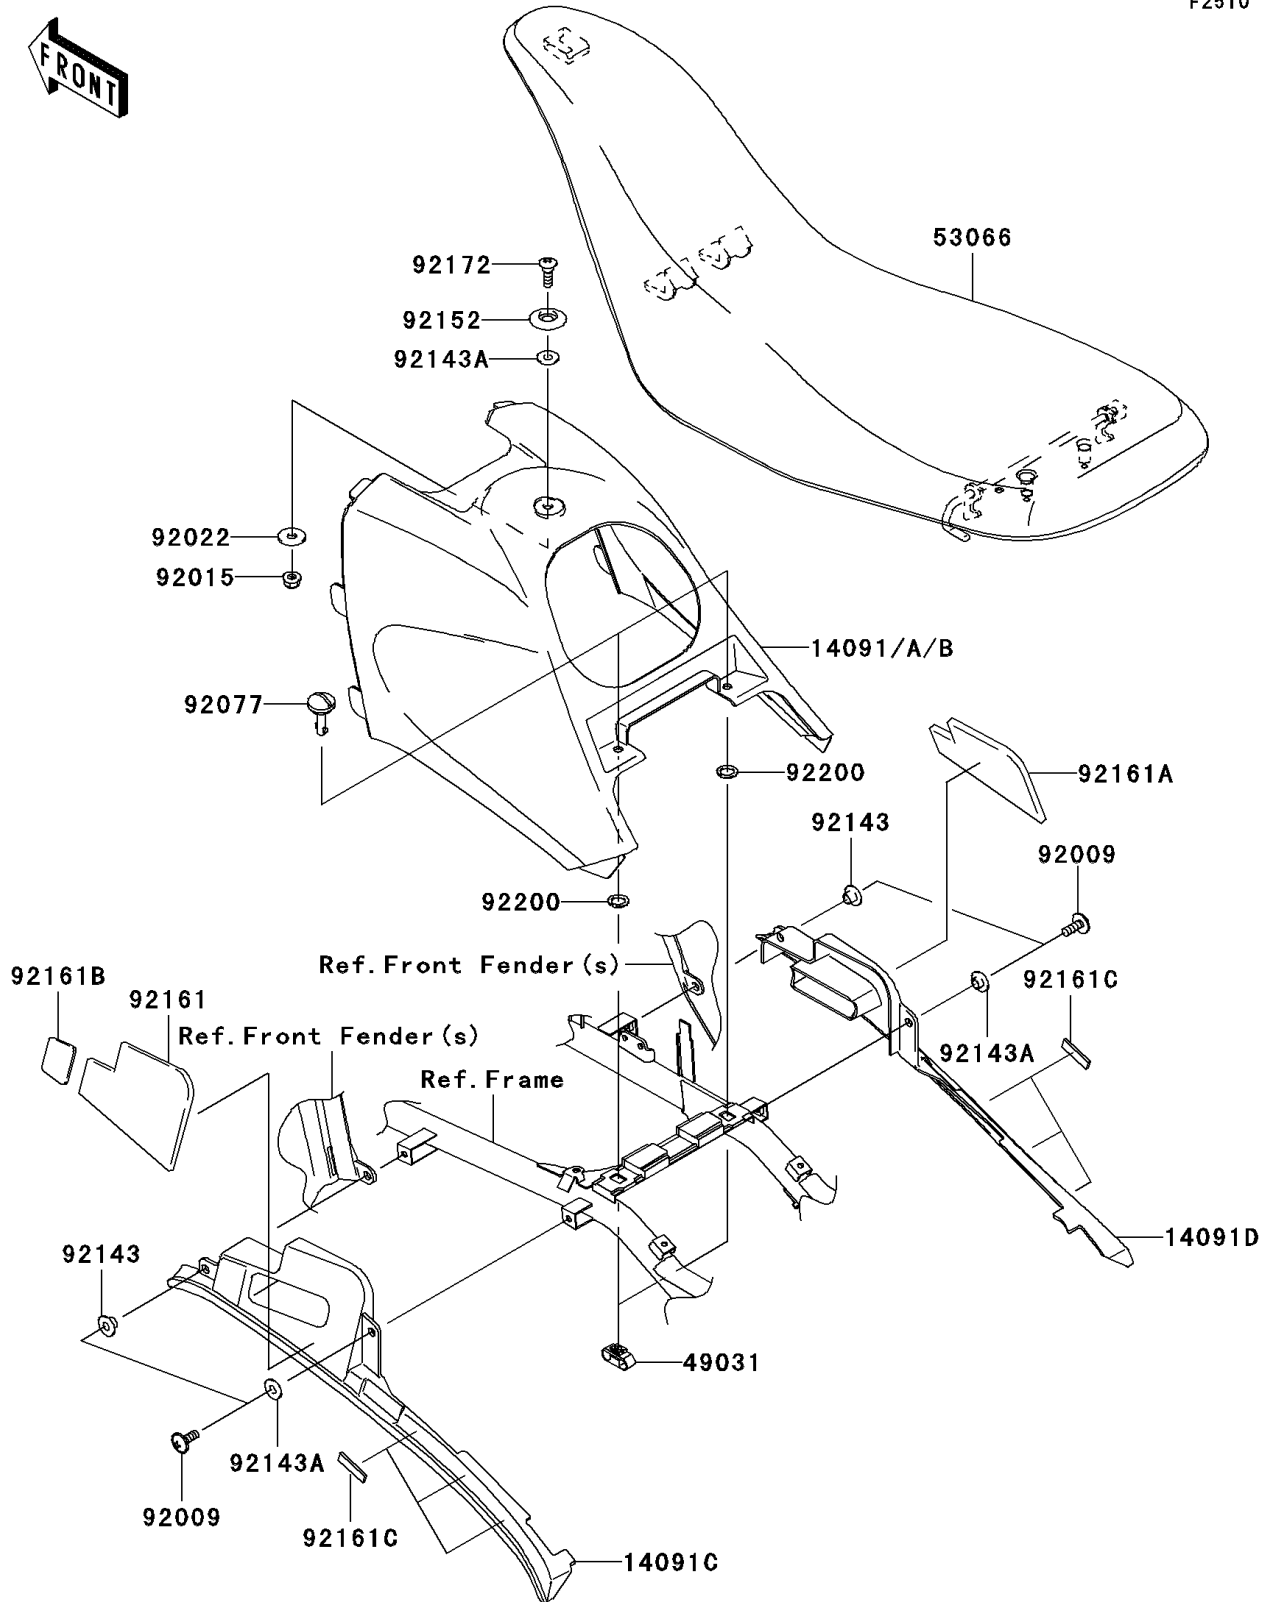

## 2005 KFX700 PARTS DIAGRAM

Seat

F2510

## 2005 KFX700 PARTS LIST

Seat

ITEM NAME	PART NUMBER	QUANTITY
COVER,AIR CLEANER,B.ORANGE (Ref # 14091)	14091-0075-268	1
COVER,AIR CLEANER,L.GREEN (Ref # 14091A)	14091-0075-290	1
COVER,SIDE,LH,F.BLACK (Ref # 14091C)	14091-0089-6Z	1
COVER,SIDE,RH,F.BLACK (Ref # 14091D)	14091-0090-6Z	1
LATCH (Ref # 49031)	49031-1060	1
SEAT-ASSY,BLACK (Ref # 53066)	53066-0003-MA	1
SCREW,6X16 (Ref # 92009)	92009-1621	1
NUT,LOCK,FLANGED,6MM (Ref # 92015)	92015-1603	1
WASHER,6.5X20X1.6 (Ref # 92022)	92022-125	1
KNOB (Ref # 92077)	92077-1129	1
COLLAR (Ref # 92143)	92143-1057	1
COLLAR (Ref # 92143A)	92143-1087	1
COLLAR (Ref # 92152)	92152-1346	1
DAMPER,SIDE COVER,LH (Ref # 92161)	92161-0059	1
DAMPER,SIDE COVER,RH (Ref # 92161A)	92161-0060	1
DAMPER,SIDE COVER (Ref # 92161B)	92161-0061	1
DAMPER (Ref # 92161C)	92161-0090	1
SCREW,6X19.5 (Ref # 92172)	92172-0062	1
WASHER (Ref # 92200)	92200-1578	1