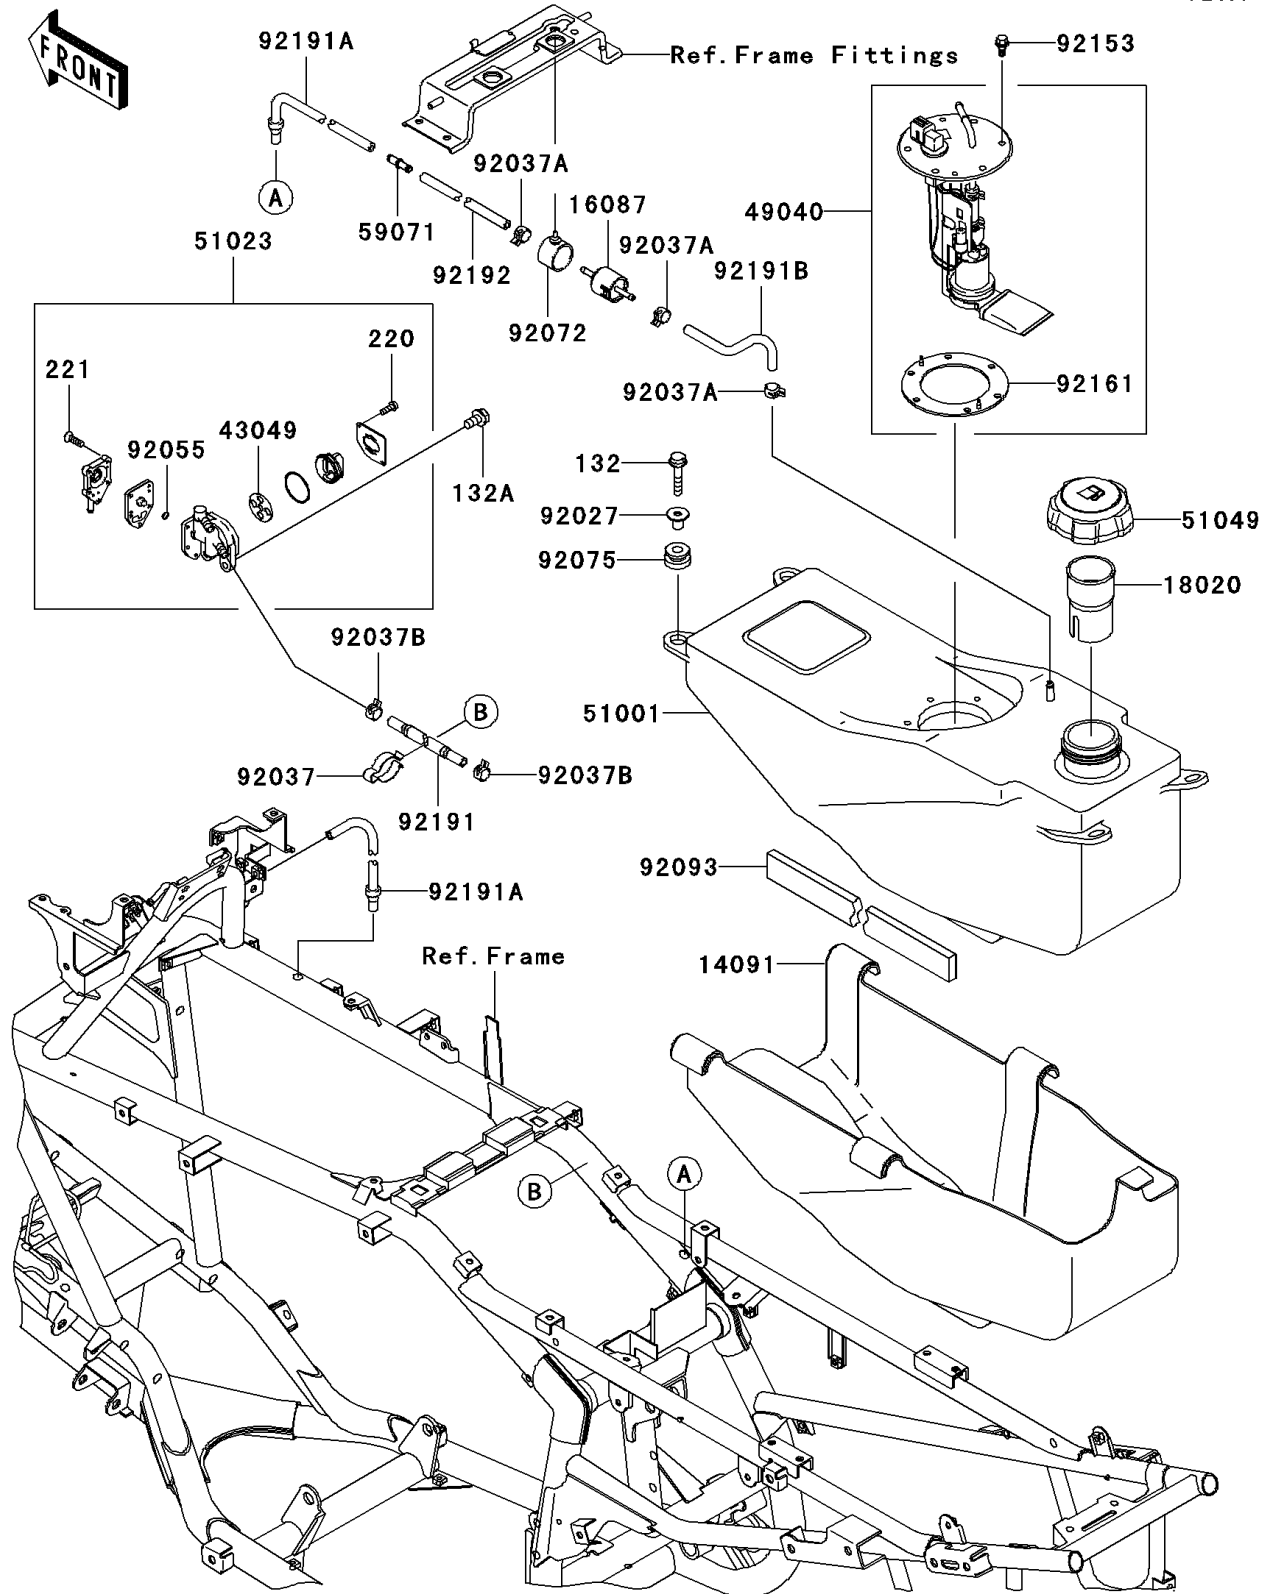

2005 KFX700 PARTS DIAGRAM

Fuel Tank

F2410

2005 KFX700 PARTS LIST

Fuel Tank

ITEM NAME	PART NUMBER	QUANTITY
BOLT-FLANGED-SMALL (Ref # 132)	132G0630	1
BOLT-FLANGED-SMALL (Ref # 132A)	132J0612	1
SCREW-PAN-CROS (Ref # 220)	220B0308	1
SCREW-CSK-CROS,4X14 (Ref # 221)	221B0414	1
COVER,FUEL TANK (Ref # 14091)	14091-1513	1
VALVE-CHECK (Ref # 16087)	16087-1054	1
BAFFLE (Ref # 18020)	18020-1307	1
PACKING (Ref # 43049)	43049-1103	1
PUMP-FUEL (Ref # 49040)	49040-1080	1
TANK-COMP-FUEL (Ref # 51001)	51001-0013	1
TAP-ASSY,FUEL (Ref # 51023)	51023-1406	1
CAP-TANK,FUEL (Ref # 51049)	51049-1128	1
JOINT (Ref # 59071)	59071-3717	1
COLLAR,L=16.1 (Ref # 92027)	92027-1847	1
CLAMP (Ref # 92037)	92037-093	1
CLAMP,TUBE (Ref # 92037A)	92037-1461	1
CLAMP,TUBE (Ref # 92037B)	92037-1505	1
RING-O (Ref # 92055)	92055-1664	1
BAND (Ref # 92072)	92072-1438	1
DAMPER (Ref # 92075)	92075-1787	1
SEAL (Ref # 92093)	92093-0007	1
BOLT,FLANGED,5MM (Ref # 92153)	92153-0361	1
DAMPER,FUEL PUMP (Ref # 92161)	92161-0027	1
TUBE,5.3X10.5X850 (Ref # 92191)	92191-0034	1
TUBE,TANK BREATHER (Ref # 92191A)	92191-1666	1
TUBE,CHECK VALVE-TANK (Ref # 92191B)	92191-1773	1
TUBE,JOINT-CHECK VALVE (Ref # 92192)	92192-0020	1