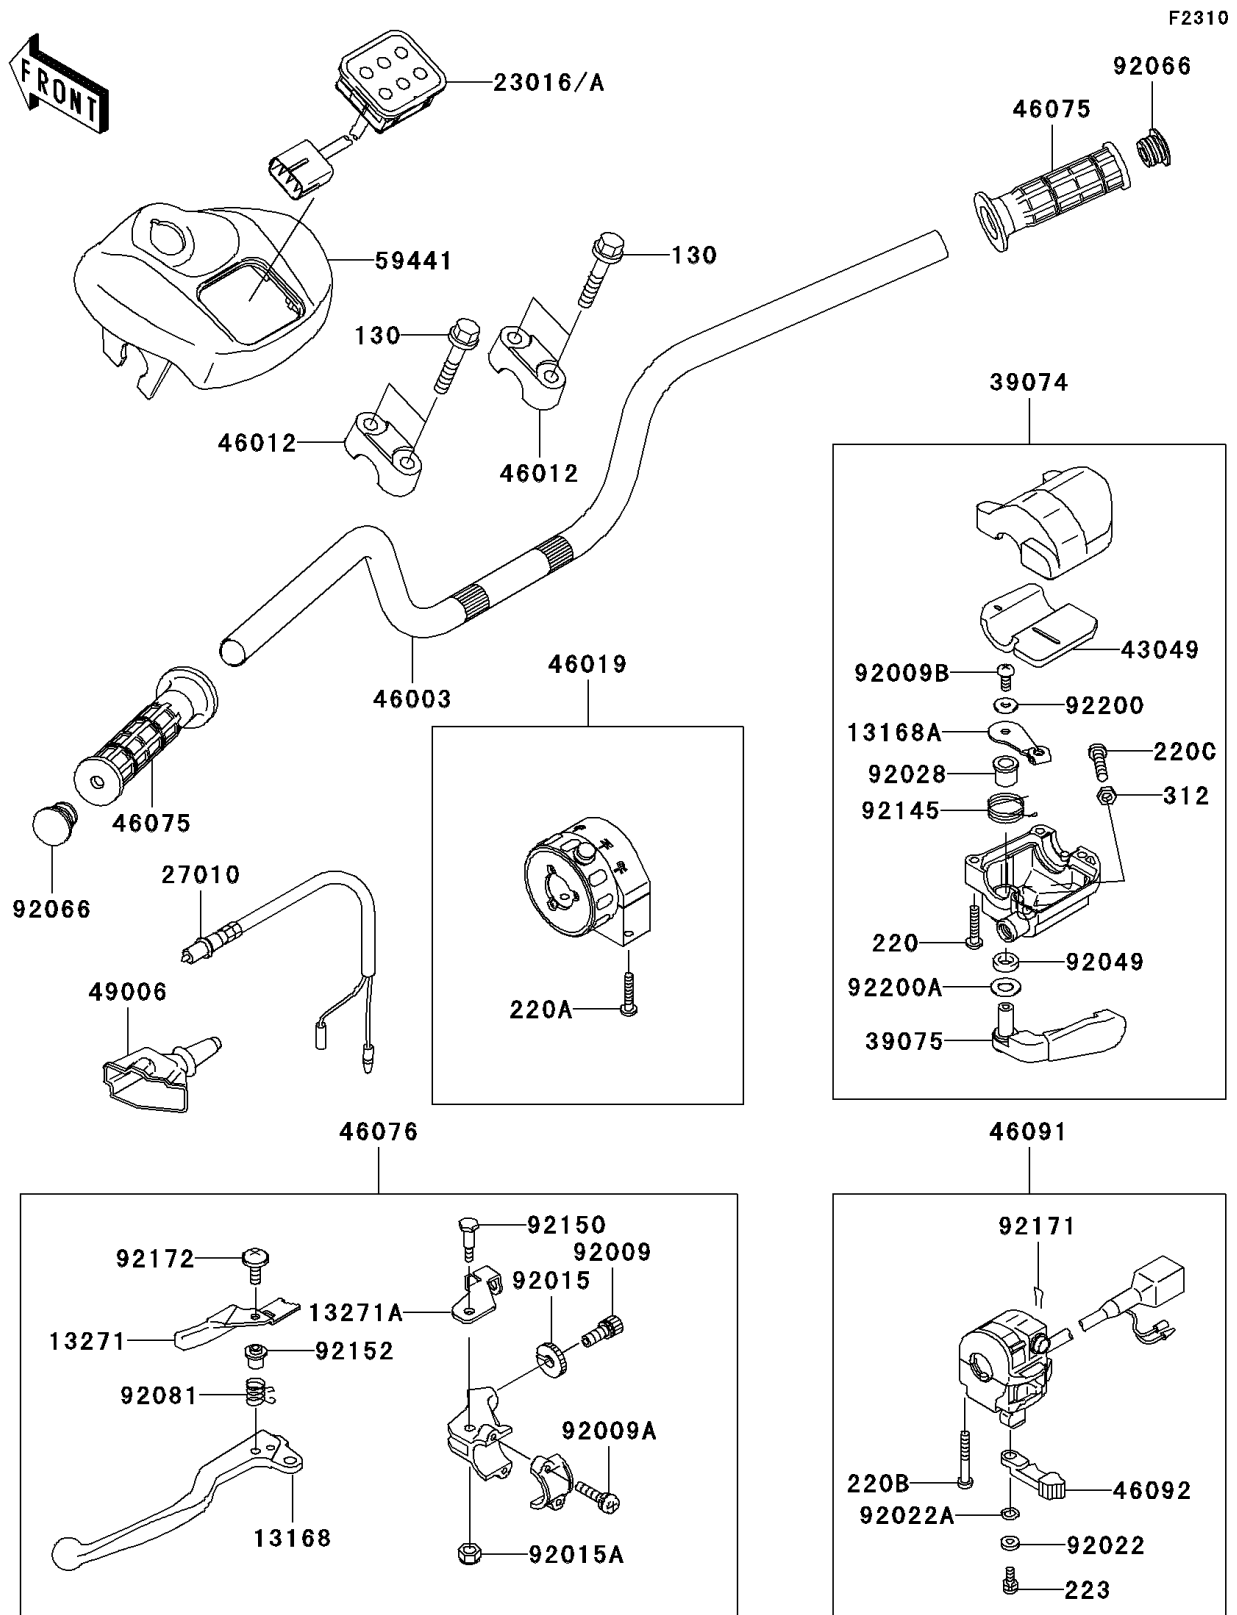

2005 KFX700 PARTS DIAGRAM

Handlebar

2005 KFX700 PARTS LIST

Handlebar

ITEM NAME	PART NUMBER	QUANTITY
LEVER,LH (Ref # 13168)	13168-0002	1
LEVER (Ref # 13168A)	13168-1715	1
PLATE,LEVER LOCK (Ref # 13271)	13271-0011	1
PLATE,LOCK (Ref # 13271A)	13271-1259	1
LAMP-ASSY (Ref # 23016A)	23016-0002	1
SWITCH,BRAKE (Ref # 27010)	27010-1294	1
LEVER-ASSY-THROTTLE (Ref # 39074)	39074-0001	1
LEVER-THROTTLE (Ref # 39075)	39075-1062	1
PACKING (Ref # 43049)	43049-1088	1
HANDLE,G.GRAY (Ref # 46003)	46003-0001-HN	1
HOLDER-HANDLE (Ref # 46012)	46012-1168	1
GRIP-ASSY,SHIFT CONTROL (Ref # 46019)	46019-1122	1
GRIP (Ref # 46075)	46075-1210	1
LEVER-ASSY-GRIP,LH (Ref # 46076)	46076-1258	1
HOUSING-ASSY-CONTROL,LH (Ref # 46091)	46091-1848	1
LEVER-GRIP,CHOKE (Ref # 46092)	46092-1217	1
BOOT (Ref # 49006)	49006-1261	1
COVER-HANDLE,BLACK (Ref # 59441)	59441-1173-6D	1
SCREW,CABLE ADJUST,8MM (Ref # 92009)	92009-1435	1
SCREW,6X20 (Ref # 92009A)	92009-1841	1
SCREW (Ref # 92009B)	92009-1959	1
NUT,CABLE ADJUST LOCK,8MM (Ref # 92015)	92015-1596	1
NUT (Ref # 92015A)	92015-1829	1
WASHER,5MM (Ref # 92022)	92022-1837	1
WASHER,WAVE,5MM (Ref # 92022A)	92022-1838	1
BUSHING (Ref # 92028)	92028-1986	1
SEAL-OIL (Ref # 92049)	92049-1578	1
PLUG (Ref # 92066)	92066-1550	1
SPRING,LOCK RETURN (Ref # 92081)	92081-1358	1

2005 KFX700 PARTS LIST

Handlebar

ITEM NAME	PART NUMBER	QUANTITY
SPRING (Ref # 92145)	92145-1392	1
BOLT (Ref # 92150)	92150-1420	1
COLLAR (Ref # 92152)	92152-1176	1
CLAMP,CLIP (Ref # 92171)	92171-1095	1
SCREW,5X20 (Ref # 92172)	92172-0078	1
WASHER (Ref # 92200)	92200-1558	1
WASHER (Ref # 92200A)	92200-1559	1
BOLT-FLANGED (Ref # 130)	130P0860	1
SCREW-PAN-CROS (Ref # 220)	220C0520	1
SCREW-PAN-CROS (Ref # 220A)	220C0525	1
SCREW-PAN-CROS (Ref # 220B)	220C0535	1
SCREW-PAN-CROS,6X25,BLACK (Ref # 220C)	220C0625	1
SCREW-PAN-WS-CROS (Ref # 223)	223C0512	1
NUT-HEX,6MM,BLACK (Ref # 312)	312C0600	1