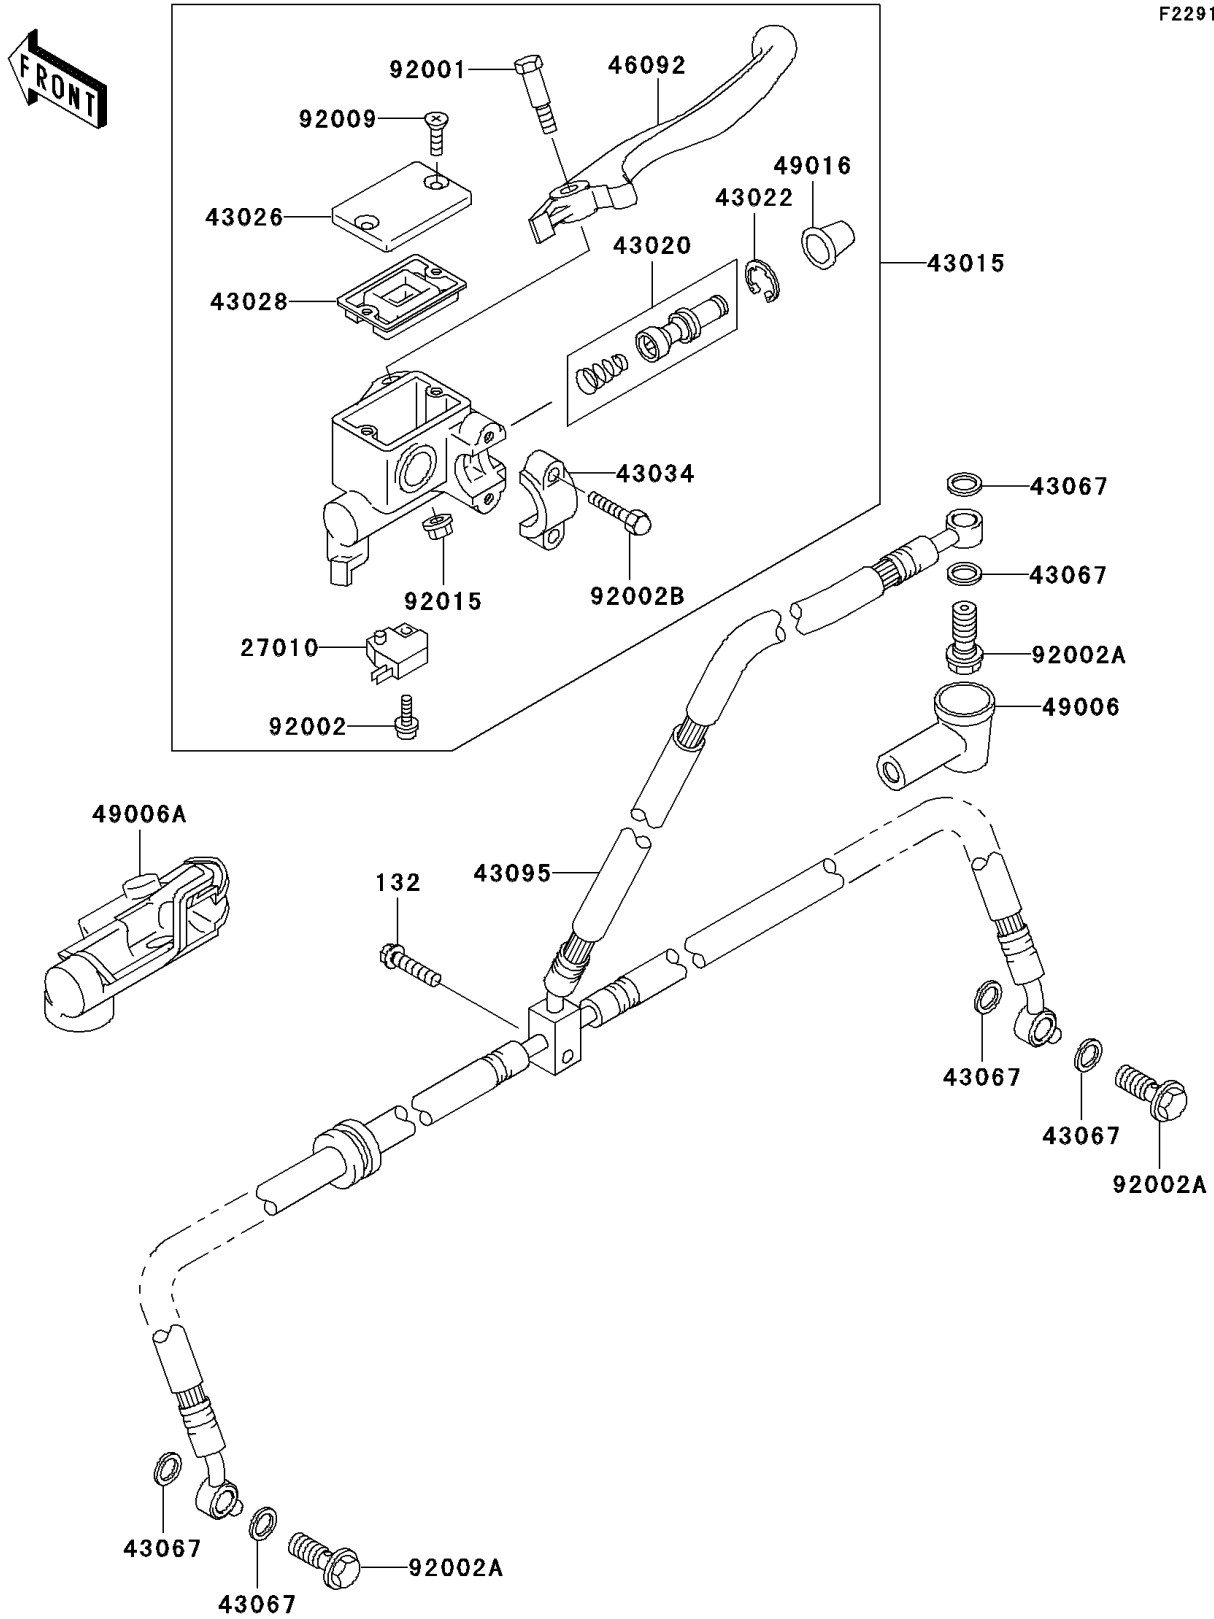

2005 KFX700 PARTS DIAGRAM

Front Master Cylinder

F2291

2005 KFX700 PARTS LIST

Front Master Cylinder

ITEM NAME	PART NUMBER	QUANTITY
BOLT-FLANGED-SMALL (Ref # 132)	132J0625	1
SWITCH,BRAKE (Ref # 27010)	27010-1170	1
CYLINDER-ASSY-MASTER,FR (Ref # 43015)	43015-1646	1
PISTON-COMP-BRAKE,FR (Ref # 43020)	43020-1056	1
STOPPER-BRAKE,PISTON (Ref # 43022)	43022-1010	1
CAP-BRAKE (Ref # 43026)	43026-1074	1
DIAPHRAGM (Ref # 43028)	43028-1061	1
HOLDER-BRAKE,MASTER CYLINDER (Ref # 43034)	43034-1016	1
WASHER,10.5X15X1.5 (Ref # 43067)	43067-001	1
HOSE-BRAKE,FR (Ref # 43095)	43095-0030	1
LEVER-GRIP,FRONT BRAKE (Ref # 46092)	46092-1208	1
BOOT,DUST (Ref # 49006)	49006-1040	1
BOOT,RH (Ref # 49006A)	49006-1338	1
COVER-SEAL,MASTER CYLINDER (Ref # 49016)	49016-1044	1
BOLT,FRONT BRAKE LEVER (Ref # 92001)	92001-1728	1
BOLT,SCREW,4X12 (Ref # 92002)	92002-1323	1
BOLT,OIL,L=23 (Ref # 92002A)	92002-1888	1
BOLT (Ref # 92002B)	92002-1894	1
SCREW,4MM (Ref # 92009)	92009-1458	1
NUT,FLANGED,6MM,BLACK (Ref # 92015)	92015-1233	1