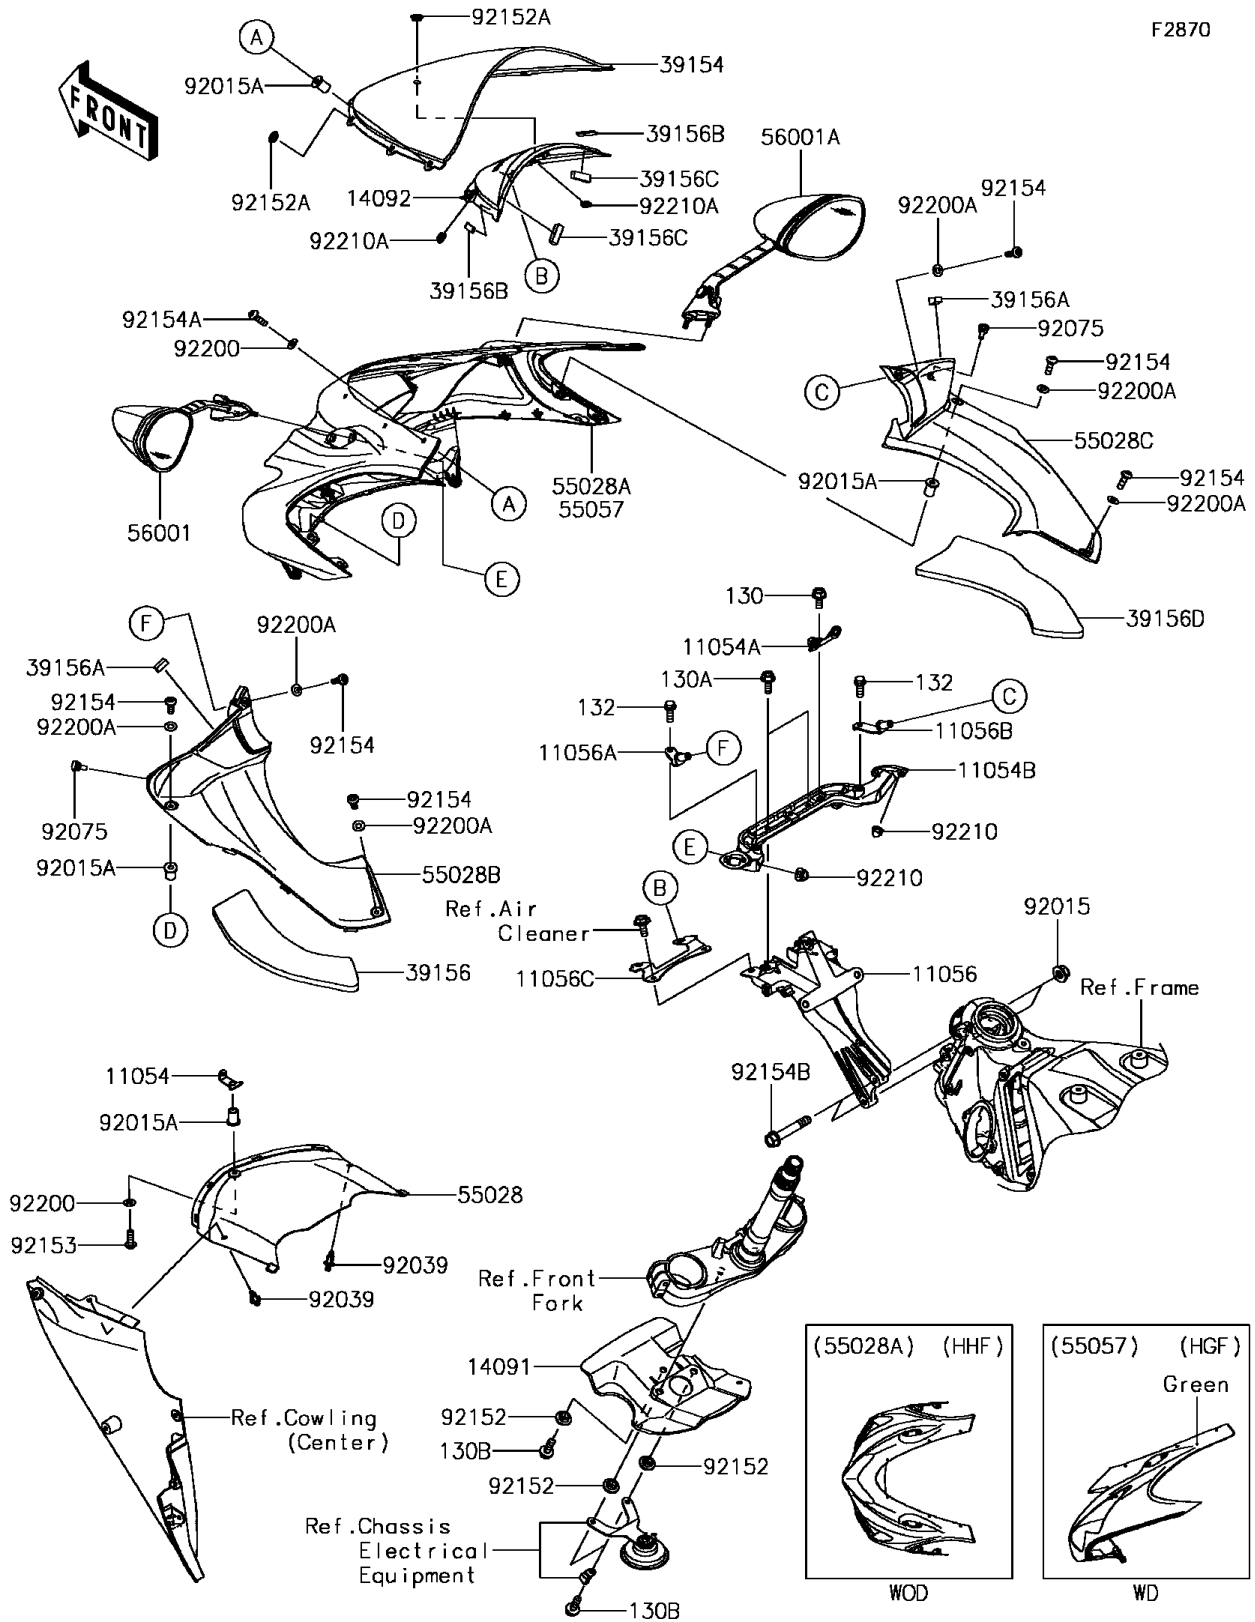

## 2016 Ninja ZX-14R ABS PARTS DIAGRAM

Cowling(Upper)

F2870

## 2016 Ninja ZX-14R ABS PARTS LIST

Cowling(Upper)

ITEM NAME	PART NUMBER	QUANTITY
BRACKET,UPP COWLING (Ref # 11054)	11054-0180	1
BRACKET,DOWN SENSOR (Ref # 11054A)	11054-0239	1
BRACKET,MIRROR (Ref # 11054B)	11054-1307	1
BRACKET,METER (Ref # 11056)	11056-1544	1
BRACKET,INNER COWLING,LH (Ref # 11056A)	11056-2211	1
BRACKET,INNER COWLING,RH (Ref # 11056B)	11056-2212	1
BRACKET (Ref # 11056C)	11056-2273	1
BOLT-FLANGED,6X14 (Ref # 130)	130BA0614	1
BOLT-FLANGED,6X16 (Ref # 130A)	130BA0616	1
BOLT-FLANGED,6X18 (Ref # 130B)	130BA0618	1
BOLT-FLANGED-SMALL,6X16 (Ref # 132)	132BA0616	1
COVER,RADIATOR (Ref # 14091)	14091-0624	1
COVER,METER,F.BLACK (Ref # 14092)	14092-0985-6Z	1
WINDSHIELD (Ref # 39154)	39154-0014	1
PAD,INNER COWLING,LH (Ref # 39156)	39156-0777	1
PAD (Ref # 39156A)	39156-0876	1
PAD,8X30X3 (Ref # 39156B)	39156-0930	1
PAD,8X30X10 (Ref # 39156C)	39156-0931	1
PAD,INNER COWLING,RH (Ref # 39156D)	39156-1998	1
COWLING,FR,CNT (Ref # 55028)	55028-0095	1
COWLING,INNER,LH,F.BLACK (Ref # 55028B)	55028-0622-6Z	1
COWLING,INNER,RH,F.BLACK (Ref # 55028C)	55028-0623-6Z	1
COWLING,UPP,G.B.GREEN (Ref # 55057)	55057-5073-40R	1
MIRROR-ASSY,LH (Ref # 56001)	56001-0233	1
MIRROR-ASSY,RH (Ref # 56001A)	56001-0234	1
NUT,8MM (Ref # 92015)	92015-1432	1
NUT,WELL,5MM (Ref # 92015A)	92015-1757	1
RIVET (Ref # 92039)	92039-0023	1
DAMPER,6X10X15 (Ref # 92075)	92075-1808	1

## 2016 Ninja ZX-14R ABS PARTS LIST

Cowling(Upper)

ITEM NAME	PART NUMBER	QUANTITY
COLLAR,6.5X10X5.6 (Ref # 92152)	92152-0445	1
COLLAR,5.2X9.9X3.7 (Ref # 92152A)	92152-1690	1
BOLT,SOCKET,5X16 (Ref # 92153)	92153-1244	1
BOLT,SOCKET,5X16 (Ref # 92154)	92154-0026	1
BOLT,SOCKET,5X16 (Ref # 92154A)	92154-0209	1
BOLT,FLANGED,8X48 (Ref # 92154B)	92154-1296	1
WASHER,NYLONE,5.3X11.5X0.5 (Ref # 92200)	92200-0006	1
WASHER,NYLON,5.3X11.5X0.5 (Ref # 92200A)	92200-1480	1
NUT,CAP,6MM (Ref # 92210)	92210-0322	1
NUT (Ref # 92210A)	92210-0571	1