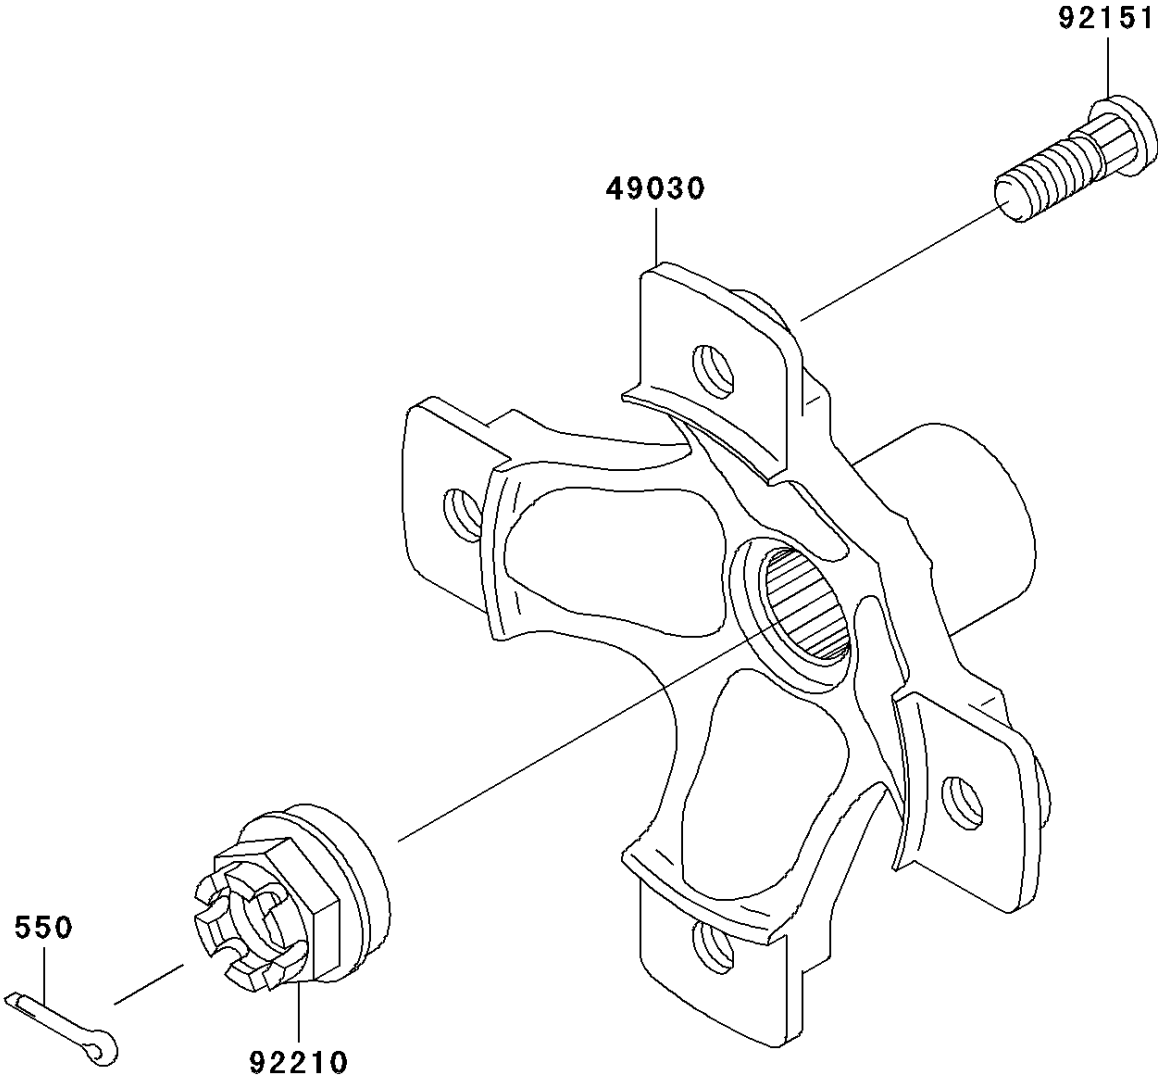

2005 KFX700 PARTS DIAGRAM

Rear Hub

F2240

2005 KFX700 PARTS LIST

Rear Hub

ITEM NAME	PART NUMBER	QUANTITY
PIN-COTTER,4.0X25 (Ref # 550)	550D4025	1
HUB,RR (Ref # 49030)	49030-1140	1
BOLT,10X29.5 (Ref # 92151)	92151-1392	1
NUT,CASTLE,20MM (Ref # 92210)	92210-1381	1