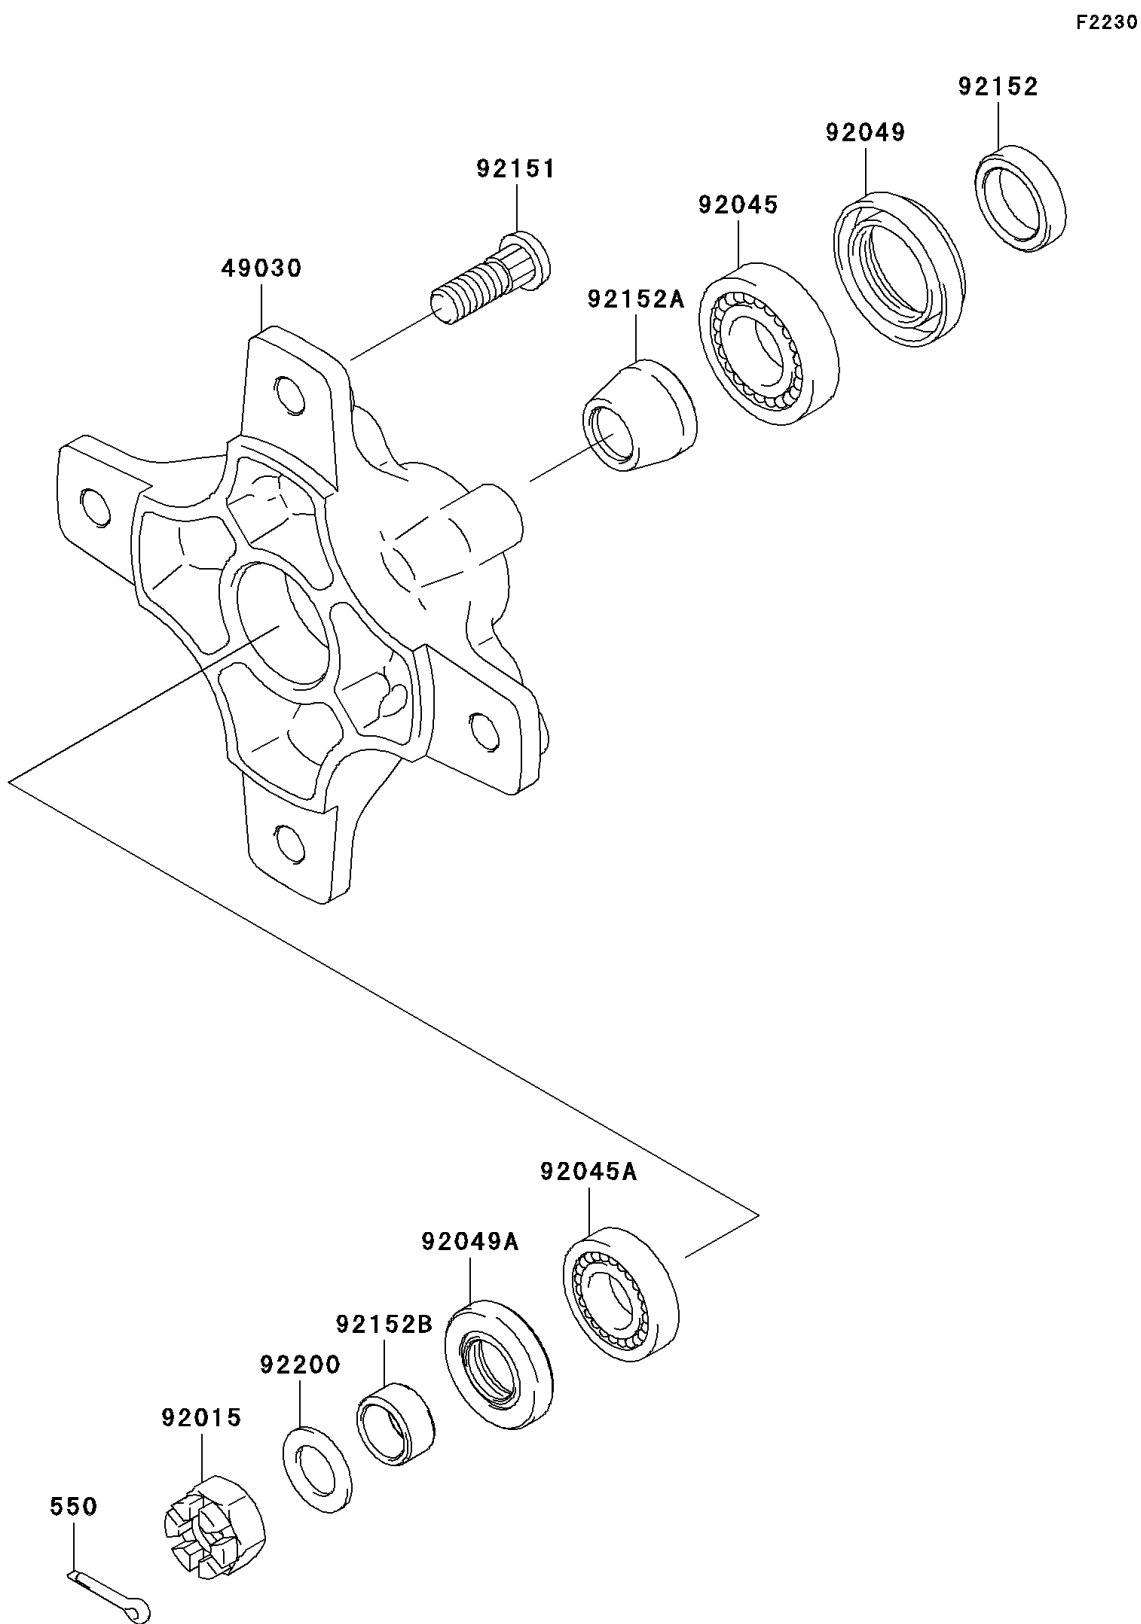

2005 KFX700 PARTS DIAGRAM

Front Hub

2005 KFX700 PARTS LIST

Front Hub

ITEM NAME	PART NUMBER	QUANTITY
PIN-COTTER,3.0X30 (Ref # 550)	550D3030	1
HUB,FR (Ref # 49030)	49030-1142	1
NUT,CASTLE,14MM (Ref # 92015)	92015-1765	1
BEARING-BALL,60042RD (Ref # 92045)	92045-3705	1
BEARING-BALL,62022RD (Ref # 92045A)	92045-3721	1
SEAL-OIL,MT028N1 (Ref # 92049)	92049-1612	1
SEAL-OIL,MHSA20X35X7 (Ref # 92049A)	92049-1613	1
BOLT,10X29.5 (Ref # 92151)	92151-1392	1
COLLAR,21.2X28X7 (Ref # 92152)	92152-1461	1
COLLAR (Ref # 92152A)	92152-1462	1
COLLAR,15.2X20X10 (Ref # 92152B)	92152-1463	1
WASHER,14.5X24X1.6 (Ref # 92200)	92200-1171	1