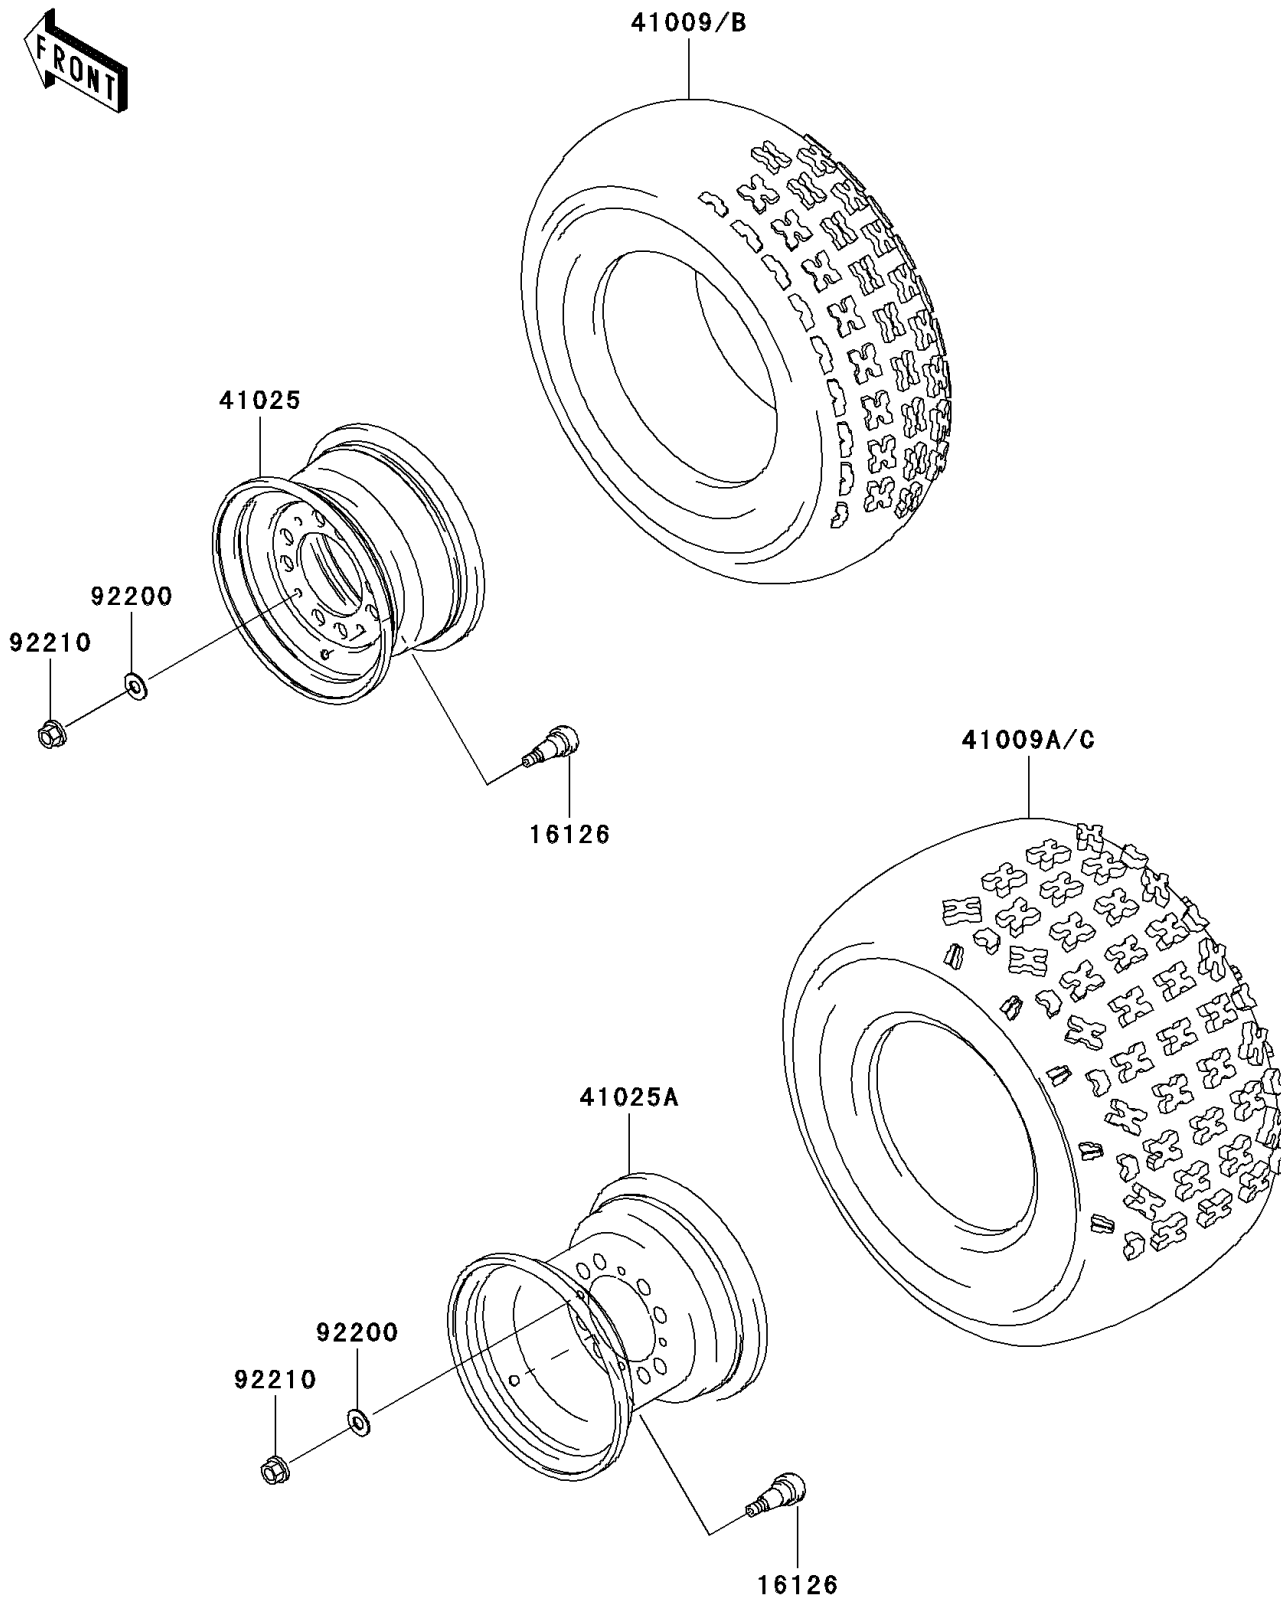

2005 KFX700 PARTS DIAGRAM

Wheels/Tires

F2210

2005 KFX700 PARTS LIST

Wheels/Tires

ITEM NAME	PART NUMBER	QUANTITY
VALVE (Ref # 16126)	16126-4001	1
TIRE,FR,AT22X7-10 (Ref # 41009B)	41009-0033	1
TIRE,RR,AT22X11-10 (Ref # 41009C)	41009-0034	1
RIM,FR,10X5.5AT (Ref # 41025)	41025-0002	1
RIM,RR,10X8.5AT (Ref # 41025A)	41025-0003	1
WASHER,10.5X25X1.6 (Ref # 92200)	92200-1595	1
NUT,FLANGED,10MM (Ref # 92210)	92210-1325	1