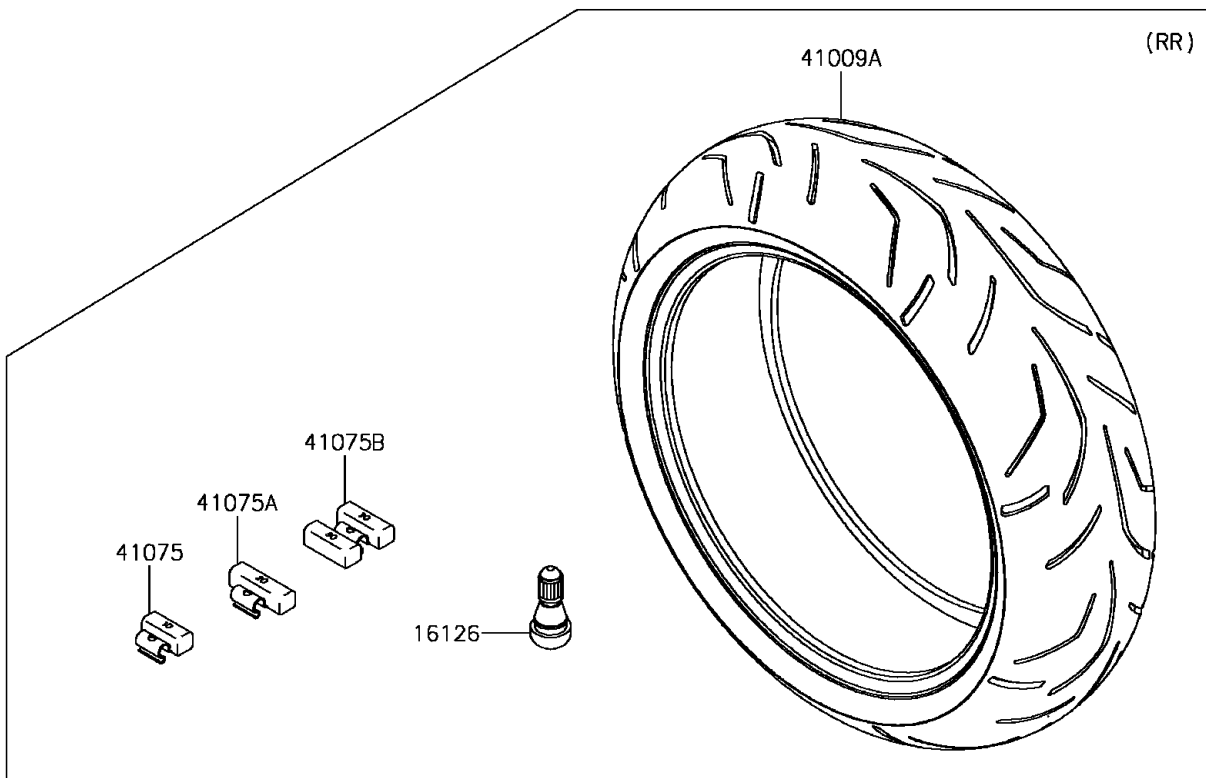

## 2016 Ninja ZX-14R ABS PARTS DIAGRAM

Tires

F2210

## 2016 Ninja ZX-14R ABS PARTS LIST

Tires

ITEM NAME	PART NUMBER	QUANTITY
VALVE,TIRE (Ref # 16126)	16126-1140	1
TIRE,FR,120/70ZR17(58W),S20F (Ref # 41009)	41009-0523	1
TIRE,RR,190/50ZR17(73W),S20R (Ref # 41009A)	41009-0524	1
BALANCER-WHEEL,10G,SILVER (Ref # 41075)	41075-0007	1
BALANCER-WHEEL,20G,SILVER (Ref # 41075A)	41075-0008	1
BALANCER-WHEEL,30G,SILVER (Ref # 41075B)	41075-0017	1