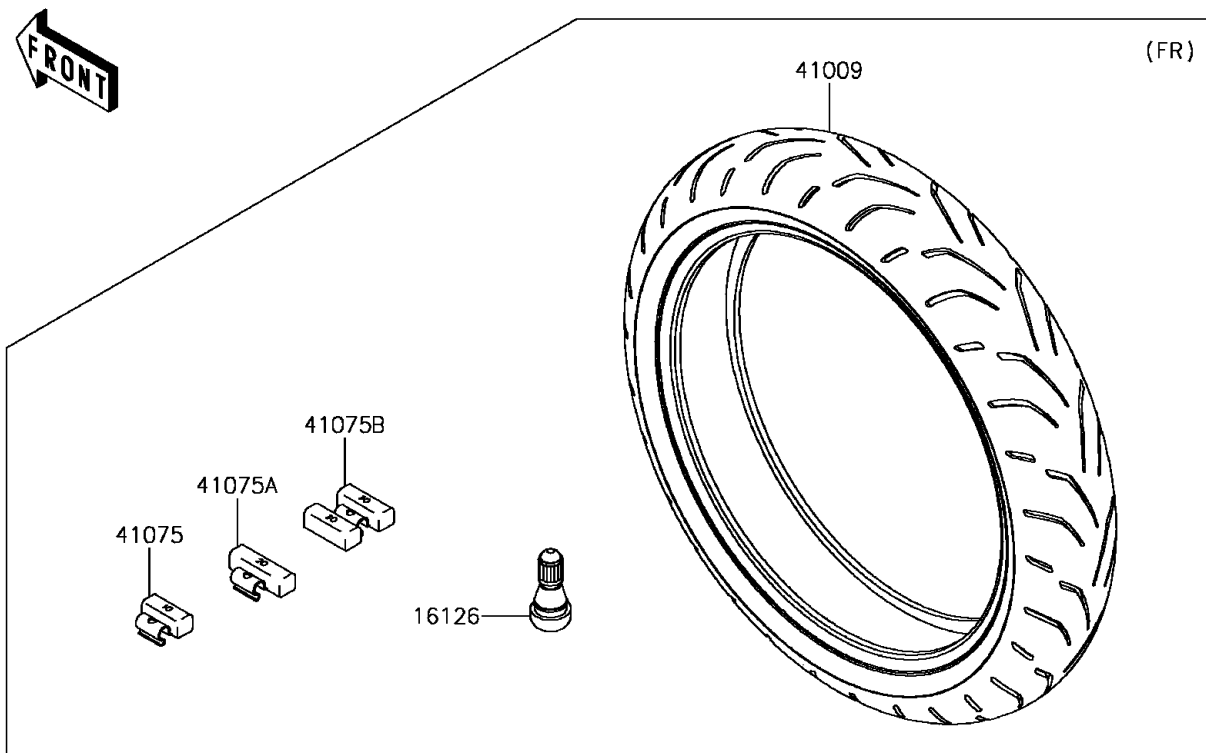

## 2016 Ninja ZX-14R ABS PARTS DIAGRAM

Tires

F2210

## 2016 Ninja ZX-14R ABS PARTS LIST

Tires

ITEM NAME	PART NUMBER	QUANTITY
VALVE,TIRE (Ref # 16126)	16126-1140	1
TIRE,FR,120/70ZR17(58W),S20F (Ref # 41009)	41009-0523	1
TIRE,RR,190/50ZR17(73W),S20R (Ref # 41009A)	41009-0524	1
BALANCER-WHEEL,10G,SILVER (Ref # 41075)	41075-0007	1
BALANCER-WHEEL,20G,SILVER (Ref # 41075A)	41075-0008	1
BALANCER-WHEEL,30G,SILVER (Ref # 41075B)	41075-0017	1