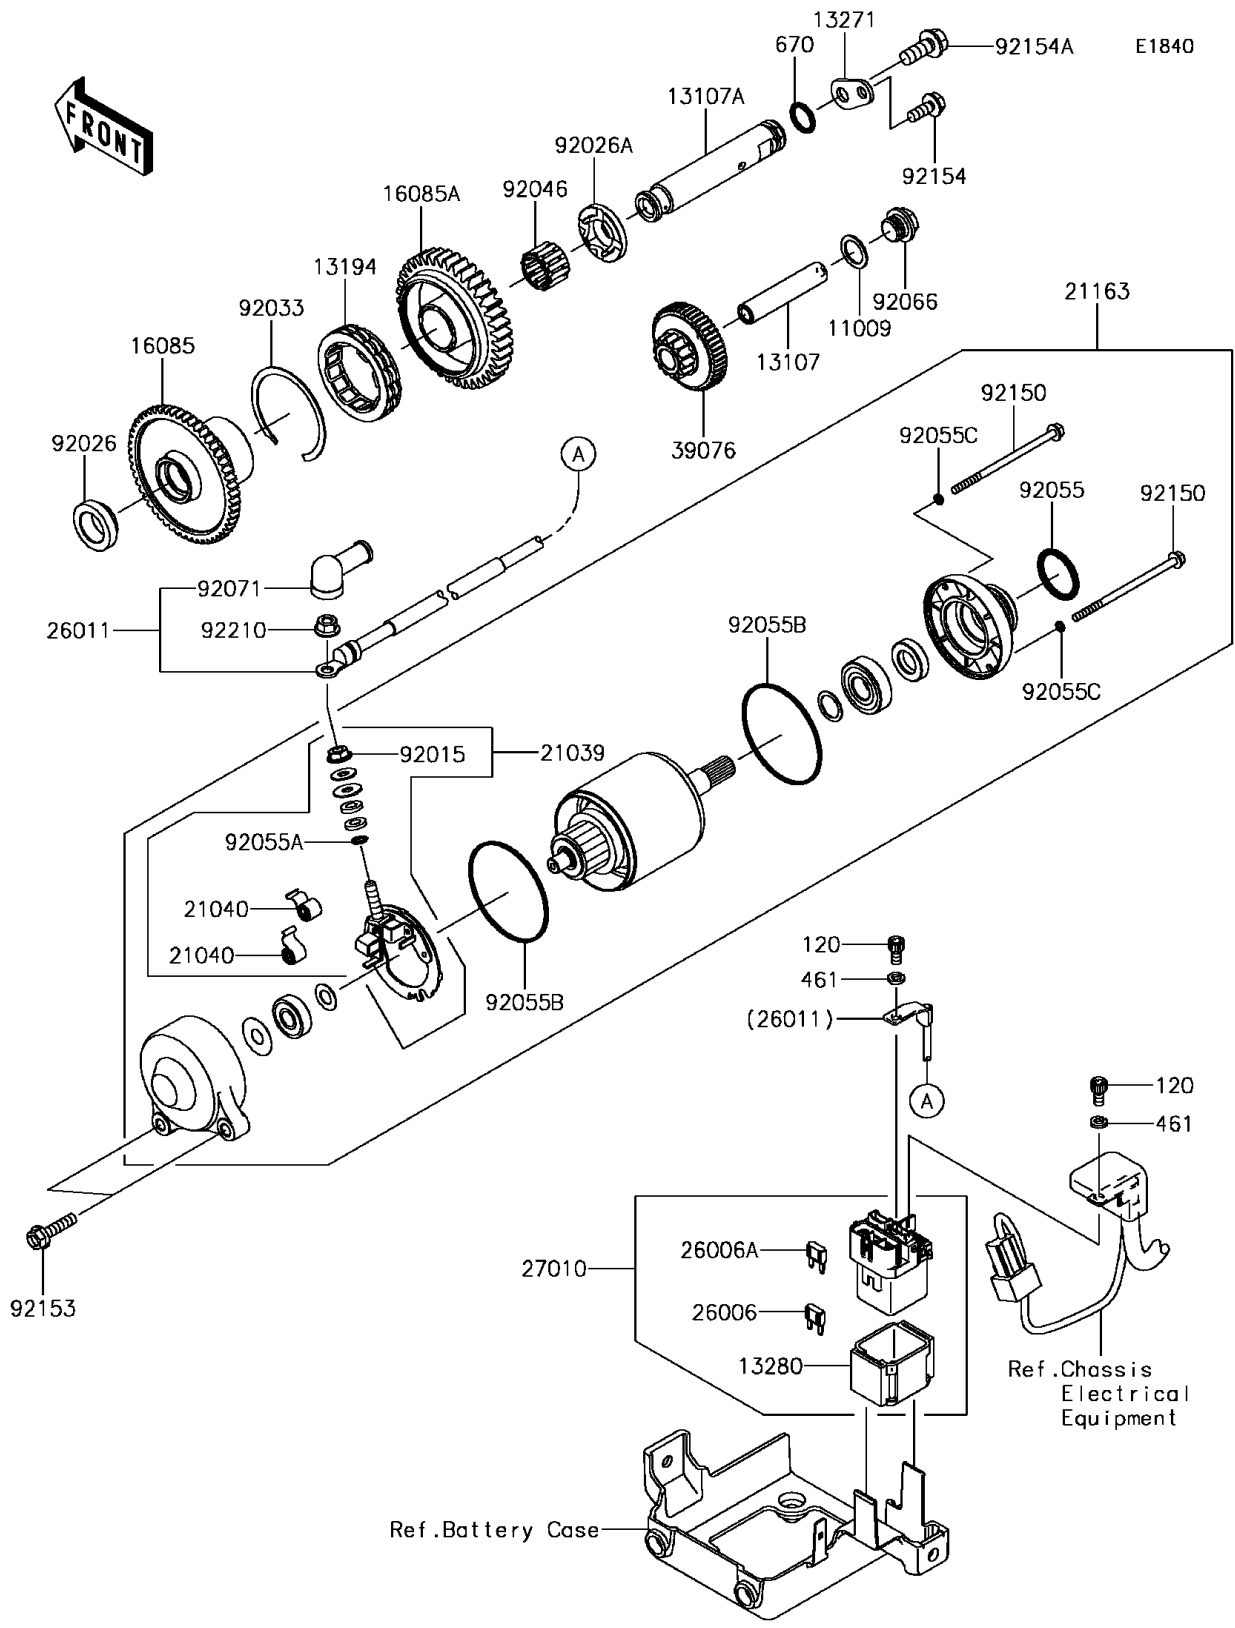

2017 Ninja ZX-14R ABS PARTS DIAGRAM

Starter Motor

2017 Ninja ZX-14R ABS PARTS LIST

Starter Motor

ITEM NAME	PART NUMBER	QUANTITY
GASKET,14.3X20X1 (Ref # 11009)	11009-1238	1
BOLT-SOCKET,5X10 (Ref # 120)	120CA0510	2
SHAFT (Ref # 13107)	13107-0136	1
SHAFT (Ref # 13107A)	13107-0740	1
CLUTCH-ONEWAY (Ref # 13194)	13194-3704	1
PLATE (Ref # 13271)	13271-0845	1
HOLDER,MAGNETIC SWITCH (Ref # 13280)	13280-0814	1
GEAR (Ref # 16085)	16085-0113	1
GEAR,39T (Ref # 16085A)	16085-0596	1
BRUSH (Ref # 21039)	21039-1066	1
SPRING-BRUSH (Ref # 21040)	21040-1057	2
STARTER-ELECTRIC (Ref # 21163)	21163-0053	1
FUSE,MINI BLADE,15A,BLUE (Ref # 26006)	26006-0001	1
FUSE,MINI BLADE,30A,GREEN (Ref # 26006A)	26006-1080	1
WIRE-LEAD (Ref # 26011)	26011-0122	1
SWITCH (Ref # 27010)	27010-0770	1
LIMITER (Ref # 39076)	39076-0556	1
WASHER-SPRING,5MM (Ref # 461)	461DA0500	2
O RING,14MM (Ref # 670)	670D2014	1
NUT,STARTER MOTOR (Ref # 92015)	92015-1476	1
SPACER,LH (Ref # 92026)	92026-0137	1
SPACER,RH (Ref # 92026A)	92026-0732	1
RING-SNAP (Ref # 92033)	92033-3731	1
BEARING-NEEDLE,18X24X17 (Ref # 92046)	92046-0608	1
RING-O (Ref # 92055)	92055-1276	1
RING-O,4.5X2.0 (Ref # 92055A)	92055-1370	1
RING-O (Ref # 92055B)	92055-1550	2
RING-O (Ref # 92055C)	92055-1551	2
PLUG,14X8 (Ref # 92066)	92066-0837	1

2017 Ninja ZX-14R ABS PARTS LIST

Starter Motor

ITEM NAME	PART NUMBER	QUANTITY
GROMMET (Ref # 92071)	92071-0024	1
BOLT,FLANGED,4X80 (Ref # 92150)	92150-1969	2
BOLT,FLANGED,6X25 (Ref # 92153)	92153-1592	2
BOLT,FLANGED,6X16 (Ref # 92154)	92154-1851	1
BOLT,FLANGED,8X20 (Ref # 92154A)	92154-1852	1
NUT,6MM (Ref # 92210)	92210-0188	1