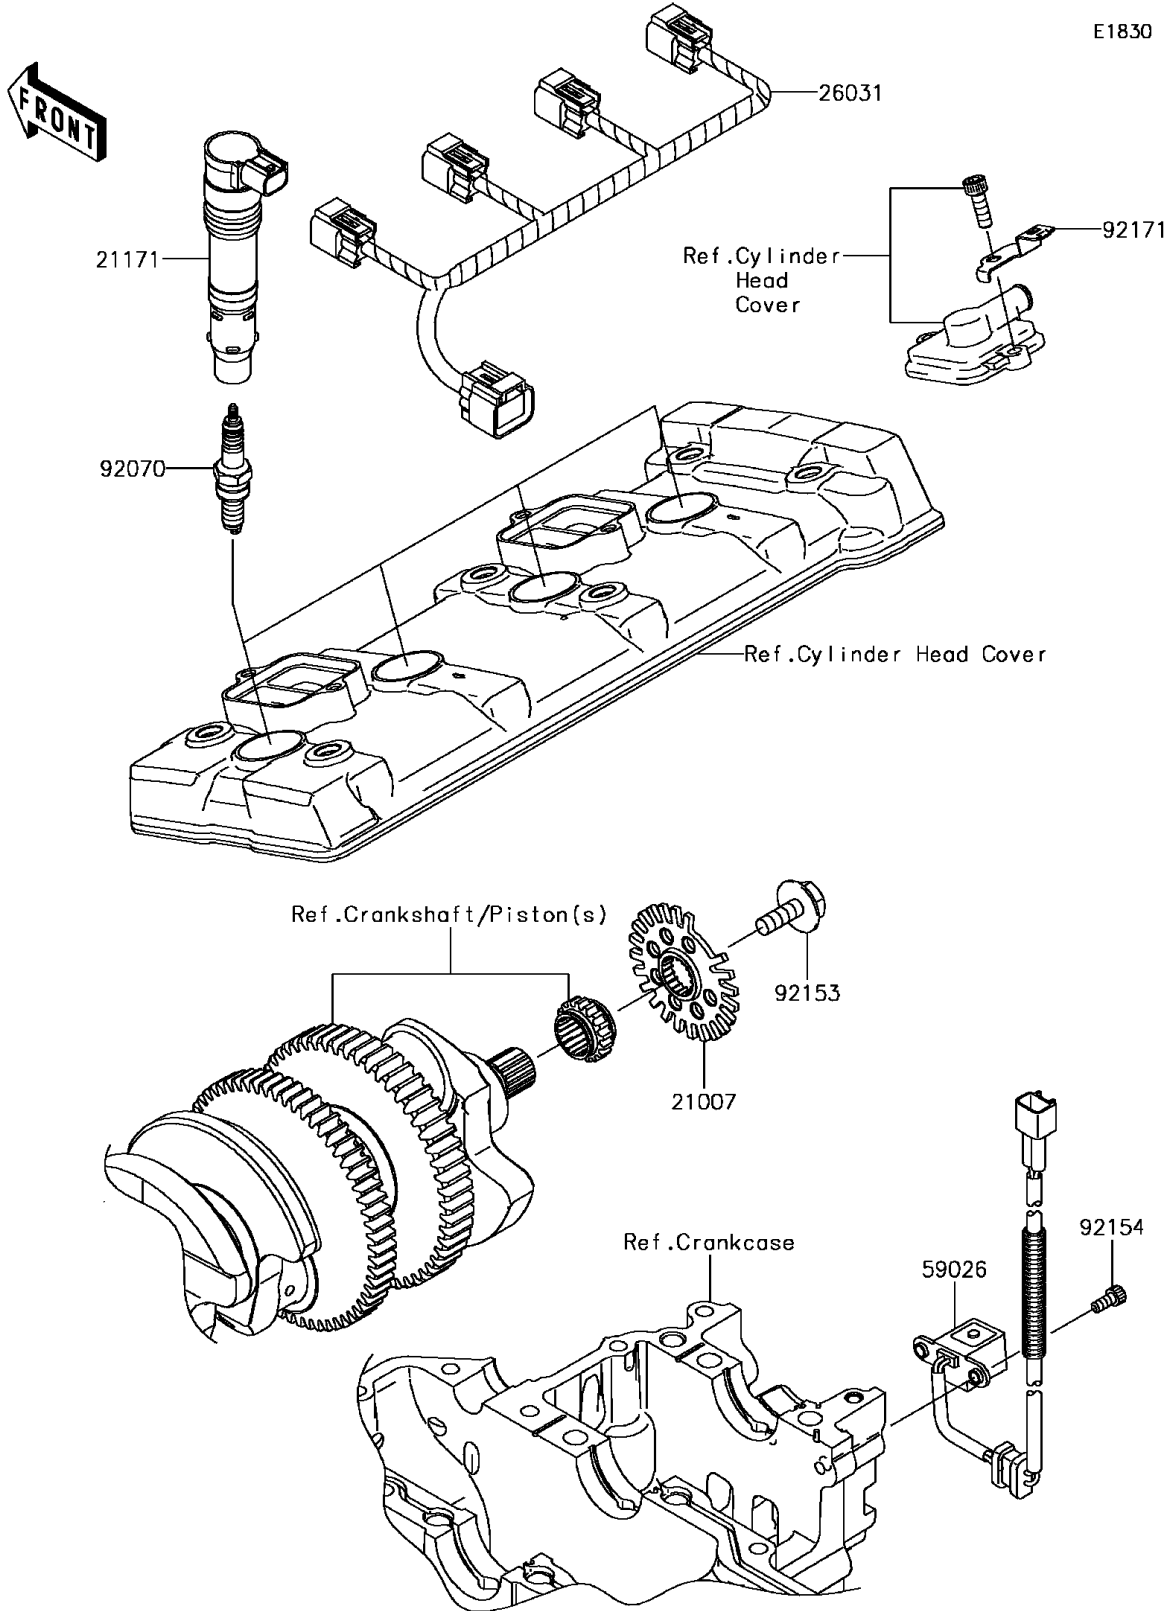

2017 Ninja ZX-14R ABS PARTS DIAGRAM

Ignition System

2017 Ninja ZX-14R ABS PARTS LIST

Ignition System

ITEM NAME	PART NUMBER	QUANTITY
ROTOR (Ref # 21007)	21007-0066	1
COIL-ASSY-IGNITION (Ref # 21171)	21171-0005	4
HARNESS (Ref # 26031)	26031-0360	1
COIL-PULSING (Ref # 59026)	59026-0028	1
PLUG-SPARK,CR9EIA(NGK) (Ref # 92070)	92070-0014	4
BOLT,FLANGED,8X23 (Ref # 92153)	92153-0549	1
BOLT,SOCKET,5X12 (Ref # 92154)	92154-1853	2
CLAMP (Ref # 92171)	92171-0524	1