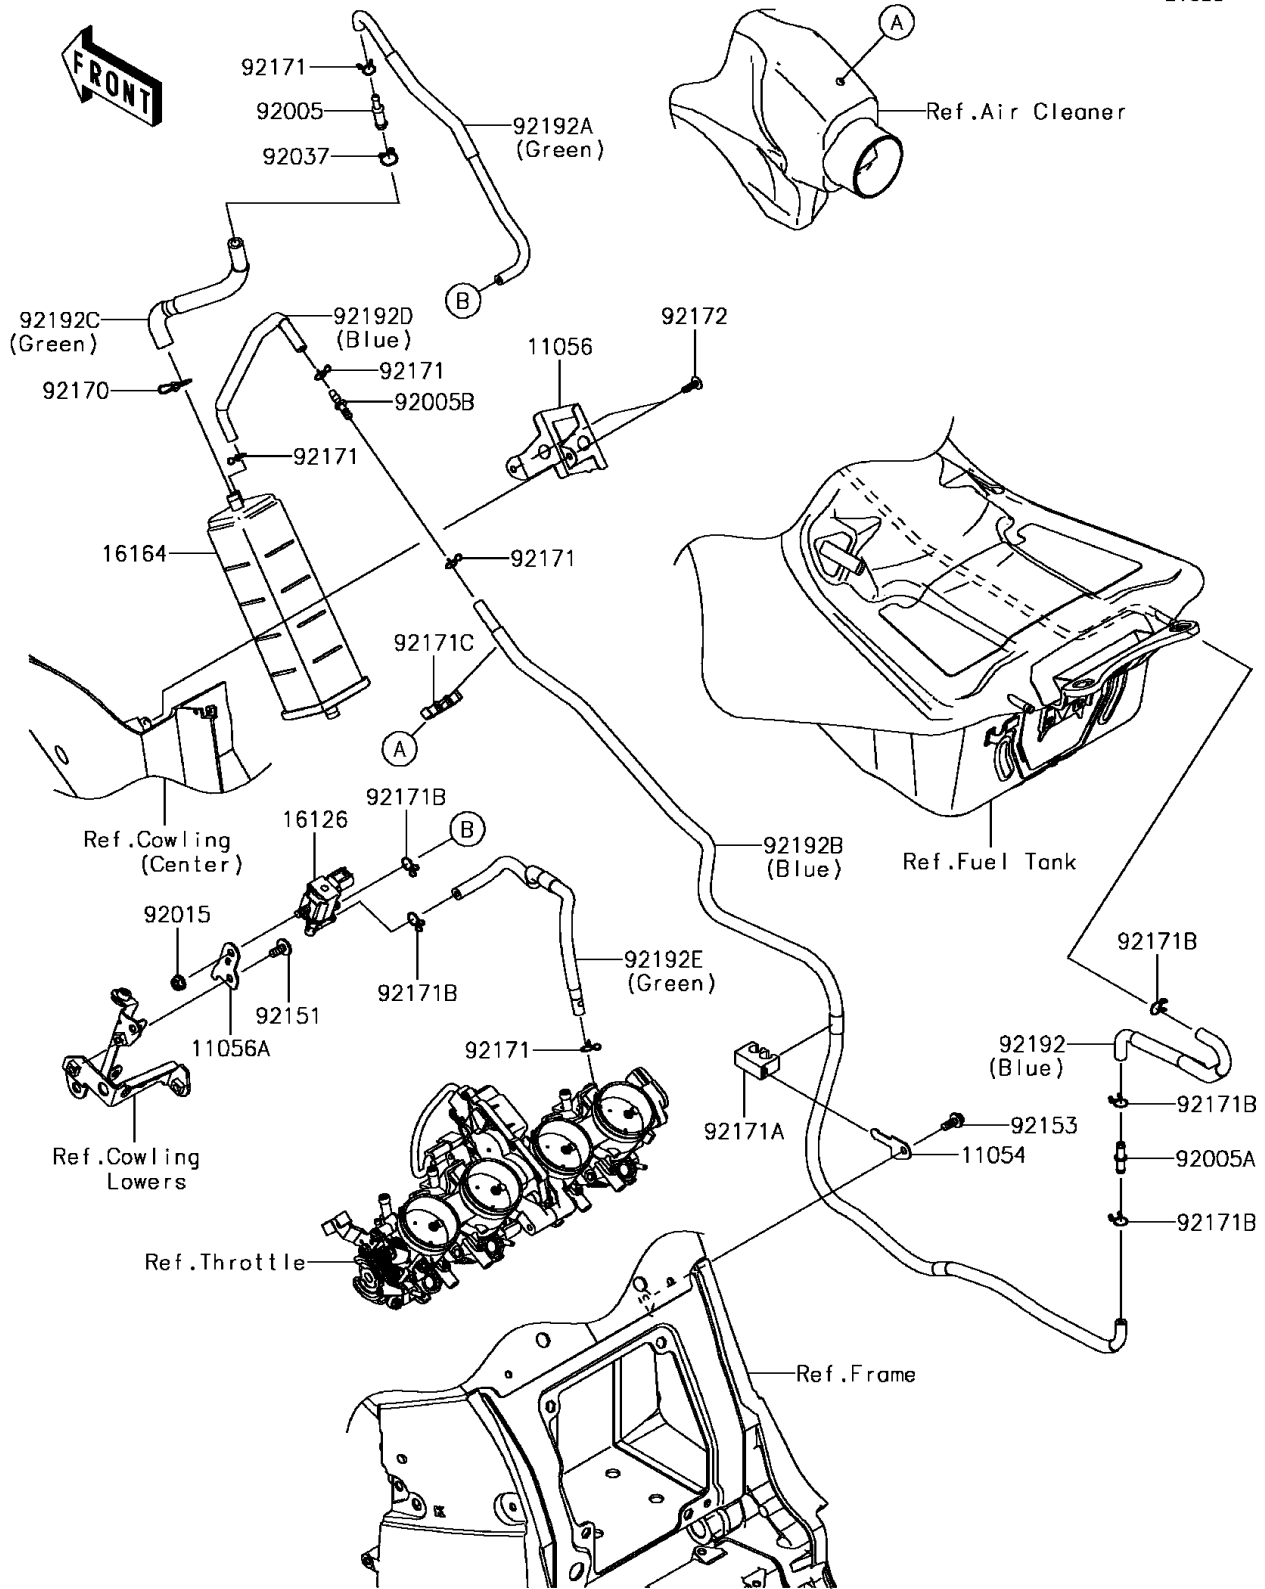

2017 Ninja ZX-14R ABS PARTS DIAGRAM

Fuel Evaporative System(CA)

E1650

2017 Ninja ZX-14R ABS PARTS LIST

Fuel Evaporative System(CA)

ITEM NAME	PART NUMBER	QUANTITY
BRACKET (Ref # 11054)	11054-0464	1
BRACKET,CANISTER (Ref # 11056)	11056-1176	1
BRACKET,SOLENOID VALVE (Ref # 11056A)	11056-1739	1
VALVE,SOLENOID (Ref # 16126)	16126-0705	1
CANISTER (Ref # 16164)	16164-0009	1
FITTING (Ref # 92005)	92005-0032	1
FITTING (Ref # 92005A)	92005-0721	1
FITTING (Ref # 92005B)	92005-1206	1
NUT,FLANGED,6MM (Ref # 92015)	92015-1367	1
CLAMP,12.5MM (Ref # 92037)	92037-1271	1
BOLT,SOCKET,6X14 (Ref # 92151)	92151-1654	1
BOLT,FLANGED,6X14 (Ref # 92153)	92153-1571	1
CLAMP (Ref # 92170)	92170-1695	1
CLAMP (Ref # 92171)	92171-0576	5
CLAMP (Ref # 92171A)	92171-0693	1
CLAMP (Ref # 92171B)	92171-0718	5
CLAMP (Ref # 92171C)	92171-1213	1
SCREW,TAPPING,5X16 (Ref # 92172)	92172-0175	2
TUBE,TANK-CANISTER,BLUE (Ref # 92192)	92192-0512	1
TUBE,5X9.7X331,GREEN (Ref # 92192A)	92192-1056	1
TUBE,4X9.2X1105,BLUE (Ref # 92192B)	92192-1058	1
TUBE,CANISTER-VALVE,GREEN (Ref # 92192C)	92192-1152	1
TUBE,4X9.2X240,BLUE (Ref # 92192D)	92192-1153	1
TUBE,VALVE-THROTTLE,GREEN (Ref # 92192E)	92192-1166	1