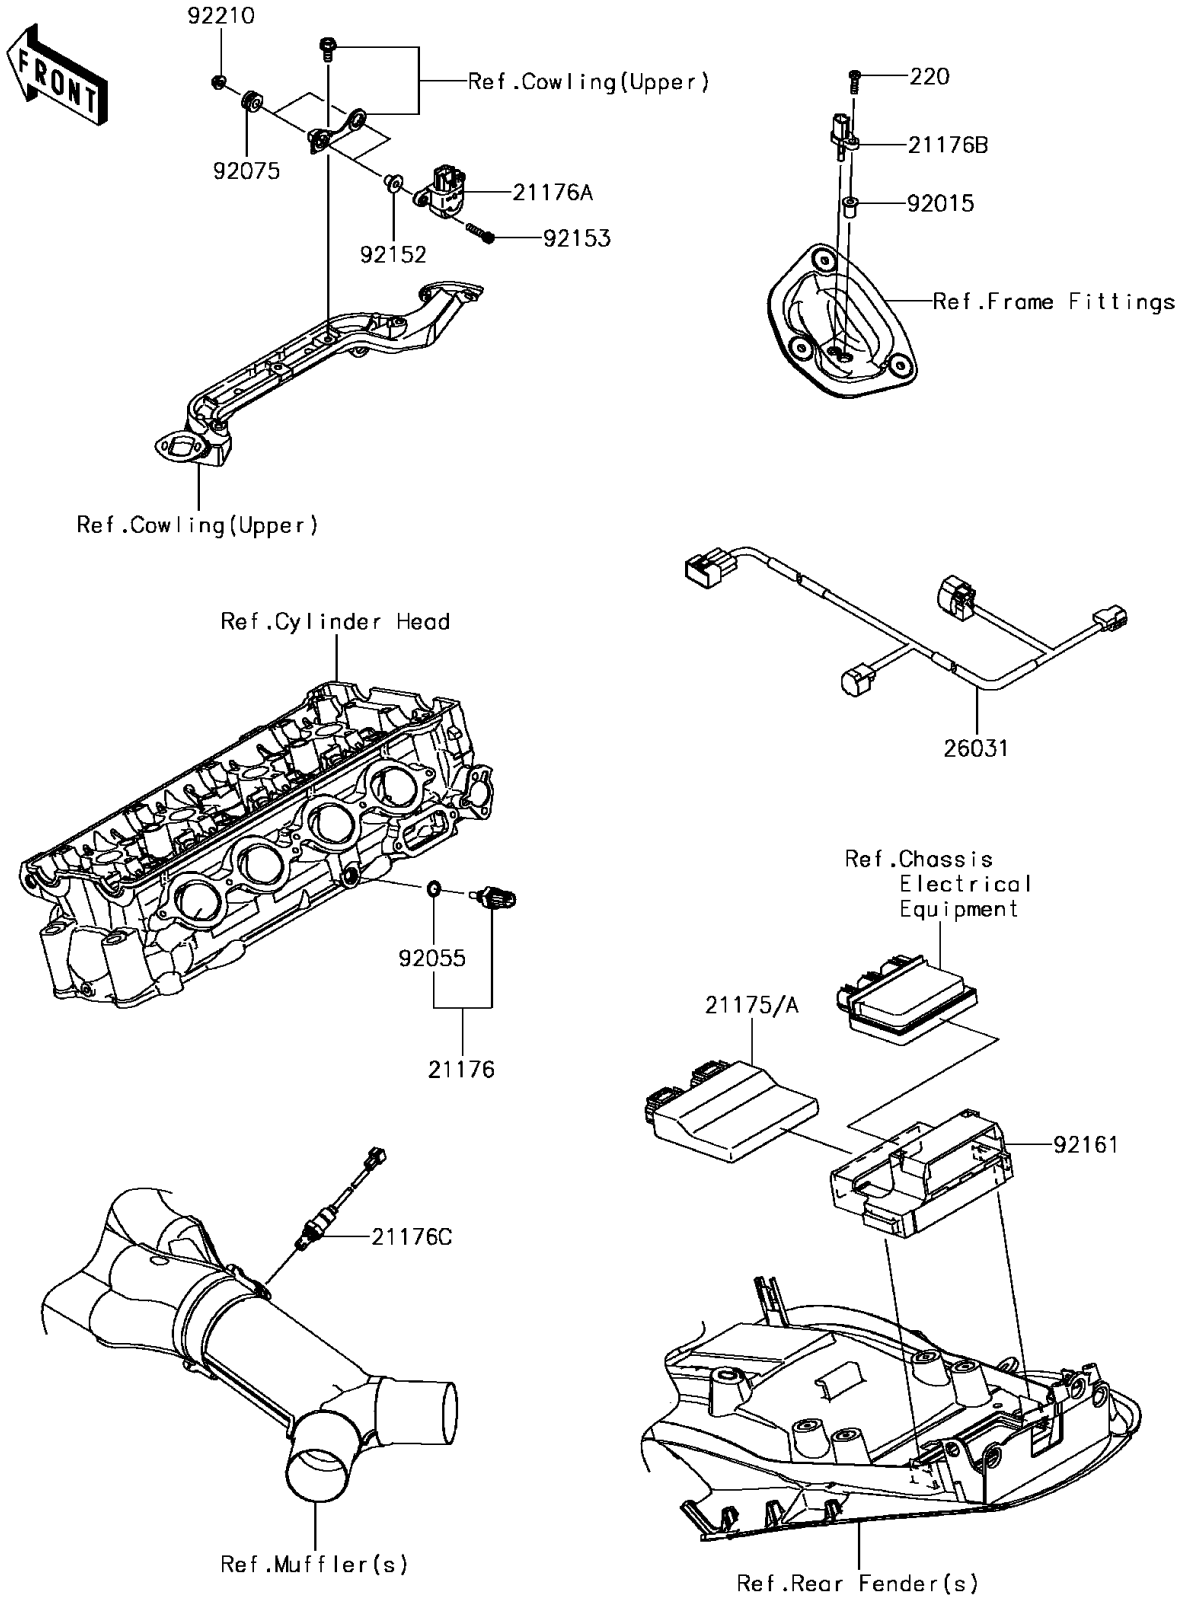

# 2017 Ninja ZX-14R ABS PARTS DIAGRAM

Fuel Injection

E1530

## 2017 Ninja ZX-14R ABS PARTS LIST

### Fuel Injection

ITEM NAME	PART NUMBER	QUANTITY
CONTROL UNIT-ELECTRONIC (Ref # 21175)	21175-1123	1
CONTROL UNIT-ELECTRONIC (Ref # 21175A)	21175-1124	1
SENSOR,WATER TEMP (Ref # 21176)	21176-0009	1
SENSOR,VEHICLE-DOWN (Ref # 21176A)	21176-0026	1
SENSOR,AIR TEMPERATURE (Ref # 21176B)	21176-0048	1
SENSOR,OXYGEN (Ref # 21176C)	21176-0090	1
SCREW-PAN-CROS,5X18 (Ref # 220)	220AB0518	1
HARNESS (Ref # 26031)	26031-1385	1
NUT,WELL,5MM (Ref # 92015)	92015-1757	1
RING-O,9.5X1.9 (Ref # 92055)	92055-0016	1
DAMPER (Ref # 92075)	92075-1912	2
COLLAR (Ref # 92152)	92152-0329	2
BOLT,SOCKET,5X22 (Ref # 92153)	92153-1597	2
DAMPER,ECU (Ref # 92161)	92161-1805	1
NUT,FLANGED,5MM (Ref # 92210)	92210-0007	2