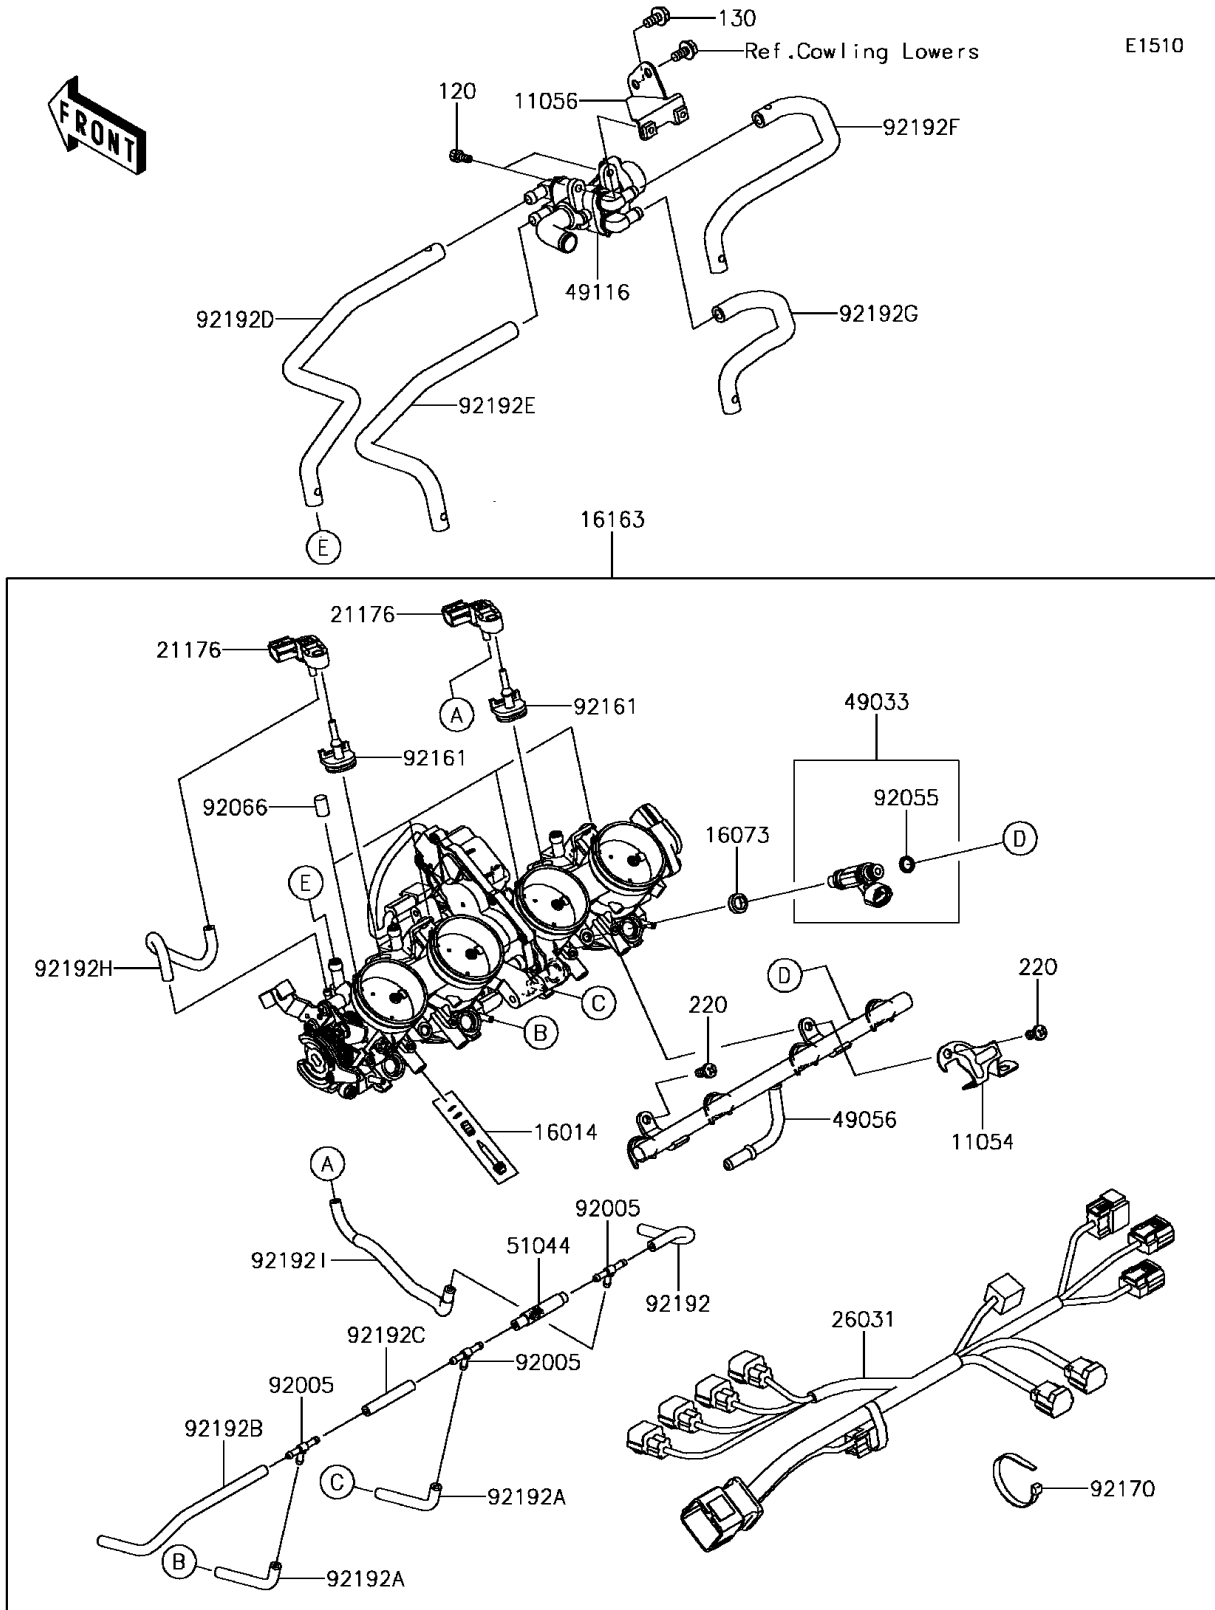

2017 Ninja ZX-14R ABS PARTS DIAGRAM

Throttle

E1510

2017 Ninja ZX-14R ABS PARTS LIST

Throttle

ITEM NAME	PART NUMBER	QUANTITY
BRACKET (Ref # 11054)	11054-0554	1
BRACKET,ISCV (Ref # 11056)	11056-1175	1
BOLT-SOCKET,5X12 (Ref # 120)	120CA0512	2
BOLT-FLANGED,6X12 (Ref # 130)	130BA0612	1
SCREW-PILOT AIR (Ref # 16014)	16014-0005	4
INSULATOR,INJECTER (Ref # 16073)	16073-1123	4
THROTTLE-ASSY (Ref # 16163)	16163-0780	1
SENSOR,PRESSURE (Ref # 21176)	21176-0111	2
SCREW-PAN-CROS,6X12 (Ref # 220)	220AA0612	2
HARNESS (Ref # 26031)	26031-1425	1
NOZZLE-INJECTION (Ref # 49033)	49033-0557	4
PIPE-INJECTION (Ref # 49056)	49056-0017	1
VALVE-ASSY,ISC (Ref # 49116)	49116-0706	1
TUBE-ASSY (Ref # 51044)	51044-0727	1
FITTING (Ref # 92005)	92005-1380	3
RING-O,INJECTION NOZZLE (Ref # 92055)	92055-1622	4
PLUG,FITTING (Ref # 92066)	92066-1549	4
DAMPER (Ref # 92161)	92161-0673	2
CLAMP (Ref # 92170)	92170-3749	6
TUBE (Ref # 92192)	92192-0131	1
TUBE,3.2X7.4X60 (Ref # 92192A)	92192-0576	2
TUBE,3.2X7.4X175 (Ref # 92192B)	92192-0577	1
TUBE,3.2X7.4X50 (Ref # 92192C)	92192-0578	1
TUBE,THROTTLE #1-ISCV (Ref # 92192D)	92192-1009	1
TUBE,THROTTLE #2-ISCV (Ref # 92192E)	92192-1010	1
TUBE,THROTTLE #3-ISCV (Ref # 92192F)	92192-1011	1
TUBE,THROTTLE #4-ISCV (Ref # 92192G)	92192-1012	1
TUBE,BODY LH-SENSOR (Ref # 92192H)	92192-1088	1
TUBE,FITTING-SENSOR (Ref # 92192I)	92192-1089	1