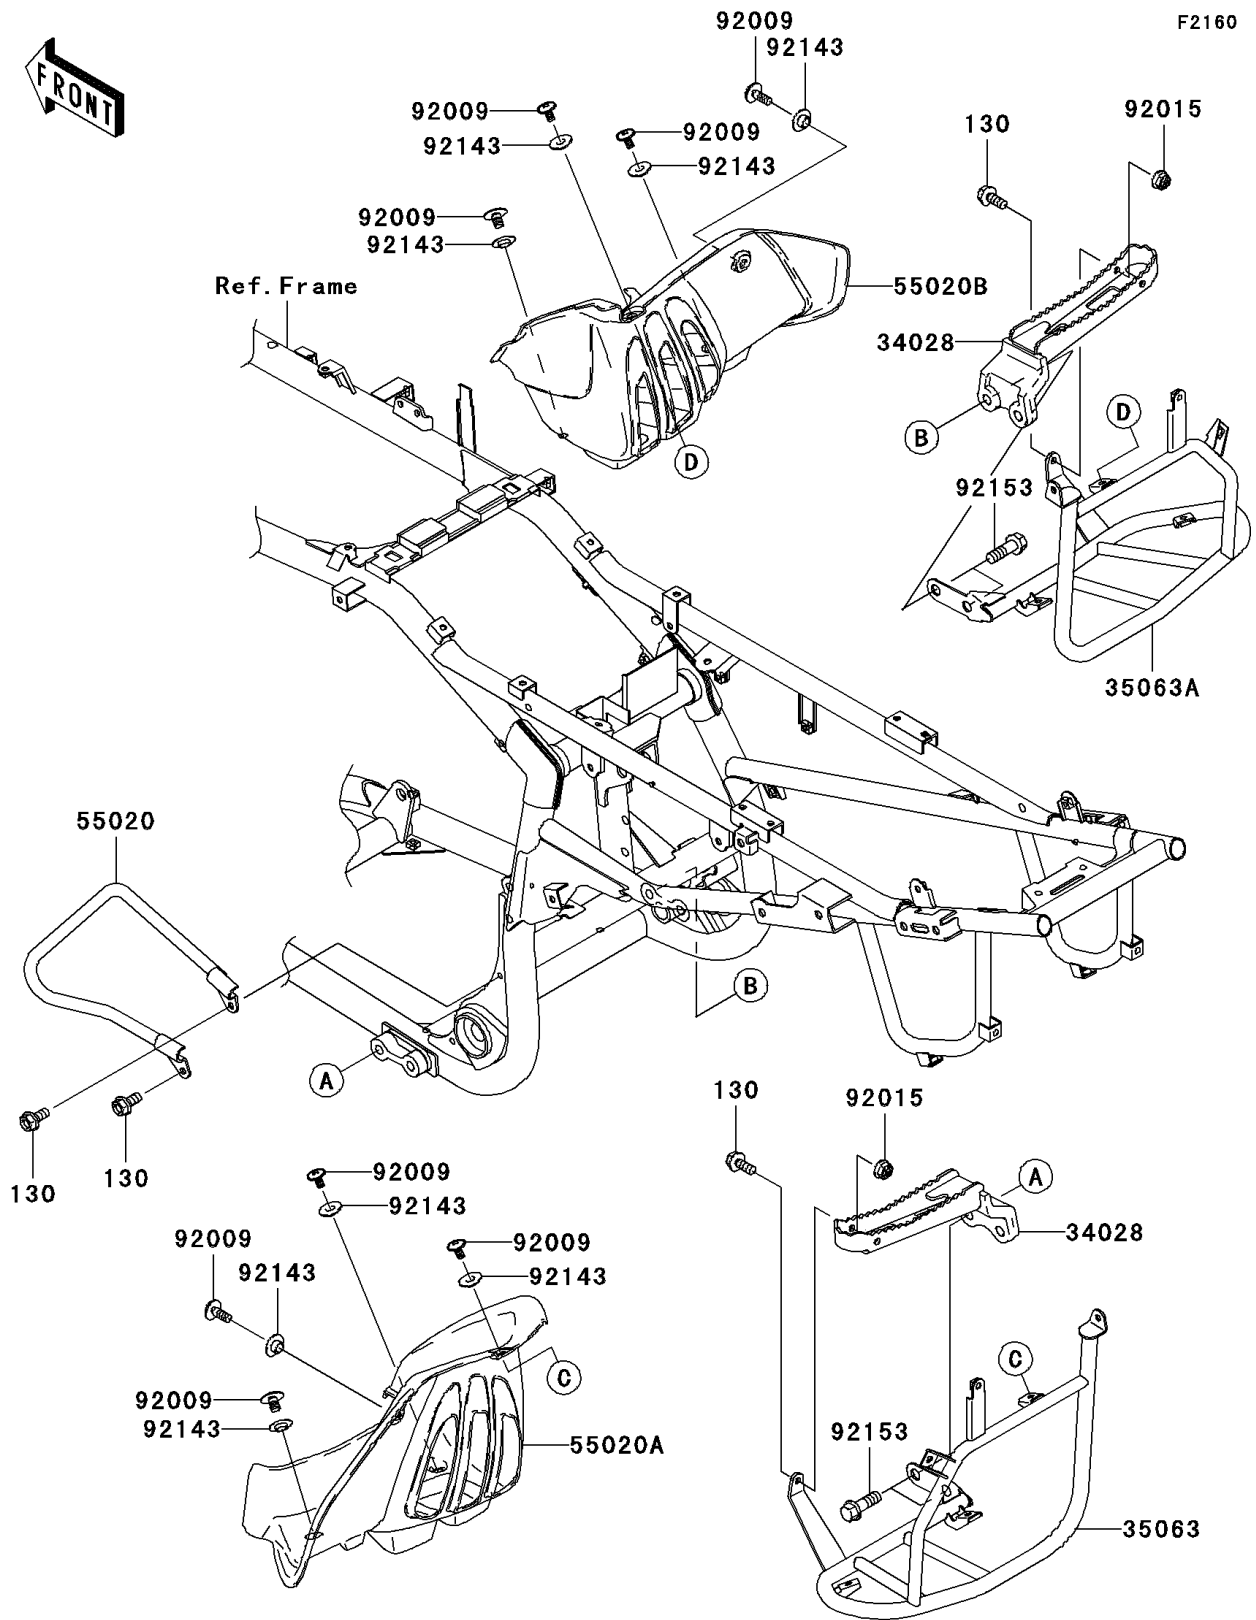

## 2005 KFX700 PARTS DIAGRAM

Footrests

## 2005 KFX700 PARTS LIST

Footrests

ITEM NAME	PART NUMBER	QUANTITY
BOLT-FLANGED,6X14,BLACK (Ref # 130)	130J0614	1
STEP,G.GRAY (Ref # 34028)	34028-1535-HN	1
STAY,STEP,LH (Ref # 35063)	35063-0027	1
STAY,STEP,RH (Ref # 35063A)	35063-0028	1
GUARD,LEFT STEP (Ref # 55020)	55020-0033	1
GUARD,STEP,LH,F.BLACK (Ref # 55020A)	55020-1799-6Z	1
GUARD,STEP,RH,F.BLACK (Ref # 55020B)	55020-1800-6Z	1
SCREW,6X16 (Ref # 92009)	92009-1621	1
NUT,LOCK,FLANGED,6MM (Ref # 92015)	92015-1603	1
COLLAR (Ref # 92143)	92143-1087	1
BOLT,FLANGED,10X30 (Ref # 92153)	92153-0427	1