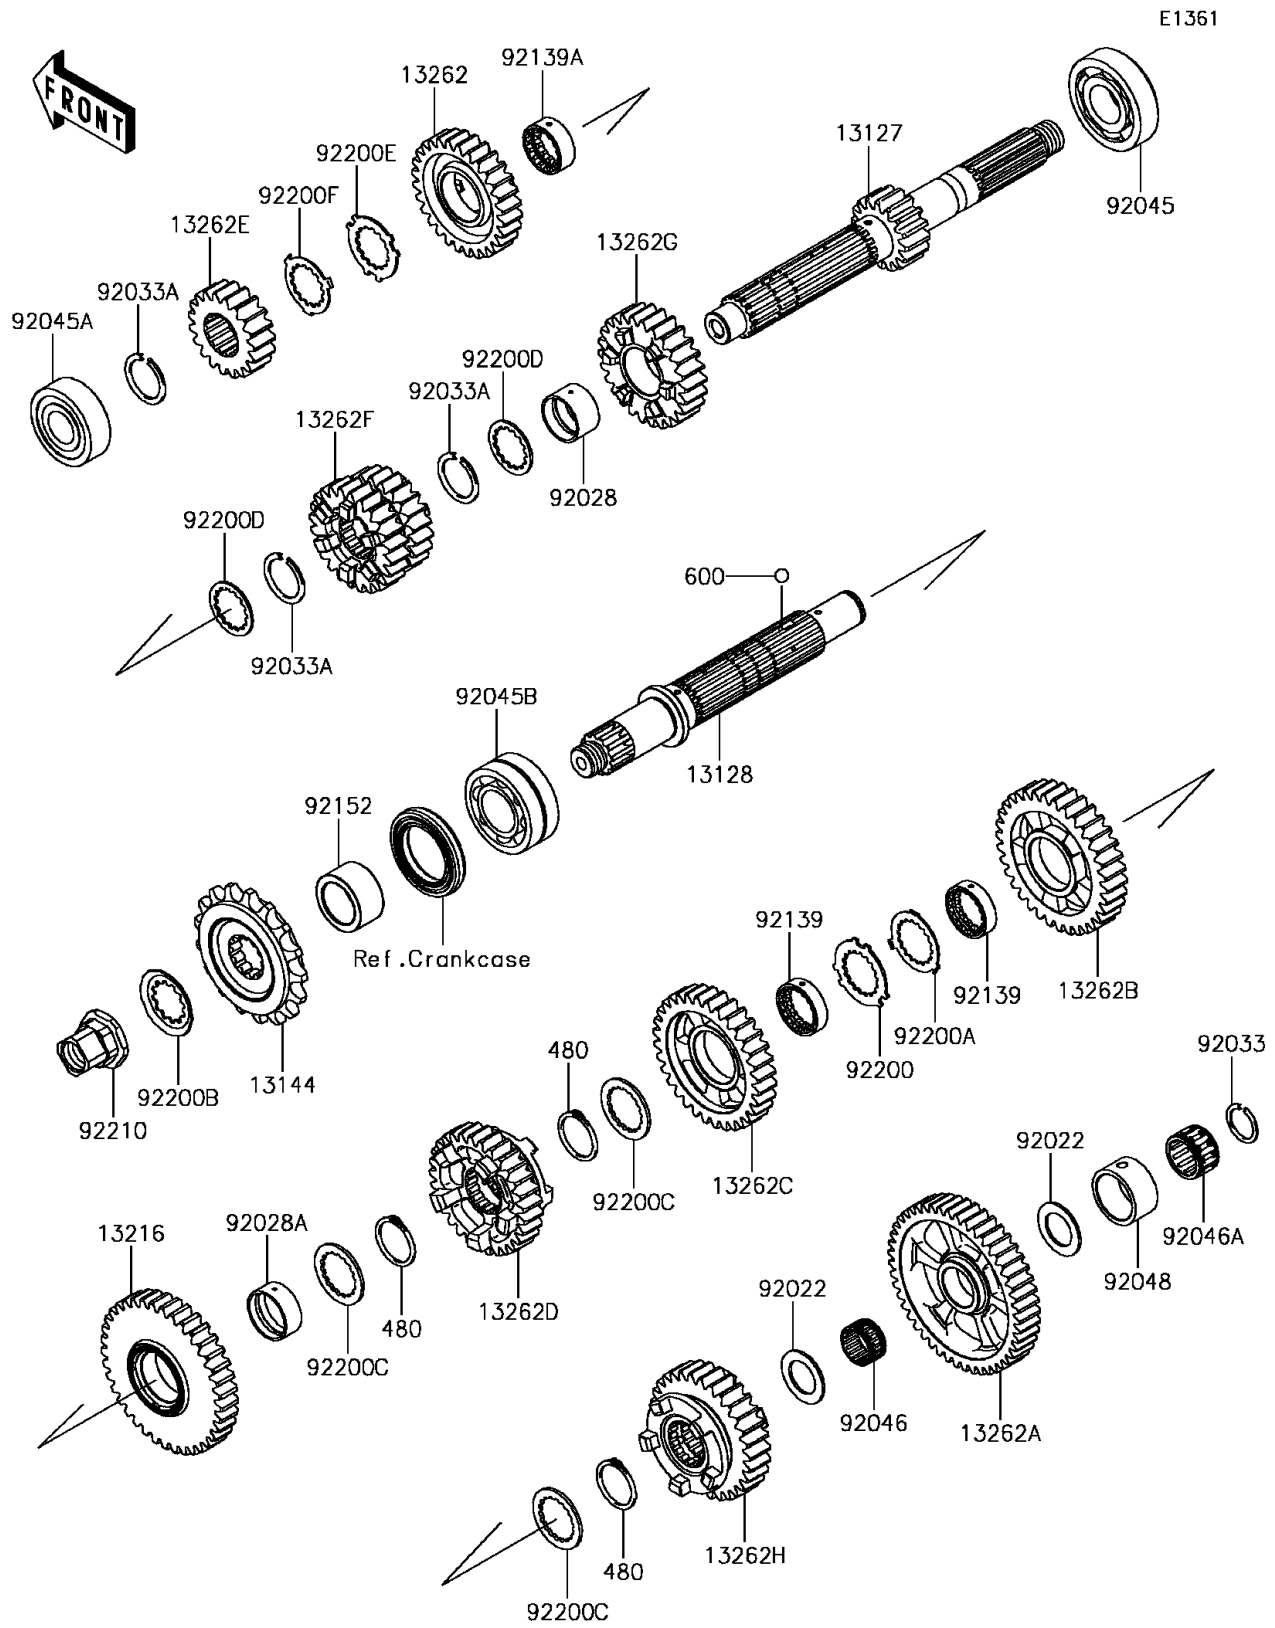

# 2017 Ninja ZX-14R ABS PARTS DIAGRAM

Transmission

## 2017 Ninja ZX-14R ABS PARTS LIST

### Transmission

ITEM NAME	PART NUMBER	QUANTITY
SHAFT-TRANSMISSION INPUT,18T (Ref # 13127)	13127-0646	1
SHAFT-TRANSMISSION OUTPUT (Ref # 13128)	13128-0683	1
SPROCKET-OUTPUT,17T (Ref # 13144)	13144-0040	1
GEAR-COMP,OUTPUT 2ND,37T (Ref # 13216)	13216-0881	1
GEAR,INPUT TOP,28T (Ref # 13262)	13262-0925	1
GEAR,OUTPUT LOW,47T (Ref # 13262A)	13262-0941	1
GEAR,OUTPUT 3RD,34T (Ref # 13262B)	13262-0943	1
GEAR,OUTPUT 4TH,32T (Ref # 13262C)	13262-0944	1
GEAR,OUTPUT TOP,29T (Ref # 13262D)	13262-0945	1
GEAR,INPUT 2ND,19T (Ref # 13262E)	13262-0946	1
GEAR,INPUT 3RD&4TH,22T&24T (Ref # 13262F)	13262-0947	1
GEAR,INPUT 5TH,26T (Ref # 13262G)	13262-0948	1
GEAR,OUTPUT 5TH,30T (Ref # 13262H)	13262-0957	1
CIRCLIP (Ref # 480)	480J2900	3
BALL-STEEL,5/32 (Ref # 600)	600A0500	3
WASHER,22.3X35X1.6 (Ref # 92022)	92022-212	2
BUSHING (Ref # 92028)	92028-1935	1
BUSHING (Ref # 92028A)	92028-1937	1
RING-SNAP,20X25.5X1.2 (Ref # 92033)	92033-025	1
RING-SNAP,T=1.5 (Ref # 92033A)	92033-1249	3
BEARING-BALL,830045-5SH2 (Ref # 92045)	92045-0047	1
BEARING-BALL,DG2152RDDSH2 (Ref # 92045A)	92045-0048	1
BEARING-BALL,DAC2857NSSH6CS9 (Ref # 92045B)	92045-0049	1
BEARING-NEEDLE,K22X26X13 (Ref # 92046)	92046-0018	1
BEARING-NEEDLE (Ref # 92046A)	92046-0609	1
RACE (Ref # 92048)	92048-0004	1
BUSHING (Ref # 92139)	92139-0255	2
BUSHING,INPUT 6TH,GEAR (Ref # 92139A)	92139-0256	1
COLLAR,27.5X38X19.7 (Ref # 92152)	92152-1786	1

### Transmission

ITEM NAME	PART NUMBER	QUANTITY
WASHER,27.5X43X1.5 (Ref # 92200)	92200-0255	1
WASHER,27.5X39.7X1.0 (Ref # 92200A)	92200-0256	1
WASHER,23.9X45X1.0 (Ref # 92200B)	92200-0260	1
WASHER,TOOTHED,28X40X2 (Ref # 92200C)	92200-1277	3
WASHER,25.5X35.5X1.5 (Ref # 92200D)	92200-1340	2
WASHER,25.8X40.5X1.5 (Ref # 92200E)	92200-1522	1
WASHER,25.2X37.0X1.0 (Ref # 92200F)	92200-1523	1
NUT,20X1.5 (Ref # 92210)	92210-0237	1