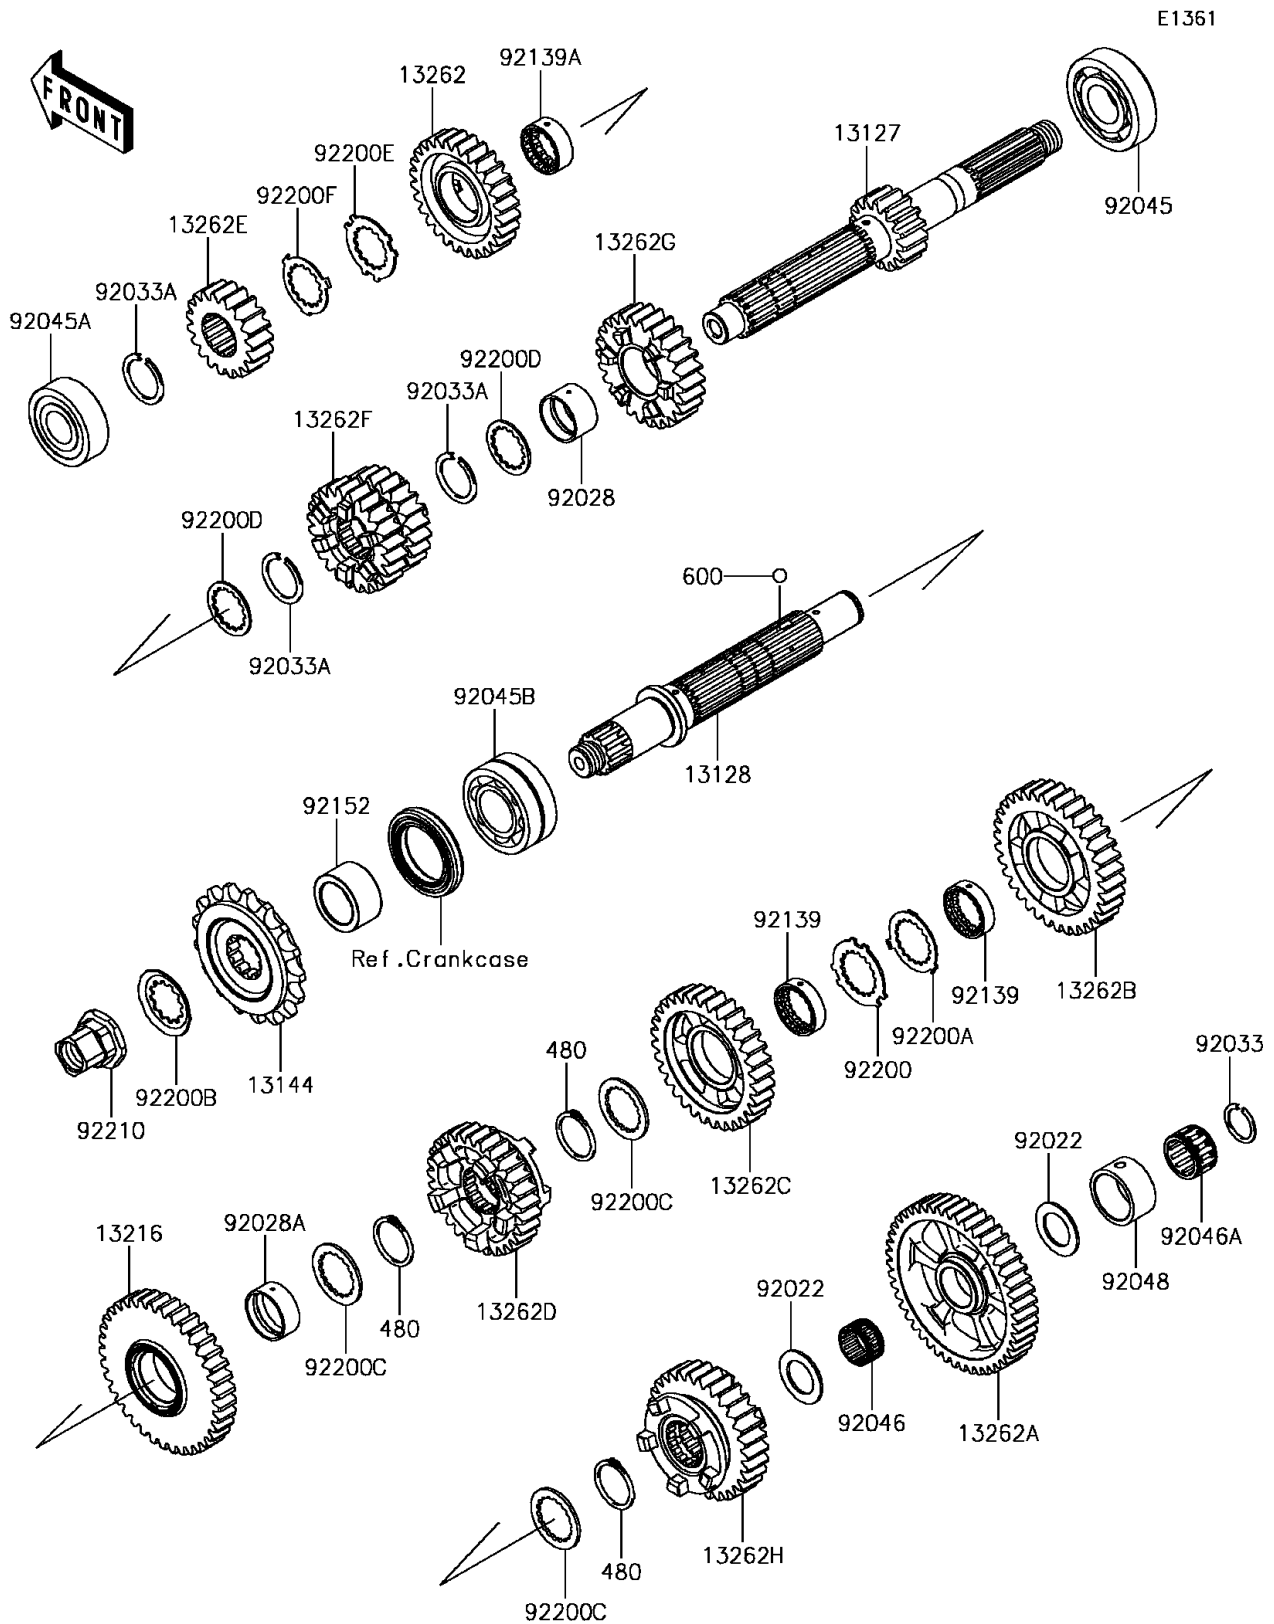

2016 Ninja ZX-14R ABS PARTS DIAGRAM

Transmission

2016 Ninja ZX-14R ABS PARTS LIST

Transmission

ITEM NAME	PART NUMBER	QUANTITY
SHAFT-TRANSMISSION INPUT,18T (Ref # 13127)	13127-0646	1
SHAFT-TRANSMISSION OUTPUT (Ref # 13128)	13128-0683	1
SPROCKET-OUTPUT,17T (Ref # 13144)	13144-0040	1
GEAR-COMP,OUTPUT 2ND,37T (Ref # 13216)	13216-0881	1
GEAR,INPUT TOP,28T (Ref # 13262)	13262-0925	1
GEAR,OUTPUT LOW,47T (Ref # 13262A)	13262-0941	1
GEAR,OUTPUT 3RD,34T (Ref # 13262B)	13262-0943	1
GEAR,OUTPUT 4TH,32T (Ref # 13262C)	13262-0944	1
GEAR,OUTPUT TOP,29T (Ref # 13262D)	13262-0945	1
GEAR,INPUT 2ND,19T (Ref # 13262E)	13262-0946	1
GEAR,INPUT 3RD&4TH,22T&24T (Ref # 13262F)	13262-0947	1
GEAR,INPUT 5TH,26T (Ref # 13262G)	13262-0948	1
GEAR,OUTPUT 5TH,30T (Ref # 13262H)	13262-0957	1
CIRCLIP (Ref # 480)	480J2900	1
BALL-STEEL,5/32 (Ref # 600)	600A0500	1
WASHER,22.3X35X1.6 (Ref # 92022)	92022-212	1
BUSHING (Ref # 92028)	92028-1935	1
BUSHING (Ref # 92028A)	92028-1937	1
RING-SNAP,20X25.5X1.2 (Ref # 92033)	92033-025	1
RING-SNAP,T=1.5 (Ref # 92033A)	92033-1249	1
BEARING-BALL,830045-5SH2 (Ref # 92045)	92045-0047	1
BEARING-BALL,DG2152RDDSH2 (Ref # 92045A)	92045-0048	1
BEARING-BALL,DAC2857NSSH6CS9 (Ref # 92045B)	92045-0049	1
BEARING-NEEDLE,K22X26X13 (Ref # 92046)	92046-0018	1
BEARING-NEEDLE (Ref # 92046A)	92046-0609	1
RACE (Ref # 92048)	92048-0004	1
BUSHING (Ref # 92139)	92139-0255	1
BUSHING,INPUT 6TH,GEAR (Ref # 92139A)	92139-0256	1
COLLAR,27.5X38X19.7 (Ref # 92152)	92152-1786	1

2016 Ninja ZX-14R ABS PARTS LIST

Transmission

ITEM NAME	PART NUMBER	QUANTITY
WASHER,27.5X43X1.5 (Ref # 92200)	92200-0255	1
WASHER,27.5X39.7X1.0 (Ref # 92200A)	92200-0256	1
WASHER,23.9X45X1.0 (Ref # 92200B)	92200-0260	1
WASHER,TOOTHED,28X40X2 (Ref # 92200C)	92200-1277	1
WASHER,25.5X35.5X1.5 (Ref # 92200D)	92200-1340	1
WASHER,25.8X40.5X1.5 (Ref # 92200E)	92200-1522	1
WASHER,25.2X37.0X1.0 (Ref # 92200F)	92200-1523	1
NUT,20X1.5 (Ref # 92210)	92210-0237	1