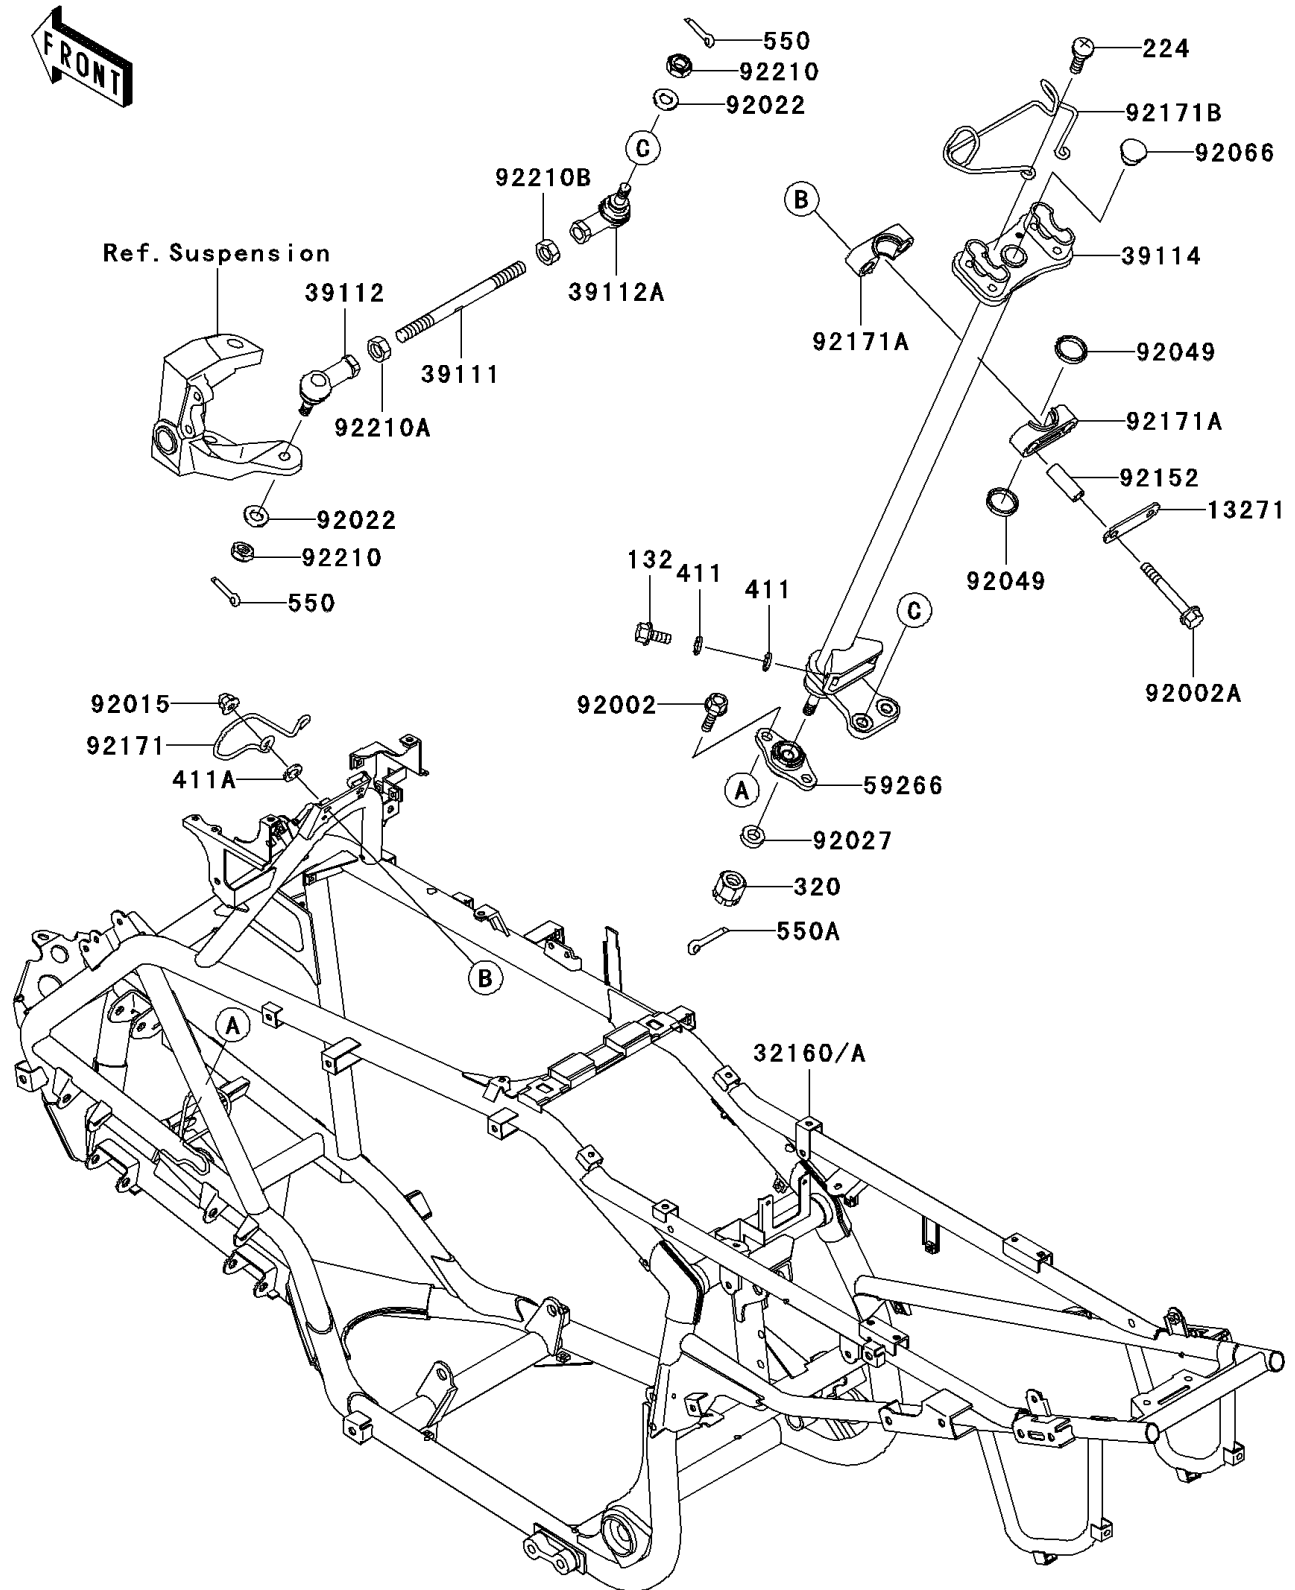

2005 KFX700 PARTS DIAGRAM

Frame

F2120

2005 KFX700 PARTS LIST

Frame

ITEM NAME	PART NUMBER	QUANTITY
BOLT-FLANGED-SMALL (Ref # 132)	132J0616	1
SCREW-PAN-WP-CROS (Ref # 224)	224C0614	1
NUT-CASTLE (Ref # 320)	320H1000	1
WASHER-PLAIN,6MM (Ref # 411)	411B0600	1
WASHER-PLAIN,8MM,BLACK (Ref # 411A)	411F0800	1
PIN-COTTER,2.0X15 (Ref # 550)	550D2015	1
PIN-COTTER,2.5X18 (Ref # 550A)	550D2518	1
PLATE (Ref # 13271)	13271-1887	1
FRAME-COMP,G.GRAY (Ref # 32160)	32160-0028-HN	1
ROD-TIE (Ref # 39111)	39111-1180	1
RODEND-TIE,RIGHT HANDED (Ref # 39112)	39112-1087	1
RODEND-TIE,LEFT HANDED (Ref # 39112A)	39112-1088	1
SHAFT-COMP-STRG (Ref # 39114)	39114-0001	1
JOINT-BALL (Ref # 59266)	59266-0001	1
BOLT,8X20 (Ref # 92002)	92002-1250	1
BOLT,FLANGED,8X70 (Ref # 92002A)	92002-1349	1
NUT,CAP,8MM,BLACK (Ref # 92015)	92015-1174	1
WASHER,10.2X20X1.5 (Ref # 92022)	92022-3742	1
COLLAR,10X21.3X7 (Ref # 92027)	92027-1817	1
SEAL-OIL,SR25.4X31X3.8 (Ref # 92049)	92049-1611	1
PLUG (Ref # 92066)	92066-1220	1
COLLAR,9.1X13.9X39.2 (Ref # 92152)	92152-1456	1
CLAMP,CABLE (Ref # 92171)	92171-0066	1
CLAMP,STEERING SHAFT (Ref # 92171A)	92171-1542	1
CLAMP,CABLE&HARNESS (Ref # 92171B)	92171-1543	1
NUT,LOCK,10MM (Ref # 92210)	92210-1184	1
NUT,RIGHT HANDED (Ref # 92210A)	92210-1385	1
NUT,LEFT HANDED (Ref # 92210B)	92210-1386	1