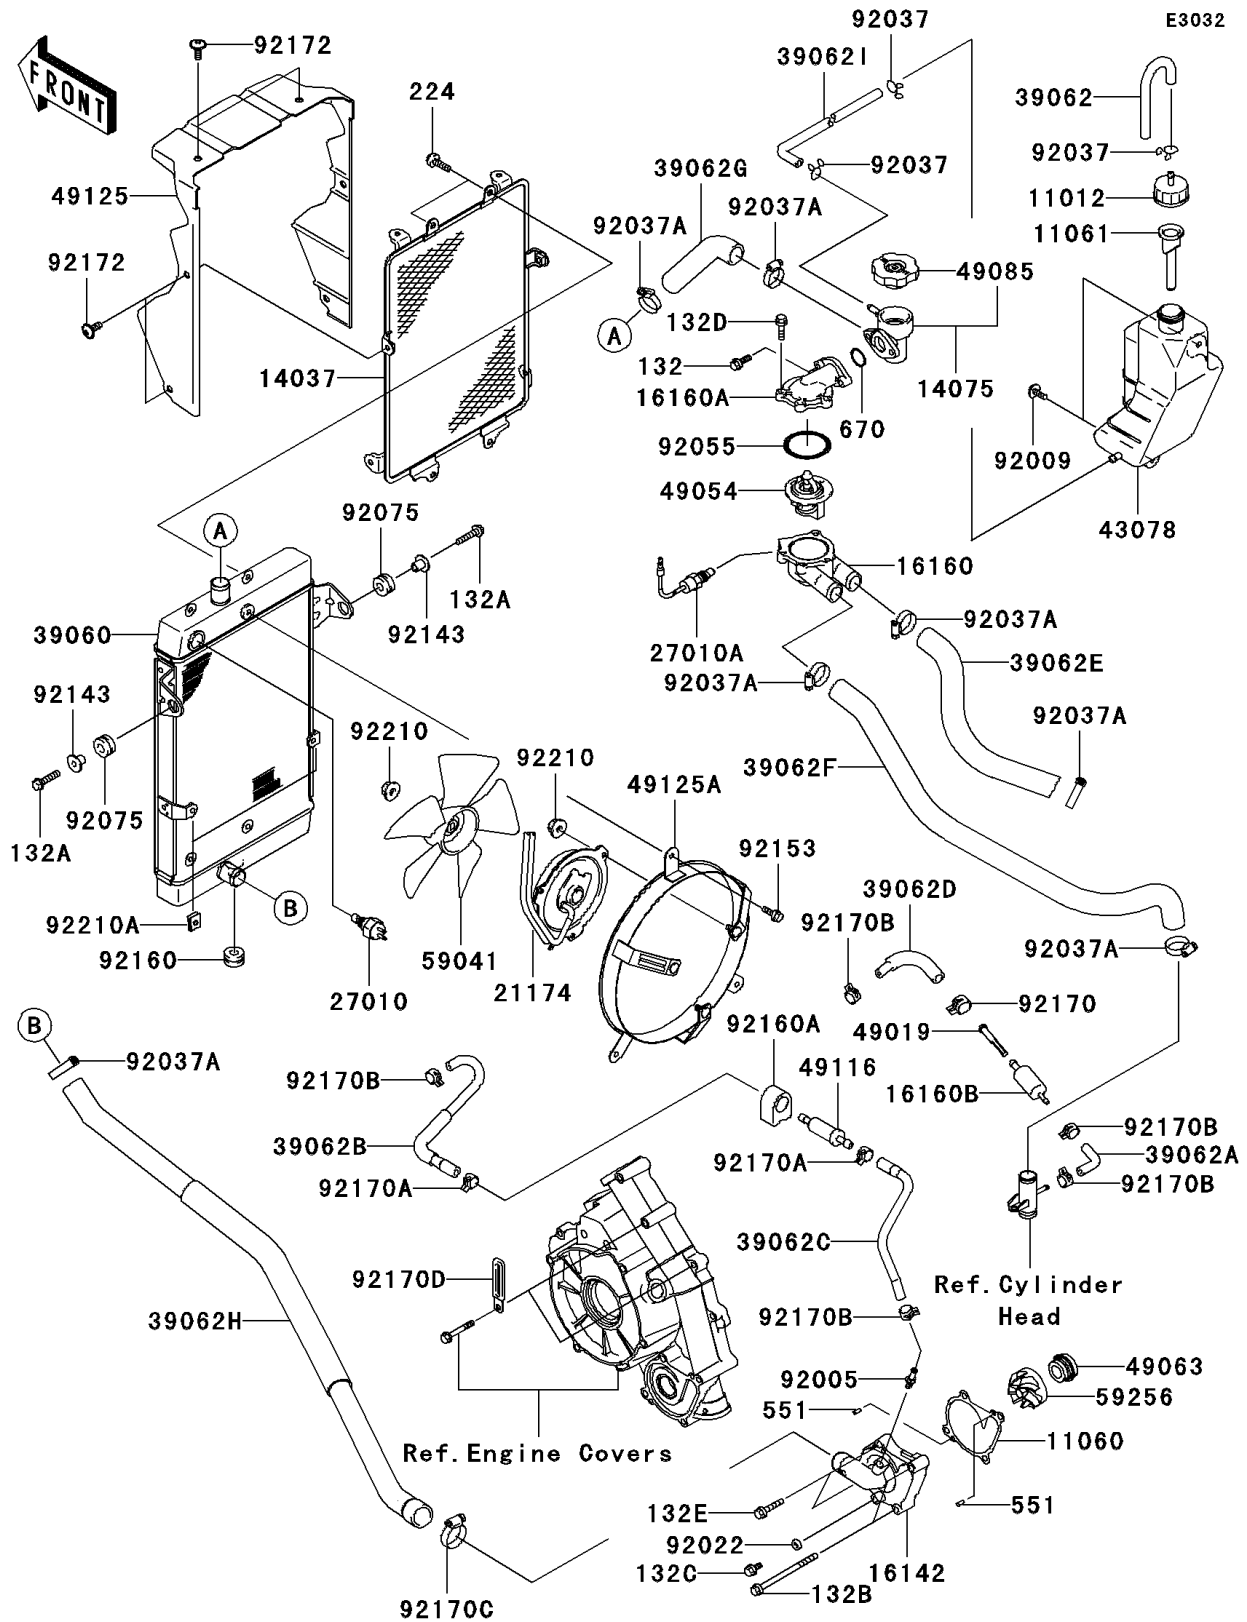

2005 KFX700 PARTS DIAGRAM

Radiator

2005 KFX700 PARTS LIST

Radiator

ITEM NAME	PART NUMBER	QUANTITY
CAP (Ref # 11012)	11012-1854	1
GASKET,WATER PUMP (Ref # 11060)	11060-1964	1
GASKET (Ref # 11061)	11061-0043	1
SCREEN (Ref # 14037)	14037-0017	1
CAP-ASSY,PRESSURE (Ref # 14075)	14075-1115	1
COVER-PUMP,WATER (Ref # 16142)	16142-0002	1
BODY,THERMOSTAT,LWR (Ref # 16160)	16160-1112	1
BODY,THERMOSTAT,UPP (Ref # 16160A)	16160-1113	1
BODY (Ref # 16160B)	16160-1359	1
MOTOR-ELECTRIC (Ref # 21174)	21174-0001	1
SWITCH,FAN (Ref # 27010)	27010-1202	1
SWITCH,SENSOR WATER (Ref # 27010A)	27010-1346	1
RADIATOR (Ref # 39060)	39060-0006	1
HOSE-COOLING,BREATHER (Ref # 39062)	39062-0002	1
HOSE-COOLING,HEAD-FILTER (Ref # 39062A)	39062-1816	1
HOSE-COOLING,CARB-VALVE (Ref # 39062B)	39062-1817	1
HOSE-COOLING,VALVE-WATER PUMP (Ref # 39062C)	39062-1818	1
HOSE-COOLING,FILTER-CARB (Ref # 39062D)	39062-1858	1
HOSE-COOLING,FR HEAD-THERMO (Ref # 39062E)	39062-1920	1
HOSE-COOLING,RR HEAD-THERMO (Ref # 39062F)	39062-1921	1
HOSE-COOLING,THERMO-RADIATOR (Ref # 39062G)	39062-1922	1
HOSE-COOLING,RAD-WATER PUMP (Ref # 39062H)	39062-1923	1
HOSE-COOLING,RESERVOIR-THERMO (Ref # 39062I)	39062-1924	1
RESERVOIR,TANK (Ref # 43078)	43078-0004	1
FILTER-WATER (Ref # 49019)	49019-1068	1
THERMOSTAT (Ref # 49054)	49054-1055	1
SEAL-MECHANICAL,WATER (Ref # 49063)	49063-1055	1
CAP-ASSY-PRESSURE (Ref # 49085)	49085-1067	1
VALVE-ASSY (Ref # 49116)	49116-1190	1