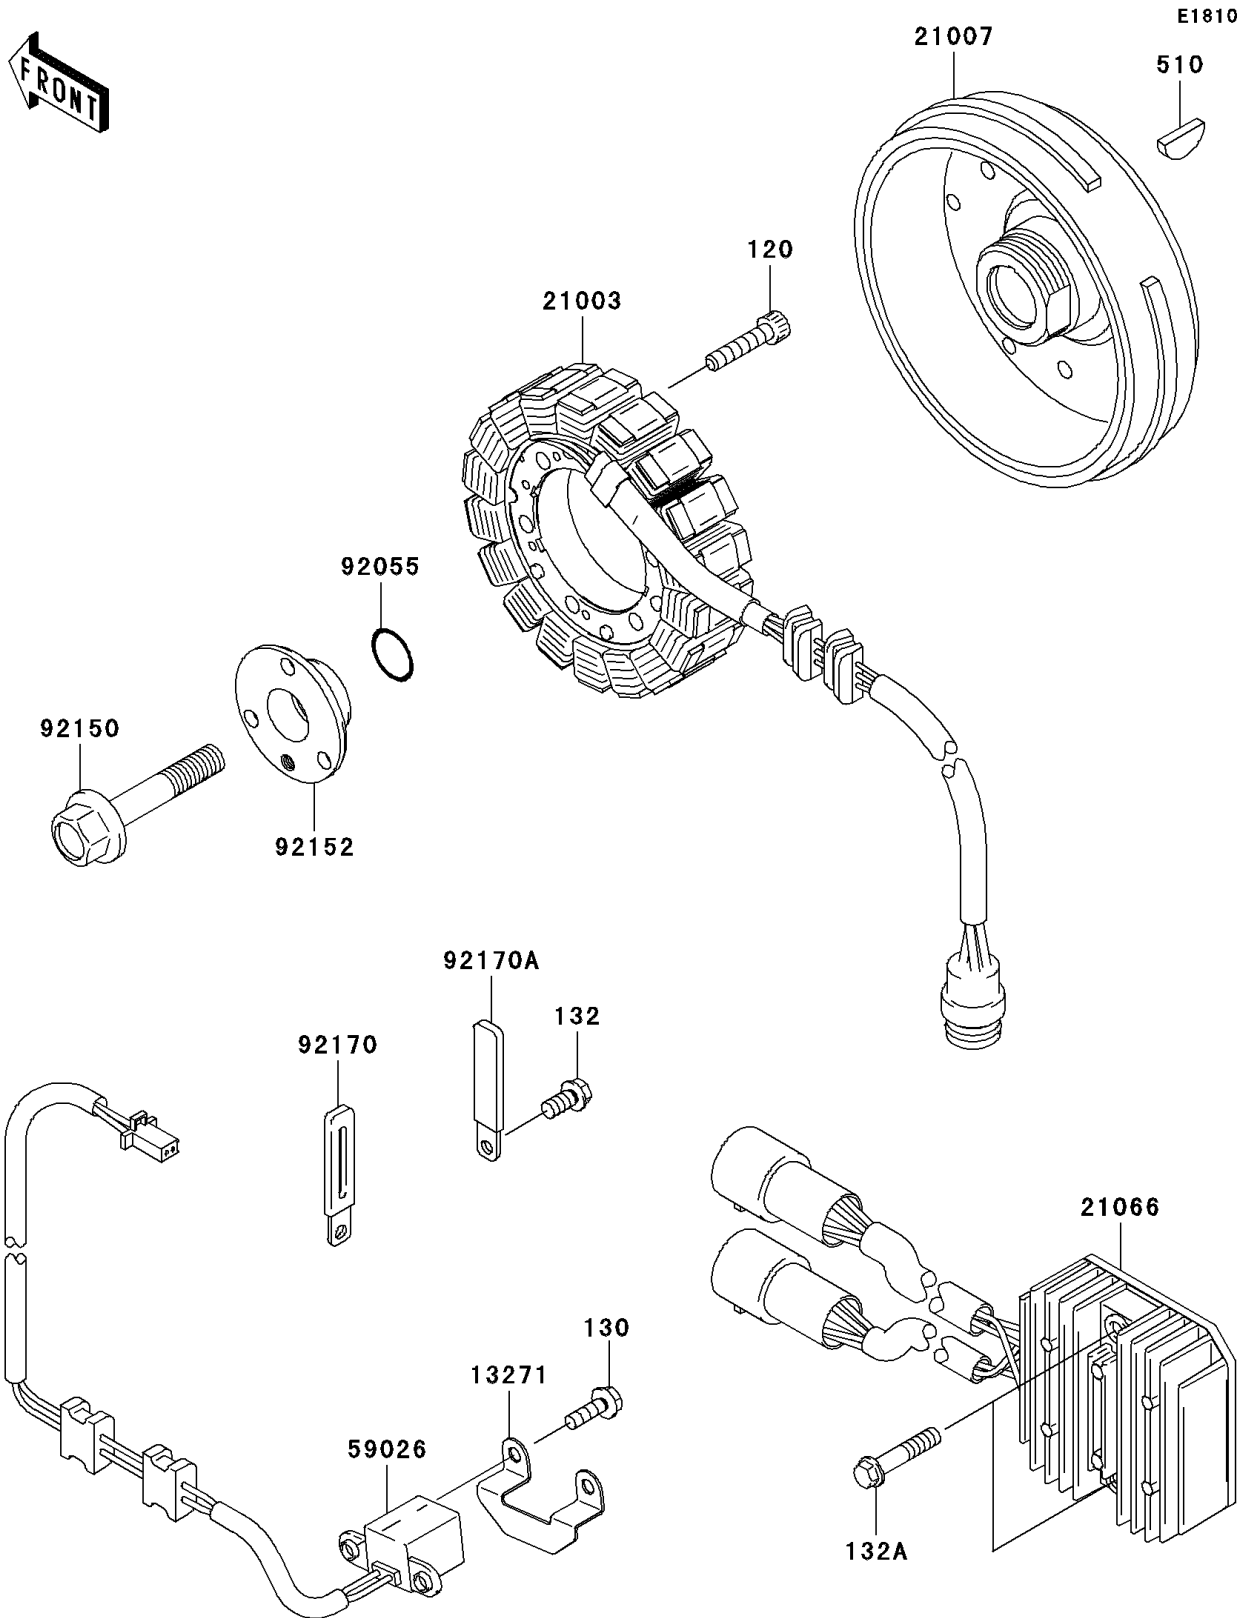

## 2005 KFX700 PARTS DIAGRAM

Generator

## 2005 KFX700 PARTS LIST

Generator

ITEM NAME	PART NUMBER	QUANTITY
BOLT-SOCKET,6X28 (Ref # 120)	120P0628	1
BOLT-FLANGED (Ref # 130)	130G0516	1
BOLT-FLANGED-SMALL (Ref # 132)	132Y0612	1
BOLT-FLANGED-SMALL (Ref # 132A)	132Y0630	1
KEY-WOODRUFF (Ref # 510)	510A4200	1
PLATE (Ref # 13271)	13271-1369	1
STATOR (Ref # 21003)	21003-0003	1
ROTOR (Ref # 21007)	21007-1367	1
REGULATOR-VOLTAGE (Ref # 21066)	21066-1112	1
COIL-PULSING (Ref # 59026)	59026-1159	1
RING-0,19.8X2.2 (Ref # 92055)	92055-1215	1
BOLT,PULLEY (Ref # 92150)	92150-1987	1
COLLAR,20X51X17 (Ref # 92152)	92152-1467	1
CLAMP (Ref # 92170)	92170-1514	1
CLAMP (Ref # 92170A)	92170-1925	1