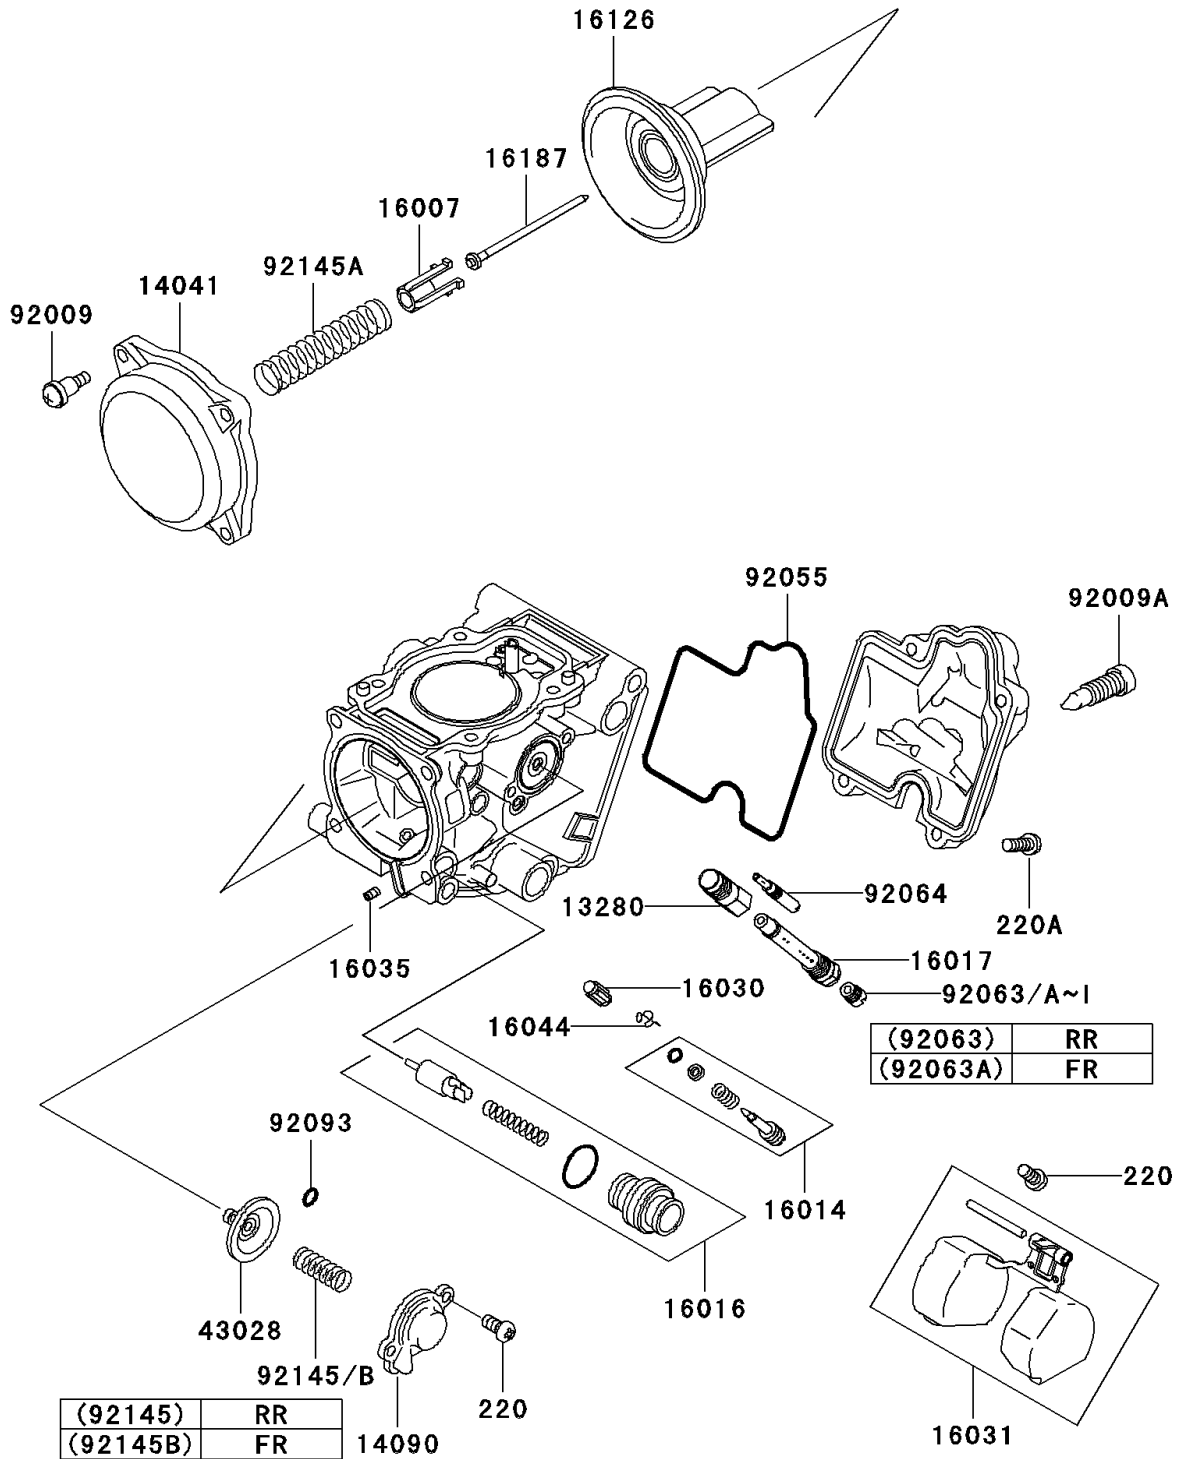

## 2005 KFX700 PARTS DIAGRAM

Carburetor Parts

E1612

## 2005 KFX700 PARTS LIST

### Carburetor Parts

ITEM NAME	PART NUMBER	QUANTITY
SCREW-PAN-CROS (Ref # 220)	220D0408	1
HOLDER,JET (Ref # 13280)	13280-1096	1
CAP-CHAMBER,MIXING (Ref # 14041)	14041-1090	1
COVER,AIR CUT VALVE (Ref # 14090)	14090-1984	1
SEAT-SPRING,THROTTLE VALVE (Ref # 16007)	16007-1120	1
SCREW-PILOT AIR (Ref # 16014)	16014-1105	1
PLUNGER (Ref # 16016)	16016-1117	1
JET-NEEDLE (Ref # 16017)	16017-1441	1
VALVE-FLOAT (Ref # 16030)	16030-1007	1
FLOAT (Ref # 16031)	16031-1097	1
JET-AIR,LEAK (Ref # 16035)	16035-1055	1
CLAMP,FLOAT VALVE (Ref # 16044)	16044-007	1
VALVE,VACUUM (Ref # 16126)	16126-1226	1
NEEDLE-JET,NBZH (Ref # 16187)	16187-0021	1
DIAPHRAGM,AIR CUT VALVE (Ref # 43028)	43028-1085	1
SCREW,4X4.4 (Ref # 92009)	92009-1549	1
SCREW,DRAIN,M6X0.75 (Ref # 92009A)	92009-1551	1
RING-O,FLOAT CHAMBER (Ref # 92055)	92055-1589	1
JET-MAIN,#140 (Ref # 92063)	92063-1013	1
JET-MAIN,#135 (Ref # 92063A)	92063-1014	1
JET-MAIN,#138 (Ref # 92063B)	92063-1015	1
JET-MAIN,#142 (Ref # 92063C)	92063-1016	1
JET-MAIN,#145 (Ref # 92063D)	92063-1017	1
JET-MAIN,#125 (Ref # 92063E)	92063-1069	1
JET-MAIN,#120 (Ref # 92063F)	92063-1072	1
JET-MAIN,#128 (Ref # 92063G)	92063-1074	1
JET-MAIN,#130 (Ref # 92063H)	92063-1075	1
JET-MAIN,#132 (Ref # 92063I)	92063-1076	1
JET-PILOT,#40 (Ref # 92064)	92064-0005	1

## 2005 KFX700 PARTS LIST

Carburetor Parts

ITEM NAME	PART NUMBER	QUANTITY
SEAL,"U"RING (Ref # 92093)	92093-1046	1
SPRING,AIR CUT VALVE (Ref # 92145)	92145-0097	1
SPRING,VACUUM VALVE (Ref # 92145A)	92145-1227	1
SPRING,AIR CUT VALVE (Ref # 92145B)	92145-1450	1
SCREW-PAN-CROS (Ref # 220A)	220D0414	1