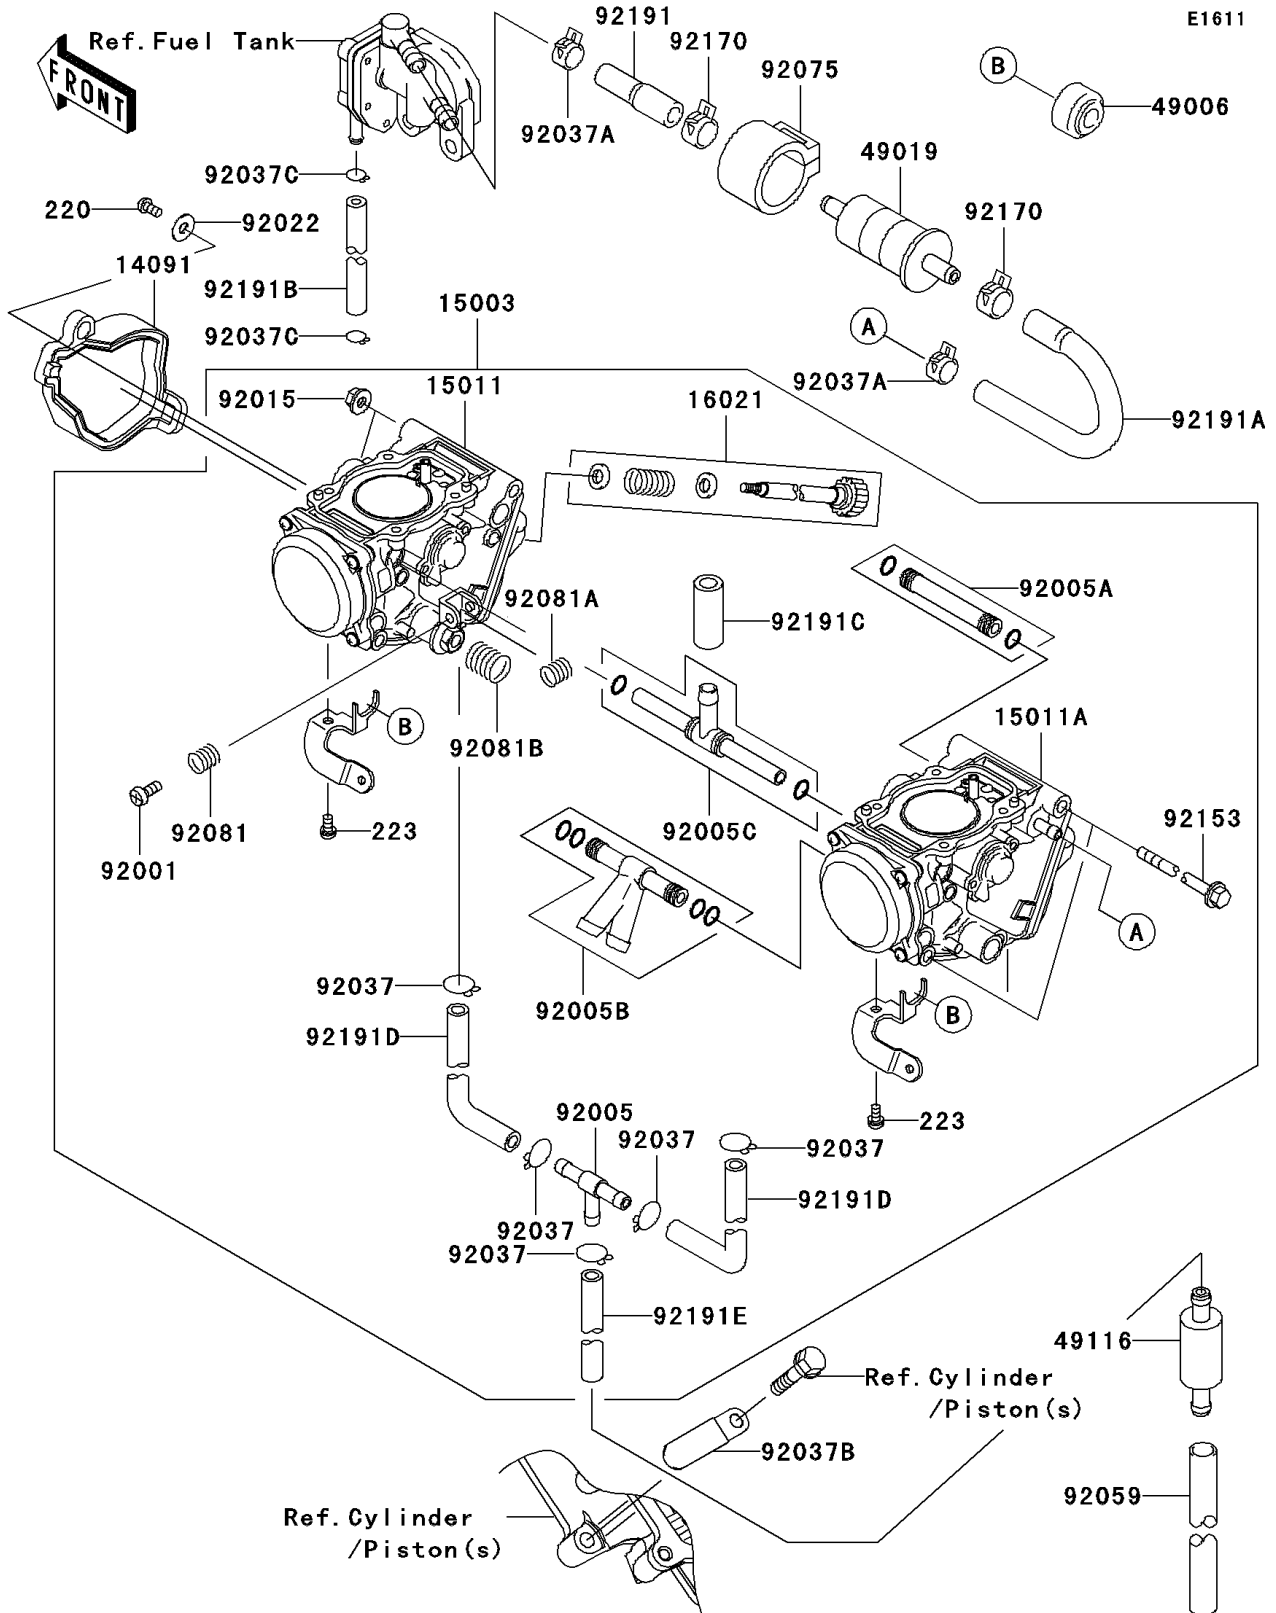

2005 KFX700 PARTS DIAGRAM

Carburetor

2005 KFX700 PARTS LIST

Carburetor

ITEM NAME	PART NUMBER	QUANTITY
SCREW-PAN-CROS (Ref # 220)	220B0408	1
SCREW-PAN-WS-CROS (Ref # 223)	223D0408	1
COVER,THROTTLE CABLE (Ref # 14091)	14091-1196	1
CARBURETOR-ASSY (Ref # 15003)	15003-0019	1
CARBURETOR,FR (Ref # 15011)	15011-0015	1
CARBURETOR,RR (Ref # 15011A)	15011-0016	1
SCREW-THROTTLE STOP (Ref # 16021)	16021-1223	1
BOOT,STARTER CABLE (Ref # 49006)	49006-1353	1
FILTER-FUEL (Ref # 49019)	49019-1055	1
VALVE-ASSY (Ref # 49116)	49116-1126	1
BOLT,THROTTLE ADJUST (Ref # 92001)	92001-1998	1
FITTING,FUEL,T-TYPE (Ref # 92005)	92005-1112	1
FITTING (Ref # 92005A)	92005-1375	1
FITTING (Ref # 92005B)	92005-1376	1
FITTING (Ref # 92005C)	92005-1385	1
NUT,FLANGED,5MM (Ref # 92015)	92015-1259	1
WASHER,5.2X13X1 (Ref # 92022)	92022-1380	1
CLAMP,TUBE (Ref # 92037)	92037-1201	1
CLAMP,TUBE (Ref # 92037A)	92037-1505	1
CLAMP,L=45 (Ref # 92037B)	92037-1539	1
CLAMP (Ref # 92037C)	92037-1610	1
TUBE,7X10X100 (Ref # 92059)	92059-1736	1
DAMPER,FUEL FILTER (Ref # 92075)	92075-1853	1
SPRING,THROTTLE ADJUST UPP (Ref # 92081)	92081-1620	1
SPRING,THROTTLE ADJUST LWR (Ref # 92081A)	92081-1621	1
SPRING,THROTTLE ADJUST CNT (Ref # 92081B)	92081-1622	1
BOLT,5X143 (Ref # 92153)	92153-1068	1
CLAMP (Ref # 92170)	92170-1492	1
TUBE,TAP-FUEL FILTER (Ref # 92191)	92191-0017	1

2005 KFX700 PARTS LIST

Carburetor

ITEM NAME	PART NUMBER	QUANTITY
TUBE,FUEL FILTER-CARBURETOR (Ref # 92191A)	92191-0018	1
TUBE (Ref # 92191B)	92191-1251	1
TUBE,7X11X25 (Ref # 92191C)	92191-1672	1
TUBE,4.5X8X65 (Ref # 92191D)	92191-1673	1
TUBE,4.5X8X420 (Ref # 92191E)	92191-1674	1