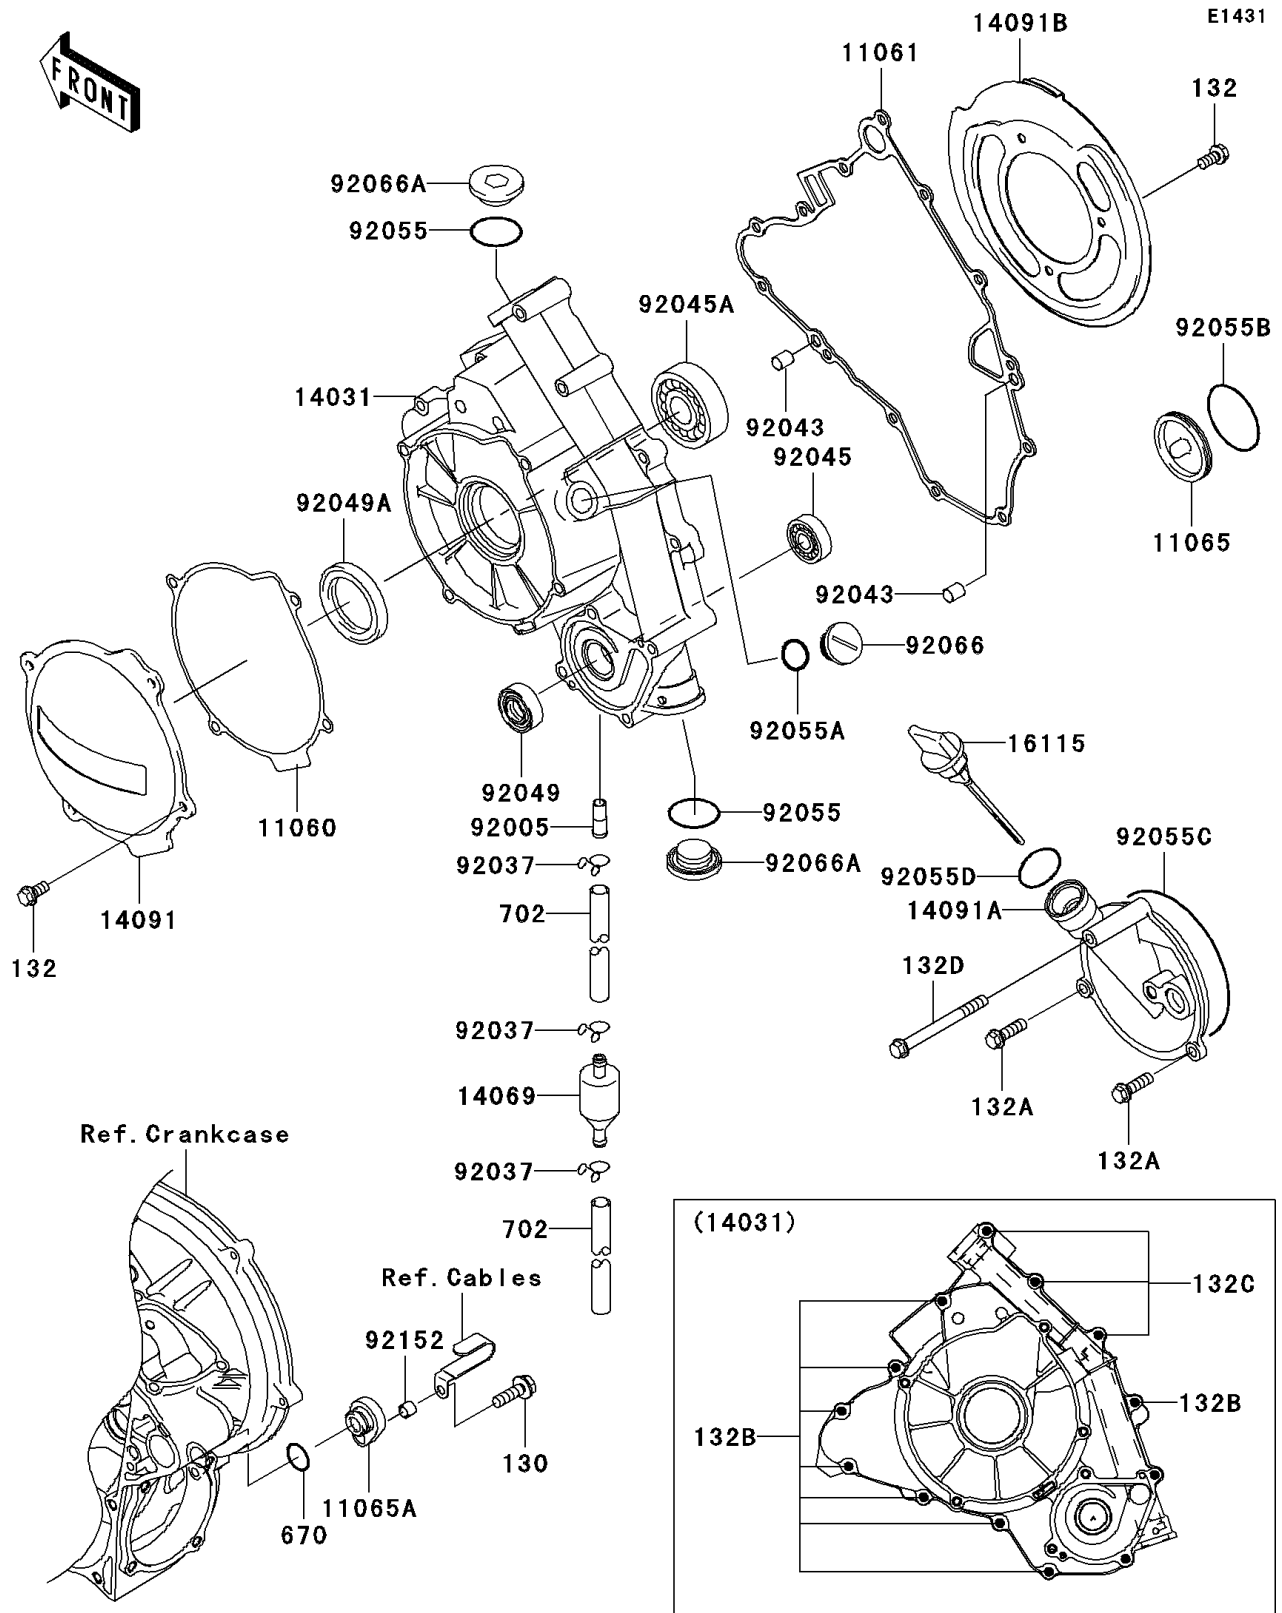

2005 KFX700 PARTS DIAGRAM

Engine Cover(s)

2005 KFX700 PARTS LIST

Engine Cover(s)

ITEM NAME	PART NUMBER	QUANTITY
BOLT-FLANGED (Ref # 130)	130Z0620	1
BOLT-FLANGED-SMALL (Ref # 132)	132Y0612	1
BOLT-FLANGED-SMALL (Ref # 132A)	132Y0620	1
BOLT-FLANGED-SMALL (Ref # 132B)	132Y0630	1
BOLT-FLANGED-SMALL (Ref # 132C)	132Y0655	1
BOLT-FLANGED-SMALL (Ref # 132D)	132Y0665	1
O RING,14MM (Ref # 670)	670D2014	1
TUBE-RUBBER (Ref # 702)	702A07035	1
GASKET,BLANK (Ref # 11060)	11060-1717	1
GASKET (Ref # 11061)	11061-1119	1
CAP (Ref # 11065)	11065-1151	1
CAP,OIL COVER (Ref # 11065A)	11065-1252	1
COVER-GENERATOR (Ref # 14031)	14031-0030	1
BREATHER (Ref # 14069)	14069-1051	1
COVER,GENERATOR COVER (Ref # 14091)	14091-1538	1
COVER,OIL (Ref # 14091A)	14091-1543	1
COVER,BELT CONVERTER (Ref # 14091B)	14091-1571	1
CAP-OIL FILLER (Ref # 16115)	16115-0001	1
FITTING (Ref # 92005)	92005-1369	1
CLAMP,TUBE (Ref # 92037)	92037-147	1
PIN,6.2X8X14 (Ref # 92043)	92043-1263	1
BEARING-BALL,6901 (Ref # 92045)	92045-1246	1
BEARING-BALL (Ref # 92045A)	92045-1403	1
SEAL-OIL,AC037AE0 (Ref # 92049)	92049-1228	1
SEAL-OIL (Ref # 92049A)	92049-1576	1
RING-O,25.7X2.4 (Ref # 92055)	92055-1136	1
RING-O (Ref # 92055A)	92055-1146	1
RING-O,44.7X2.4 (Ref # 92055B)	92055-1279	1
RING-O (Ref # 92055C)	92055-1632	1

2005 KFX700 PARTS LIST

Engine Cover(s)

ITEM NAME	PART NUMBER	QUANTITY
RING-0,20MM (Ref # 92055D)	92055-2185	1
PLUG,COVER (Ref # 92066)	92066-0011	1
PLUG,25X8 (Ref # 92066A)	92066-0012	1
COLLAR (Ref # 92152)	92152-1332	1