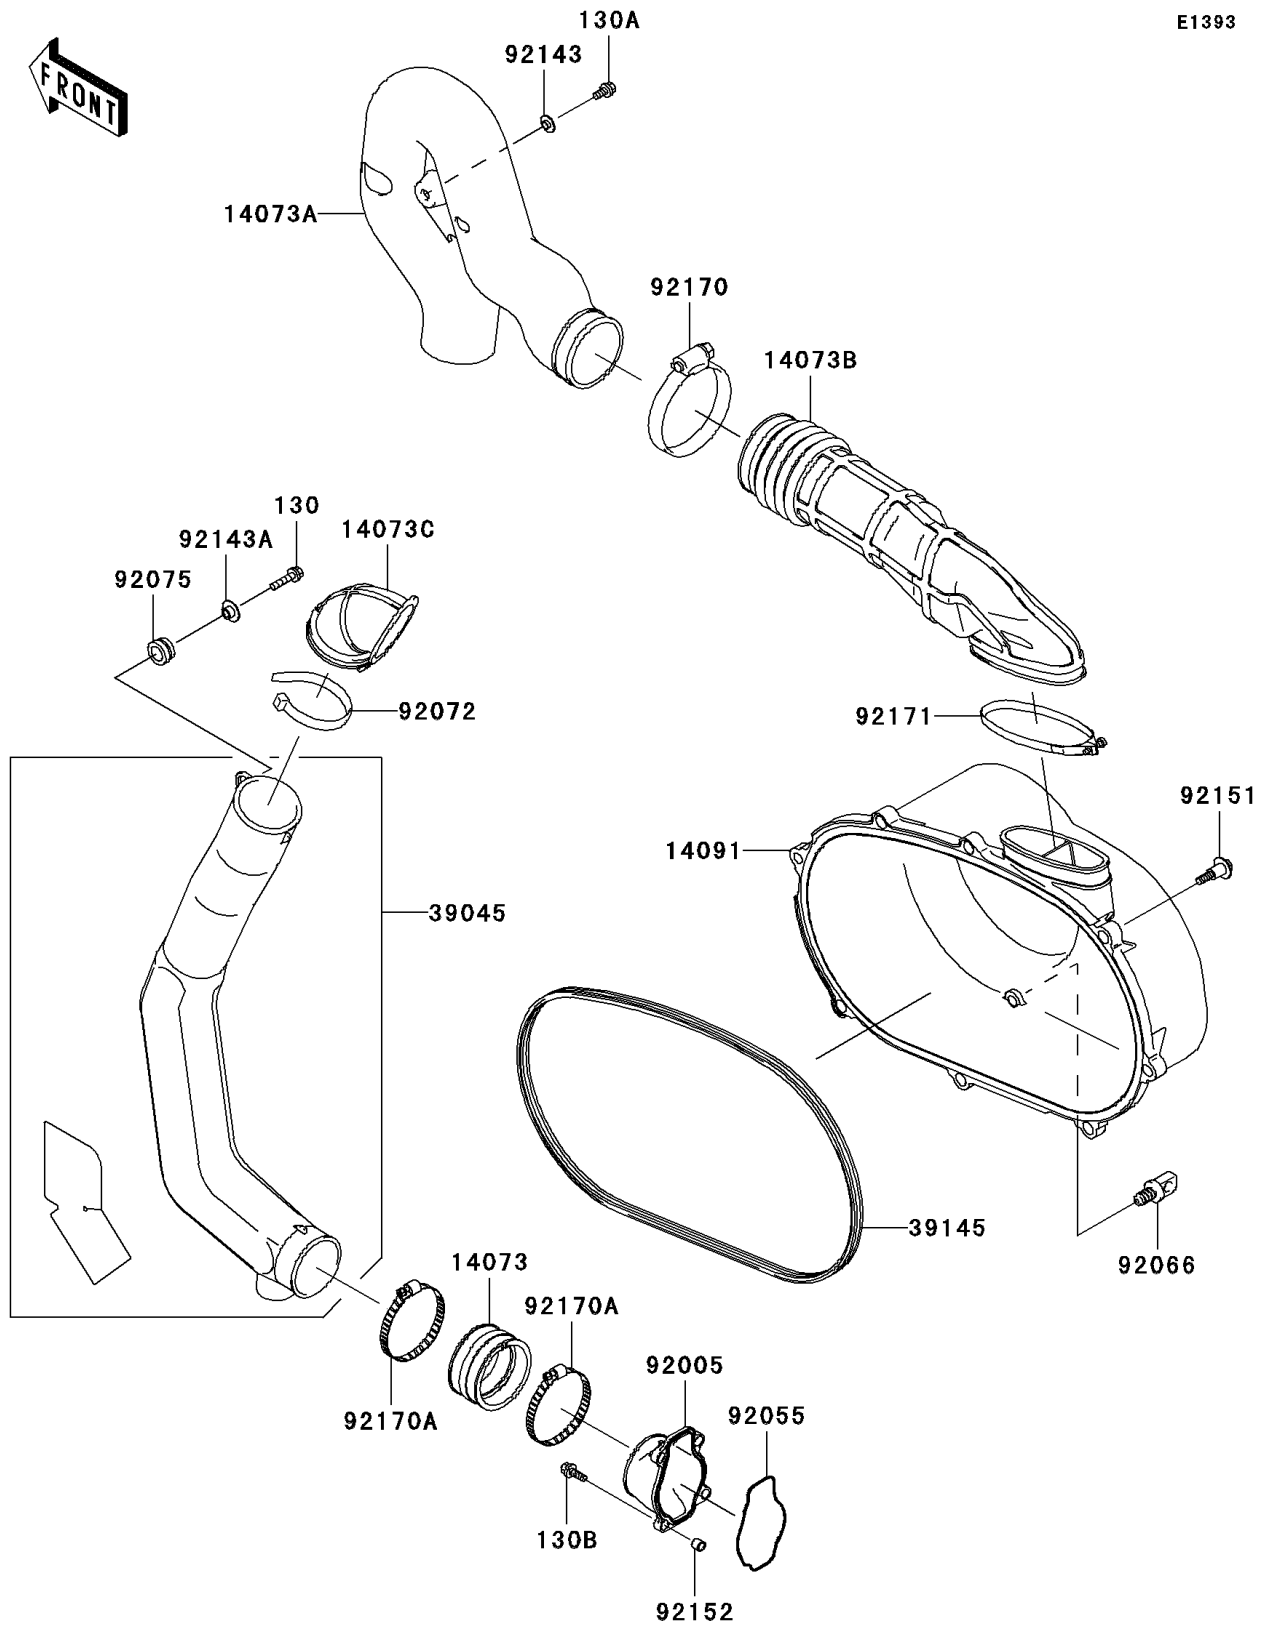

2005 KFX700 PARTS DIAGRAM

Converter Cover/Drive Belt

E1393

2005 KFX700 PARTS LIST

Converter Cover/Drive Belt

ITEM NAME	PART NUMBER	QUANTITY
BOLT-FLANGED,6X25 (Ref # 130)	130G0625	1
BOLT-FLANGED (Ref # 130A)	130J0612	1
BOLT-FLANGED (Ref # 130B)	130Z0620	1
DUCT,AIR FILTER JOINT (Ref # 14073)	14073-1775	1
DUCT,EXHAUST (Ref # 14073A)	14073-1850	1
DUCT,EXHAUST JOINT (Ref # 14073B)	14073-1851	1
DUCT,SNORKEL TOP (Ref # 14073C)	14073-1853	1
COVER,BELT CONVERTER (Ref # 14091)	14091-1535	1
DUCT-ASSY,SNORKEL (Ref # 39045)	39045-1072	1
TRIM-SEAL (Ref # 39145)	39145-1135	1
FITTING (Ref # 92005)	92005-1387	1
RING-O (Ref # 92055)	92055-1630	1
PLUG,DRAIN,11X19 (Ref # 92066)	92066-1580	1
BAND,L=365 (Ref # 92072)	92072-1197	1
DAMPER,RUBBER (Ref # 92075)	92075-1123	1
COLLAR (Ref # 92143)	92143-1087	1
COLLAR (Ref # 92143A)	92143-1353	1
BOLT (Ref # 92151)	92151-1686	1
COLLAR (Ref # 92152)	92152-1332	1
CLAMP (Ref # 92170)	92170-1763	1
CLAMP (Ref # 92170A)	92170-1764	1
CLAMP (Ref # 92171)	92171-1554	1