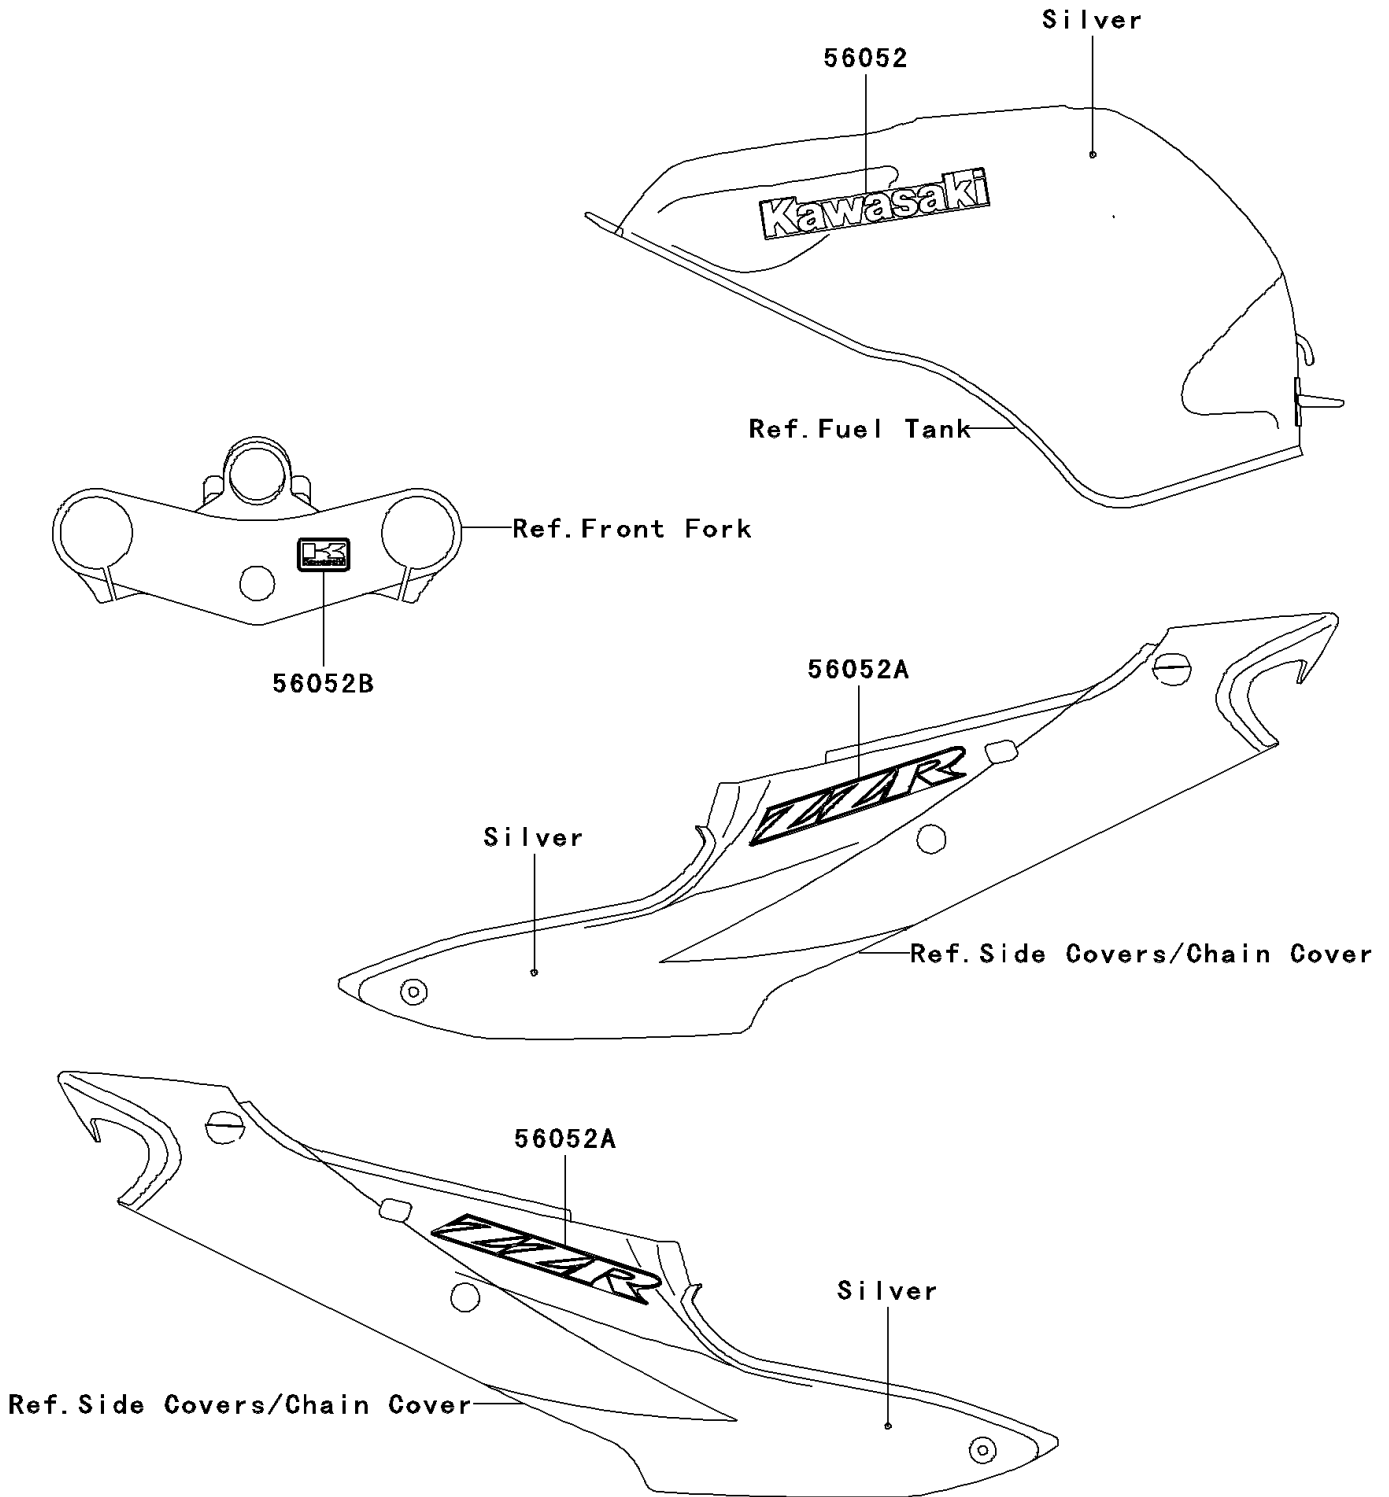

2006 ZZR600 PARTS DIAGRAM

Decals(Silver)(J6F)

F2861

2006 ZZR600 PARTS LIST

Decals(Silver)(J6F)

ITEM NAME	PART NUMBER	QUANTITY
-----------	-------------	----------