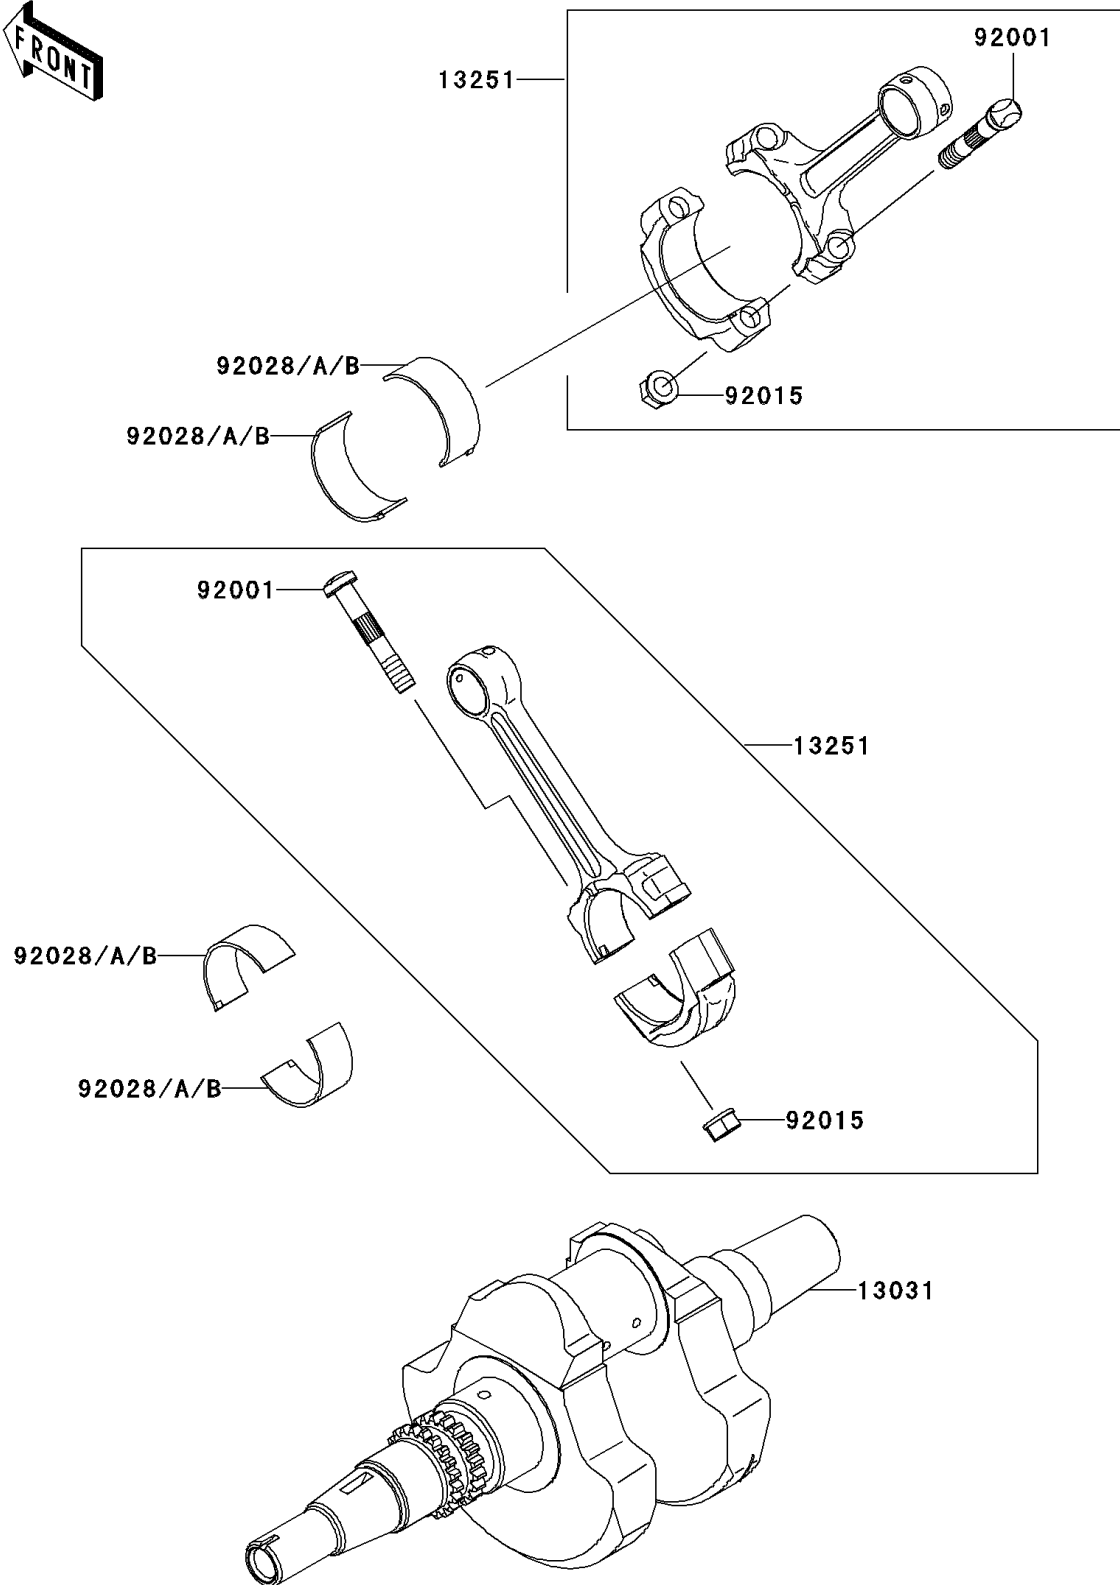

2005 KFX700 PARTS DIAGRAM

Crankshaft

E1321

2005 KFX700 PARTS LIST

Crankshaft

ITEM NAME	PART NUMBER	QUANTITY
CRANKSHAFT-COMP (Ref # 13031)	13031-1504	1
ROD-ASSY-CONNECTING (Ref # 13251)	13251-1143	1
BOLT,CONNECTING ROD (Ref # 92001)	92001-1980	1
NUT,FLANGED,8MM (Ref # 92015)	92015-1311	1
BUSHING,CONNECTING ROD,GREEN (Ref # 92028)	92028-1961	1
BUSHING,CONNECTING ROD,YELLOW (Ref # 92028A)	92028-1962	1
BUSHING,CONNECTING ROD,BROWNE (Ref # 92028B)	92028-1963	1