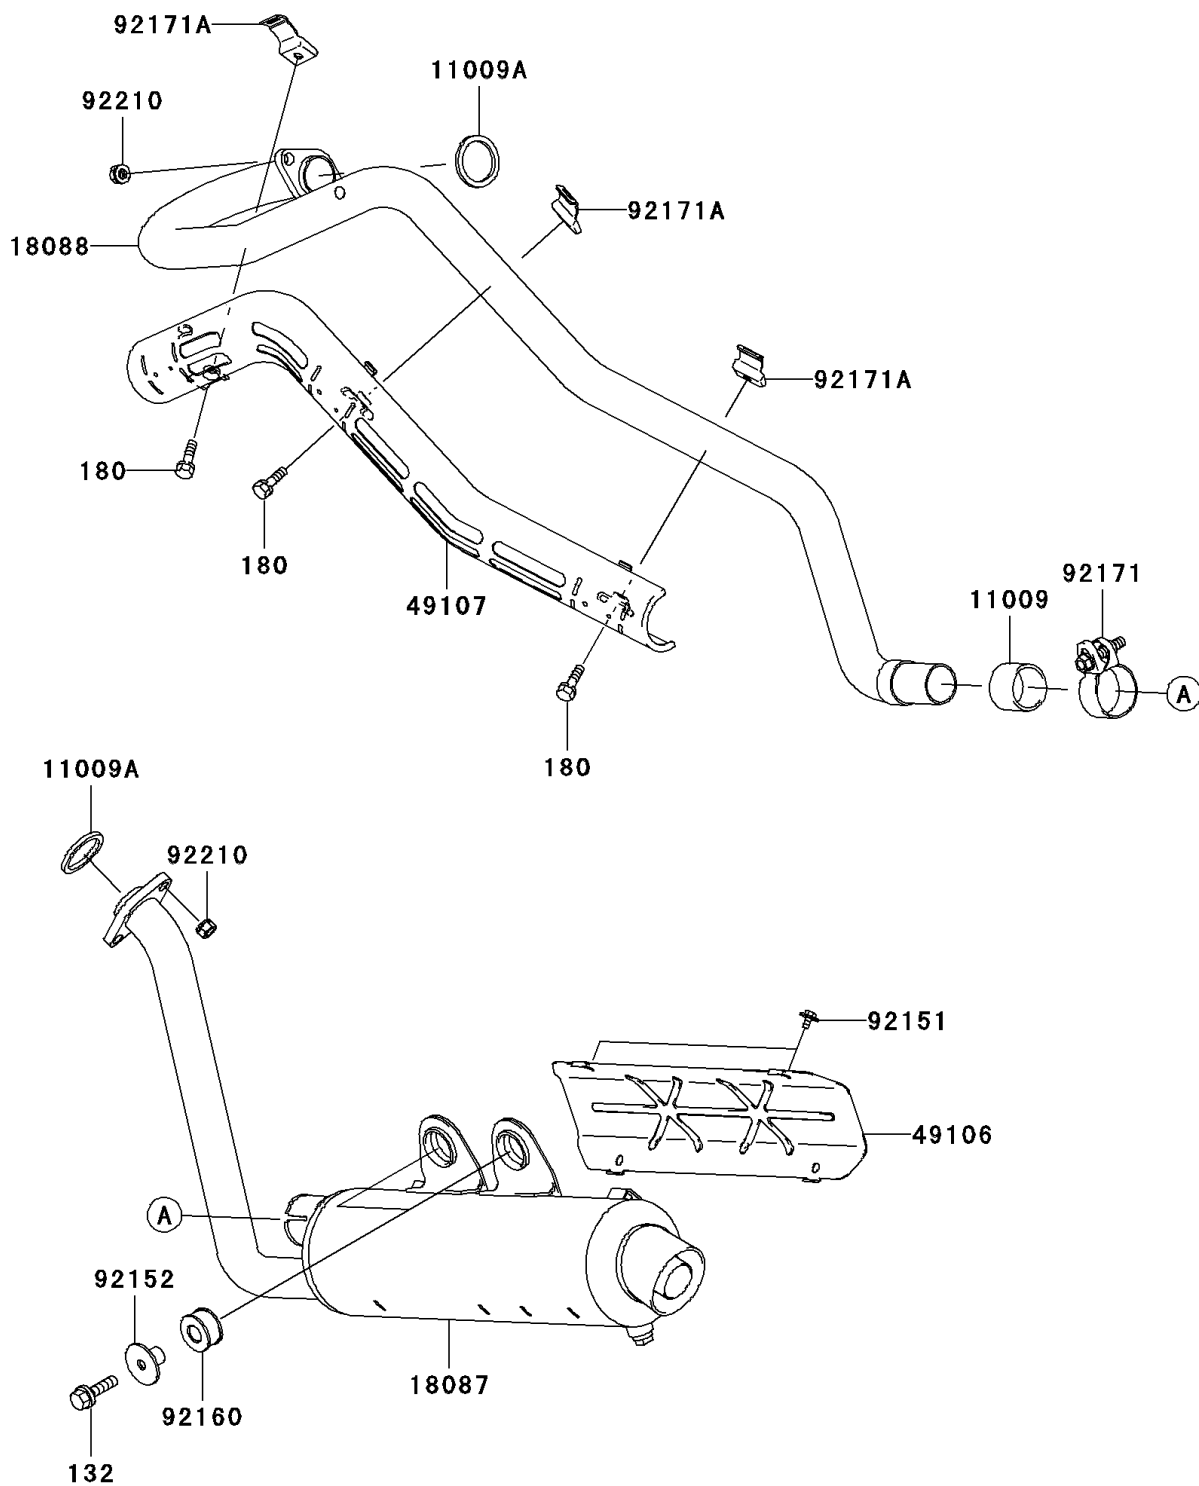

2005 KFX700 PARTS DIAGRAM

Muffler(s)

E1140

2005 KFX700 PARTS LIST

Muffler(s)

ITEM NAME	PART NUMBER	QUANTITY
BOLT-FLANGED-SMALL (Ref # 132)	132Y0830	1
BOLT-UPSET-WS (Ref # 180)	180Y0620	1
GASKET,MUFFLER CONNECTING (Ref # 11009)	11009-1865	1
GASKET,EXHAUST HOLDER (Ref # 11009A)	11009-1894	1
MUFFLER (Ref # 18087)	18087-0006	1
PIPE-EXHAUST (Ref # 18088)	18088-1222	1
COVER-MUFFLER (Ref # 49106)	49106-1293	1
COVER-EXHAUST PIPE (Ref # 49107)	49107-1226	1
BOLT,6X12 (Ref # 92151)	92151-1944	1
COLLAR,MUFFLER (Ref # 92152)	92152-1152	1
DAMPER,MUFFLER (Ref # 92160)	92160-1990	1
CLAMP (Ref # 92171)	92171-1330	1
CLAMP (Ref # 92171A)	92171-1357	1
NUT,RH,THREAD 8MM (Ref # 92210)	92210-1242	1