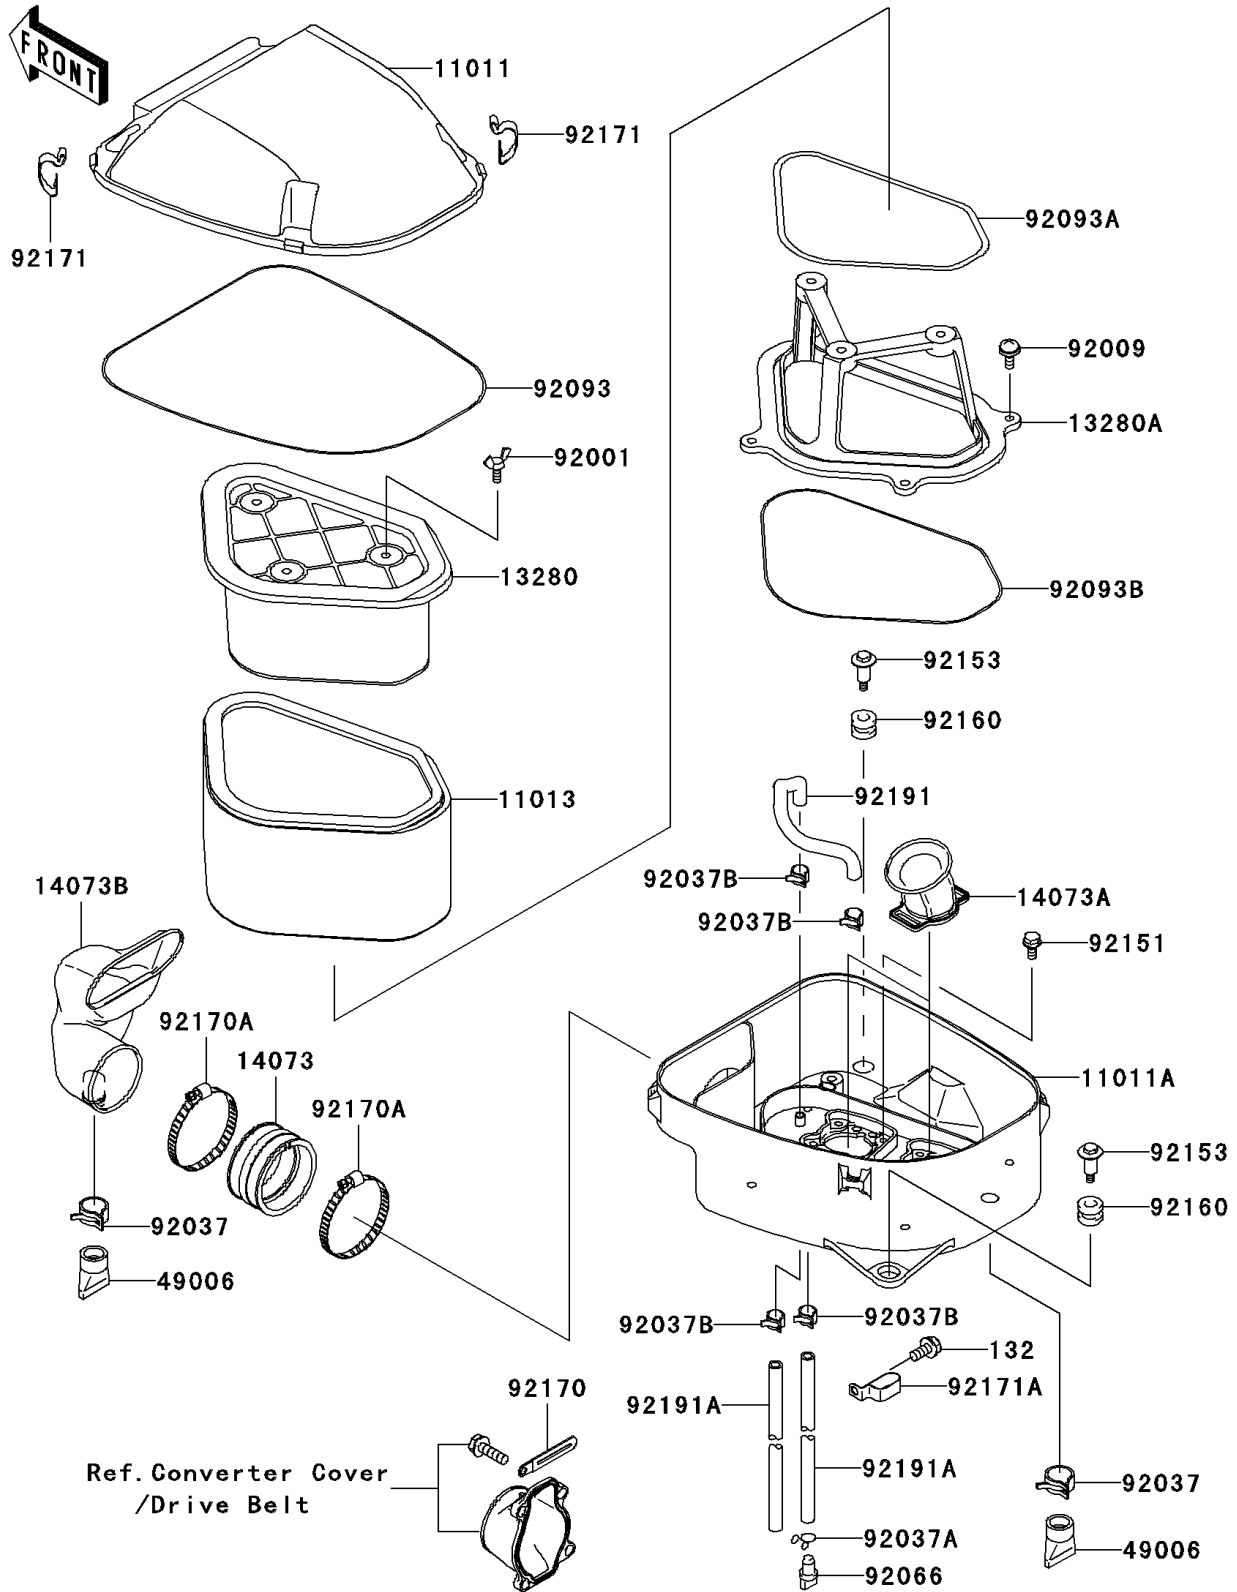

2005 KFX700 PARTS DIAGRAM

Air Cleaner

E1130

2005 KFX700 PARTS LIST

Air Cleaner

ITEM NAME	PART NUMBER	QUANTITY
BOLT-FLANGED-SMALL (Ref # 132)	132Y0612	1
CASE-AIR FILTER,UPP (Ref # 11011)	11011-1659	1
CASE-AIR FILTER,LWR (Ref # 11011A)	11011-1660	1
ELEMENT-AIR FILTER (Ref # 11013)	11013-0001	1
HOLDER (Ref # 13280)	13280-1272	1
HOLDER (Ref # 13280A)	13280-1273	1
DUCT,AIR FILTER JOINT (Ref # 14073)	14073-1775	1
DUCT,AIR FANNEL (Ref # 14073A)	14073-1830	1
DUCT, INTAKE (Ref # 14073B)	14073-1849	1
BOOT (Ref # 49006)	49006-1292	1
BOLT,WING,6X15 (Ref # 92001)	92001-1703	1
SCREW,6X16 (Ref # 92009)	92009-1621	1
CLAMP (Ref # 92037)	92037-1460	1
CLAMP,TUBE (Ref # 92037A)	92037-147	1
CLAMP,TUBE (Ref # 92037B)	92037-1505	1
PLUG,DRAIN (Ref # 92066)	92066-1211	1
SEAL,AIR FILTER CASE (Ref # 92093)	92093-1522	1
SEAL,HOLDER-HOLDER (Ref # 92093A)	92093-1569	1
SEAL,HOLDER-LOWER (Ref # 92093B)	92093-1570	1
BOLT,5X12 (Ref # 92151)	92151-1305	1
BOLT (Ref # 92153)	92153-1052	1
DAMPER (Ref # 92160)	92160-1594	1
CLAMP (Ref # 92170)	92170-1514	1
CLAMP (Ref # 92170A)	92170-1764	1
CLAMP,AIR FILTER CASE (Ref # 92171)	92171-1394	1
CLAMP,AIR VENT (Ref # 92171A)	92171-1522	1
TUBE,7X11X210 (Ref # 92191)	92191-1494	1
TUBE,7X11X470 (Ref # 92191A)	92191-1531	1