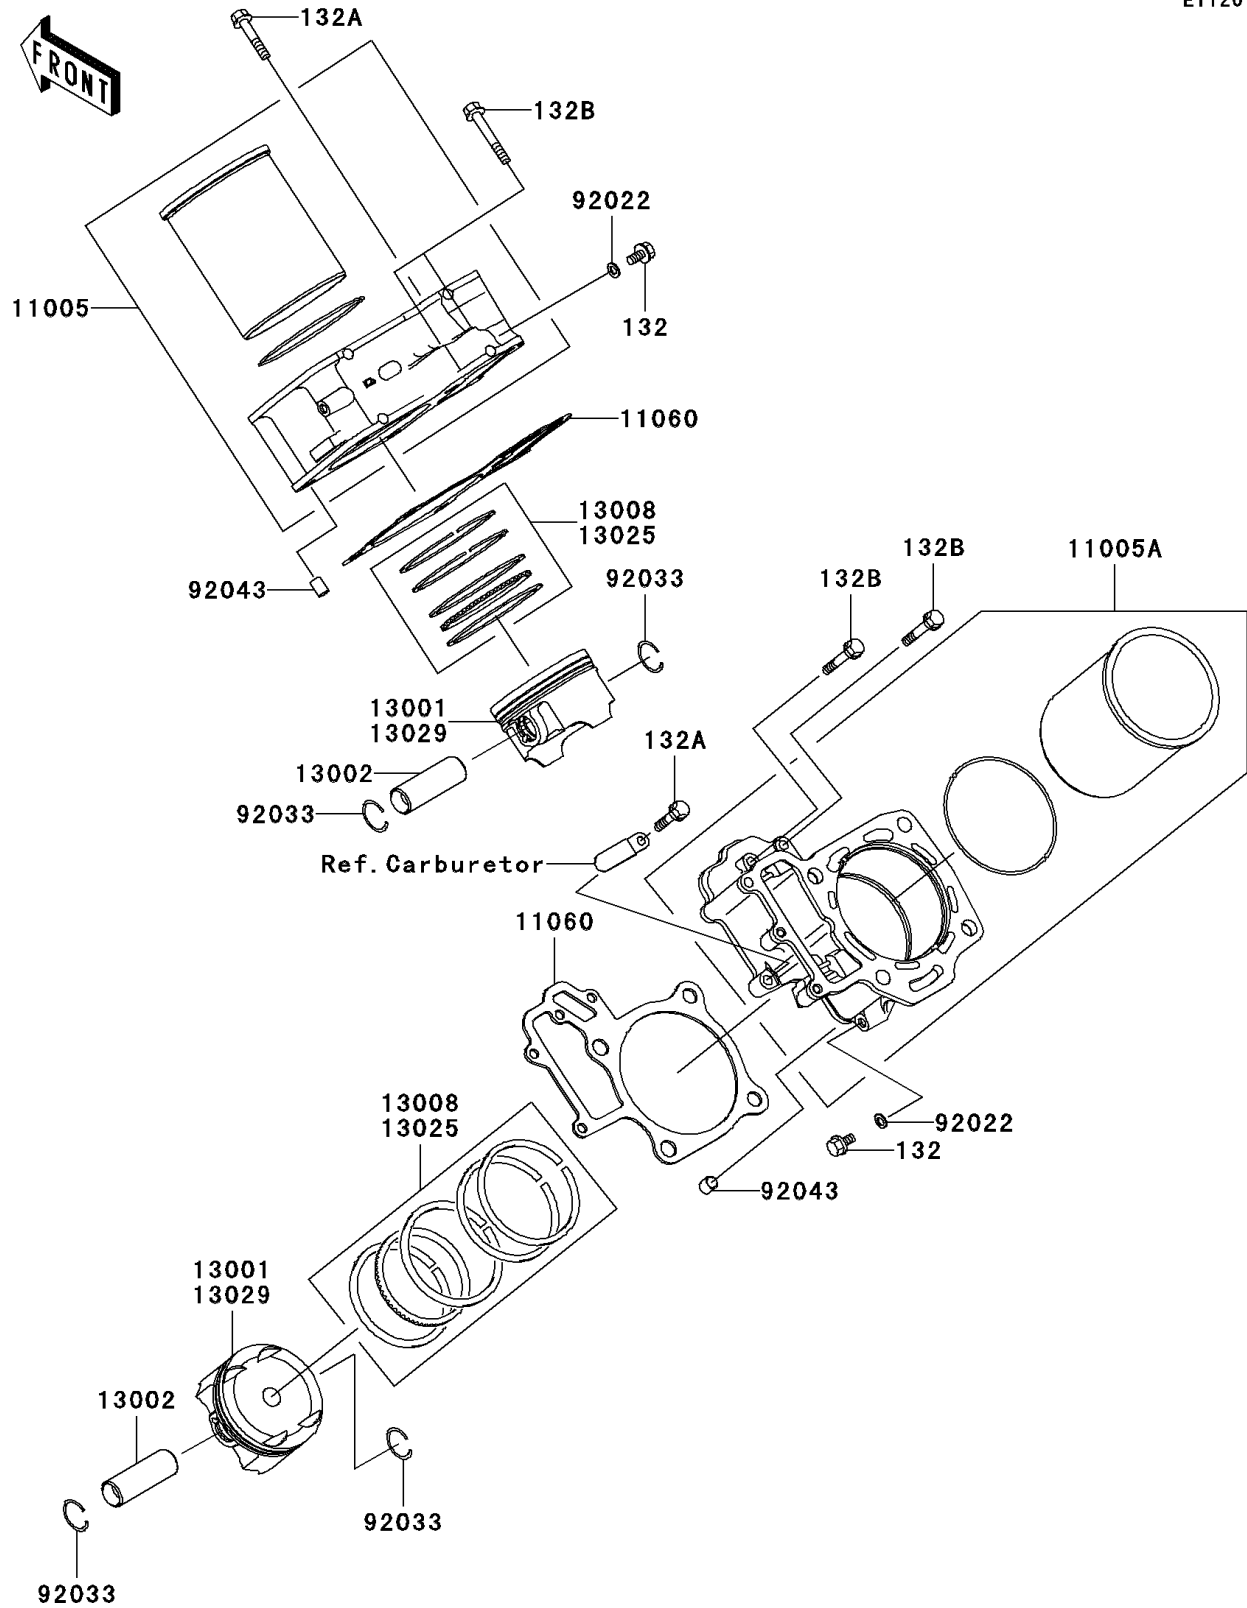

2005 KFX700 PARTS DIAGRAM

Cylinder/Piston(s)

E1120

2005 KFX700 PARTS LIST

Cylinder/Piston(s)

ITEM NAME	PART NUMBER	QUANTITY
BOLT-FLANGED-SMALL (Ref # 132)	132Y0612	1
BOLT-FLANGED-SMALL (Ref # 132A)	132Y0630	1
BOLT-FLANGED-SMALL (Ref # 132B)	132Y0640	1
CYLINDER-ENGINE,FR (Ref # 11005)	11005-1990	1
CYLINDER-ENGINE,RR (Ref # 11005A)	11005-1992	1
GASKET,CYLINDER BASE (Ref # 11060)	11060-1965	1
PISTON-ENGINE,STD (Ref # 13001)	13001-1658	1
PIN-PISTON (Ref # 13002)	13002-1060	1
RING-SET-PISTON,STD (Ref # 13008)	13008-1215	1
RING-SET-PISTON L,O/S 0.50 (Ref # 13025)	13025-0005	1
PISTON-ENGINE L,O/S 0.50 (Ref # 13029)	13029-0007	1
WASHER,6.2X11X1 (Ref # 92022)	92022-304	1
RING-SNAP (Ref # 92033)	92033-1207	1
PIN,10.1X12X14 (Ref # 92043)	92043-4009	1